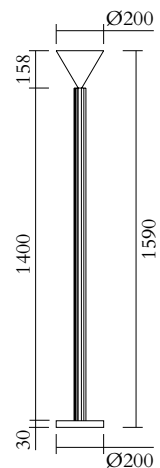

MADE IN

Germany