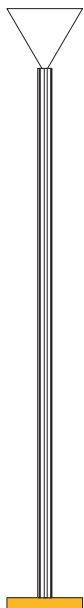

### COLOUR CONCEPTS:

- A - Monochrome
- B - White + one colour
- C - Black, white + one colour
- D - White + two colours

### VERSIONS

Refer to the next page

# ATELIER ARETI

03 red base  
02 white tube + cone

04 pink base  
02 white tube + cone

05 sand base  
02 white tube + cone

06 light yellow base  
02 white tube + cone

07 intense yellow base  
02 white tube + cone