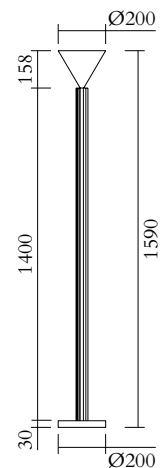

MADE IN

Germany