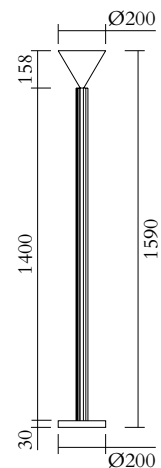

MADE IN

Germany