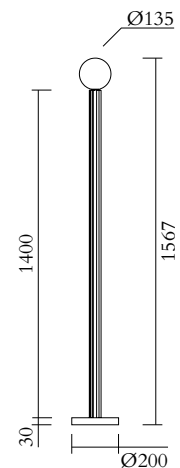

1 x G9 LED 5W max

110-230V

IP20

Light bulb not included

CABLE LENGTH

2,00 m

MADE IN

Germany