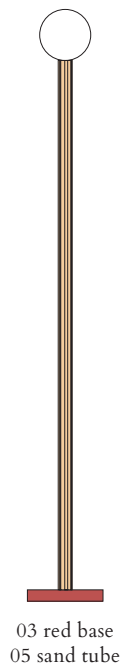

ATELIER ARETI

COLOUR CONCEPT D

White + two colors

552OL-F01-M0D