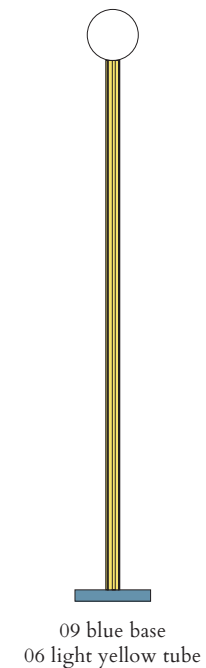

ATELIER ARETI

COLOUR CONCEPT D

White + two colors

552OL-F01-M0D