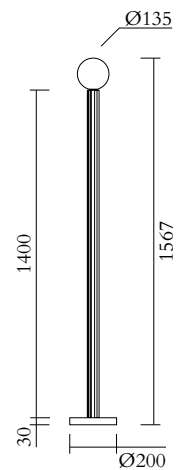

ATELIER ARETI

ELEMENTS COLLECTION

Profiles

Floor Light / Globe

552OL-F01

02 white base, 10 light blue tube

Colour Concept B - 552OL-F01-M0B

COLOUR CONCEPTS:

Colour Concept A - 552OL-F01-M0A

PRODUCT

Profiles
Floor light / Globe 552OL-F01
12 intense green monochrome

VERSIONS

Refer to the next page

TECHNICAL DETAILS

1 x G9 LED 5W max
110-230V
IP20
Light bulb not included

CABLE LENGTH

2,00 m

MADE IN

Germany

ATELIER ARETI

01 black

02 white

COLOUR CONCEPT A