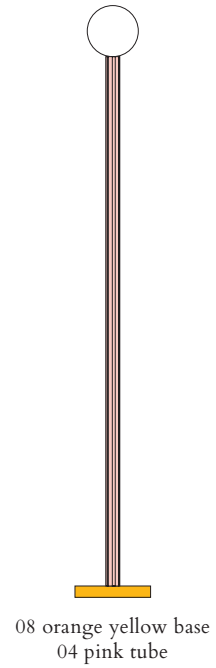

ATELIER ARETI

COLOUR CONCEPT D

White + two colors

552OL-F01-M0D