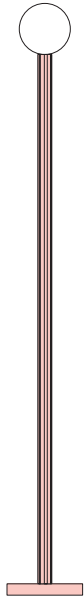

ATELIER ARETI

ELEMENTS COLLECTION

Profiles

Floor Light / Globe

552OL-F01

02 white base, 10 light blue tube

Colour Concept B - 552OL-F01-M0B

COLOUR CONCEPTS:

- A - Monochrome
- B - White + one colour
- C - Black, white + one colour
- D - White + two colours

ATELIER ARETI

COLOUR CONCEPT A Monochrome

-  01 Black
-  02 White
-  03 Red
-  04 Pink
-  05 Sand
-  06 Light yellow
-  07 Intense yellow
-  08 Orange yellow
-  09 Blue
-  10 Light blue
-  11 Light green
-  12 Intense green

Colour Concept A - 552OL-F01-M0A

PRODUCT

Profiles
Floor light / Globe 552OL-F01
12 intense green monochrome

VERSIONS

Refer to the next page

TECHNICAL DETAILS

1 x G9 LED 5W max
110-230V
IP20
Light bulb not included

Monochrome

552OL-F01-M0A

ATELIER ARETI

03 red

04 pink

05 sand

06 light yellow

07 intense yellow