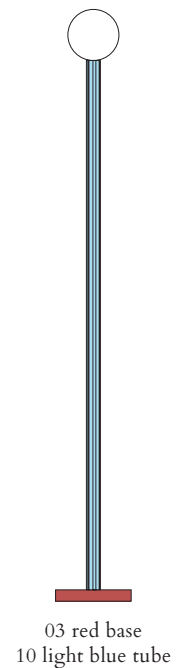

ATELIER ARETI

COLOUR CONCEPT D

White + two colors

552OL-F01-M0D