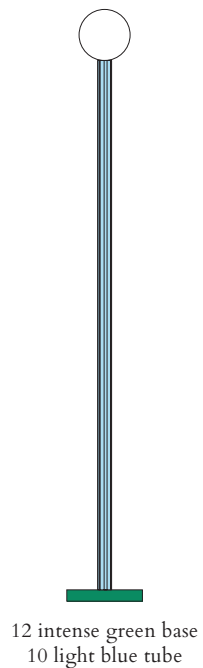

ATELIER ARETI

COLOUR CONCEPT D

White + two colors

552OL-F01-M0D