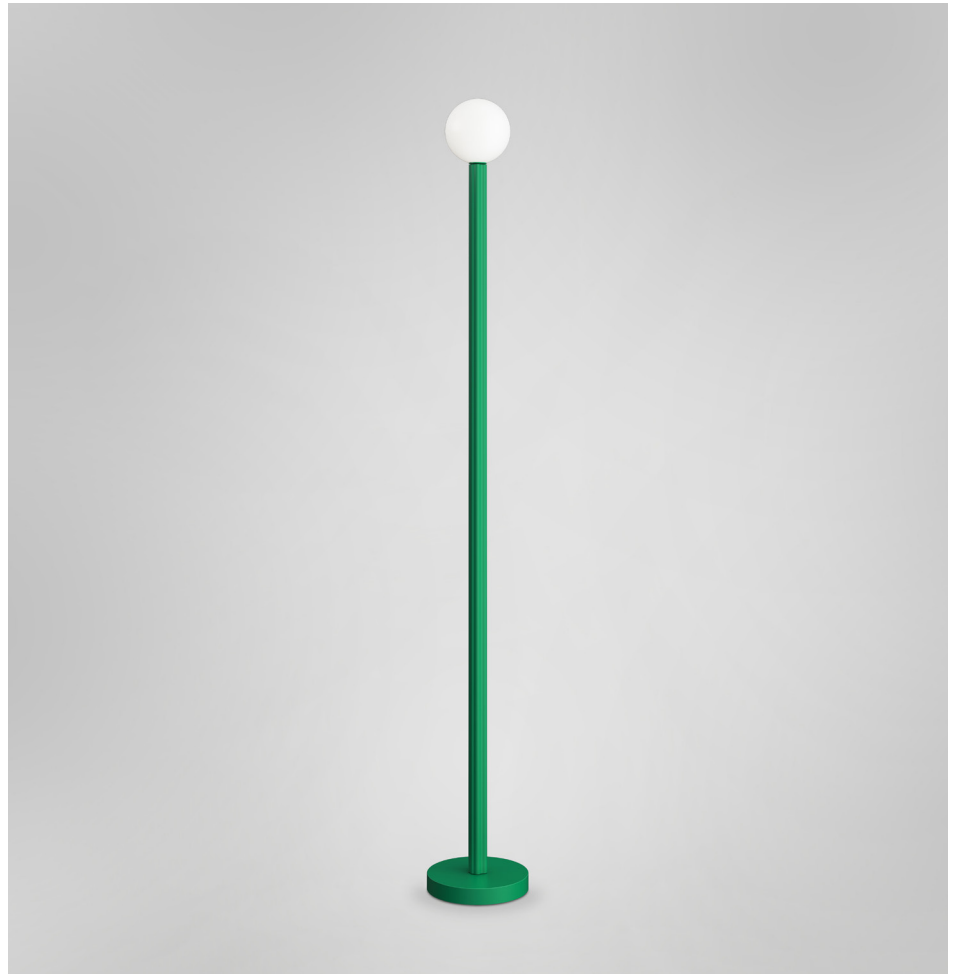

ATELIER ARETI

ELEMENTS COLLECTION

Profiles

Floor Light / Globe

552OL-F01

02 white base, 10 light blue tube

Colour Concept B - 552OL-F01-M0B

COLOUR CONCEPTS:

- A - Monochrome
- B - White + one colour
- C - Black, white + one colour
- D - White + two colours

ATELIER ARETI

COLOUR CONCEPT A Monochrome

-  01 Black
-  02 White
-  03 Red
-  04 Pink
-  05 Sand
-  06 Light yellow
-  07 Intense yellow
-  08 Orange yellow
-  09 Blue
-  10 Light blue
-  11 Light green
-  12 Intense green

Colour Concept A - 552OL-F01-M0A

PRODUCT

Profiles
Floor light / Globe 552OL-F01
12 intense green monochrome

VERSIONS

Refer to the next page

TECHNICAL DETAILS

1 x G9 LED 5W max
110-230V
IP20
Light bulb not included