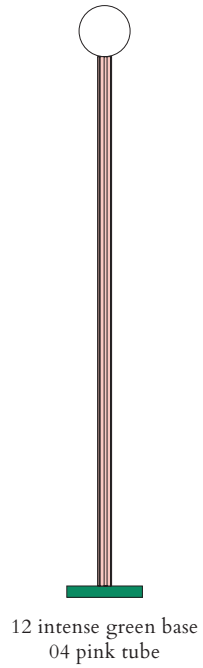

ATELIER ARETI

COLOUR CONCEPT D

White + two colors

552OL-F01-M0D