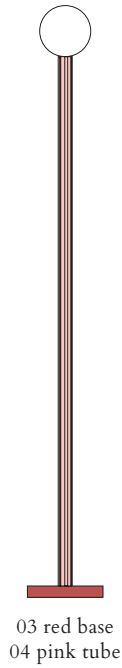

ATELIER ARETI

COLOUR CONCEPT D

White + two colors

552OL-F01-M0D