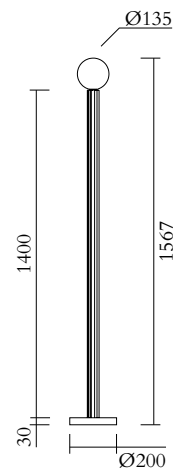

VERSIONS

Refer to the next page

TECHNICAL DETAILS

1 x G9 LED 5W max
110-230V
IP20
Light bulb not included

CABLE LENGTH

2,00 m

MADE IN

Germany