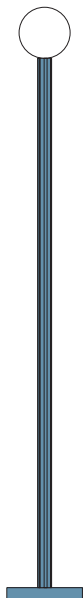

ATELIER ARETI

09 blue

COLOUR CONCEPT A

Monochrome

552OL-F01-M0A