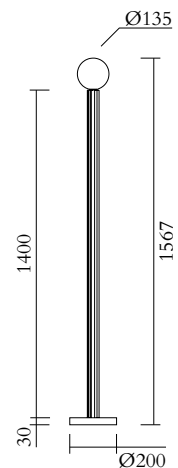

MADE IN

Germany