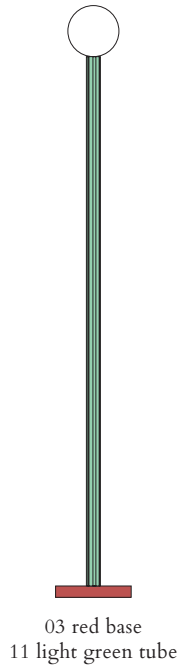

ATELIER ARETI

COLOUR CONCEPT D

White + two colors

552OL-F01-M0D