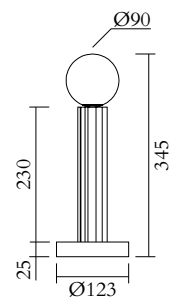

ATELIER ARETI

COLOUR CONCEPT A Monochrome

- 01 Black
- 02 White
- 03 Red
- 04 Pink
- 05 Sand
- 06 Light yellow
- 07 Intense yellow
- 08 Orange yellow
- 09 Blue
- 10 Light blue
- 11 Light green
- 12 Intense green

PRODUCT

Profiles
Desk light / Globe 552OL-D01
Monochrome 05 sand

VERSIONS

Refer to the next page

TECHNICAL DETAILS

1 x G9 LED 5W max
110-230V
IP20
Light bulb not included

CABLE LENGTH

1,50 m

MADE IN

Germany