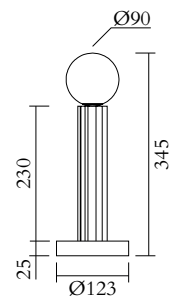

MADE IN

Germany