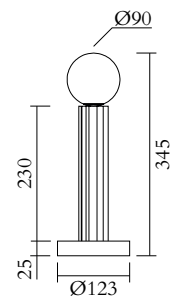

MADE IN

Germany