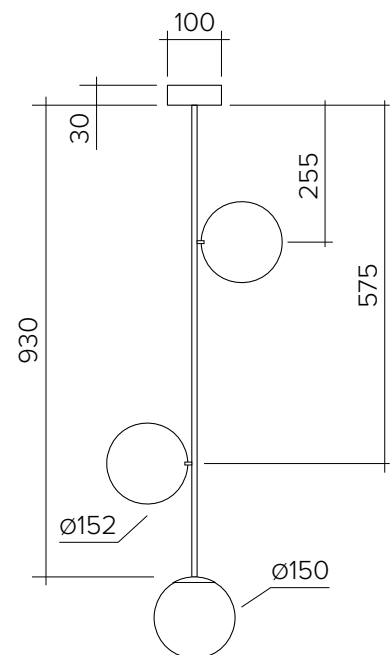

PLATES 201

Pendant light

Materials and colour options:
Brushed brass and white glass

Product number:
201OL-P01-BR01 Brushed brass structure
201OL-P01-ME01 Black powder coated metal structure
201OL-P01-ME02 White powder coated metal structure

Bulb specification:
G9 Halogen max 25W or LED equivalent

230V IP20

Sizes in mm

ARETI

www.atelierareti.com contact@atelierareti.com

Our collections are hand made and made to order, small irregularities in shape or surface will occur, they are inherent to the hand made process and should not be seen as flaws. Variations in colour and size are available for some collections, please contact Areti for more details.