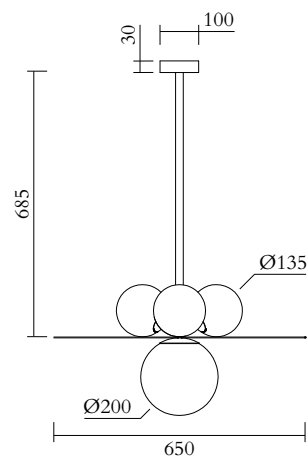

Globes Ø135: 3 x G9 LED 5W max

Globe Ø200: 1 x E27 LED 10W max (US: E26)

110-230V

IP20

Light bulbs not included

WEIGHT

16 kg

MADE IN

ATELIER ARETI

PRODUCT

Plate and spheres 403
Pendant light / Horizontal

MATERIALS AND COLOUR OPTIONS

Brushed brass; white glass

VERSIONS

Brushed brass structure 403OL-P02-BR01

TECHNICAL DETAILS

Globes $\text{\O}135$: 3 x G9 LED 5W max

Globe $\text{\O}200$: 1 x E27 LED 10W max (US: E26)

110-230V

IP20

Light bulbs not included

WEIGHT

16 kg

MADE IN

Germany

Sizes in mm. Flat attachments available under request. Variations in colour and size are available for some collections, please contact Areti for more details.

Our collections are hand made and made to order, small irregularities in shape or surface will occur, they are inherent to the hand made process and should not be seen as flaws. For detailed information on any products: contact@atelierareti.com