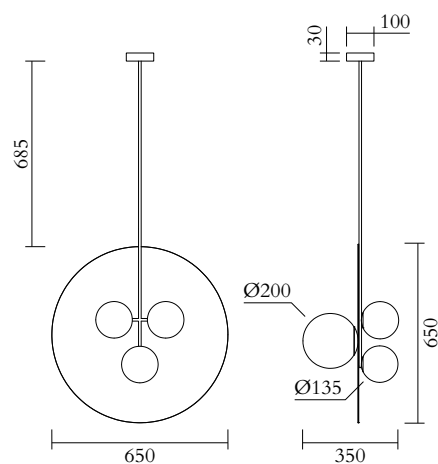

Globes Ø135: 3 x G9 LED 5W max

Globe Ø200: 1 x E27 LED 10W max (US: E26)

110-230V

IP20

Light bulbs not included

WEIGHT

16 kg

MADE IN

Germany

Sizes in mm. Flat attachments available under request. Variations in colour and size are available for some collections, please contact Areti for more details.

Our collections are hand made and made to order, small irregularities in shape or surface will occur, they are inherent to the hand made process and should not be seen as flaws. For detailed information on any products: contact@atelierareti.com

Globes $\text{\O}135$: 3 x G9 LED 5W max

Globe $\text{\O}200$: 1 x E27 LED 10W max (US: E26)

110-230V

IP20

Light bulbs not included

WEIGHT

16 kg

MADE IN