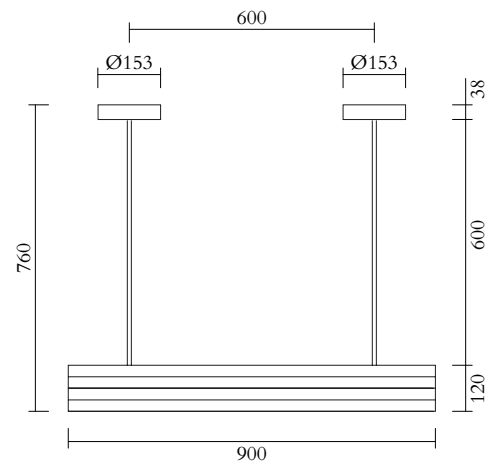

Built in LED 18W

110-230V

IP20

MADE IN

Germany

ATELIER ARETI

02 white attachment
03 red tubes
02 white tubes

02 white attachment
04 pink tubes
02 white tubes