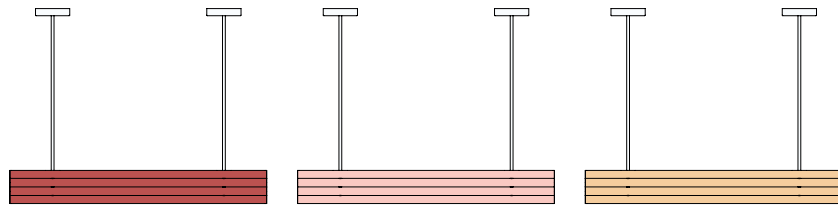

02 white attachment
09 blue tubes
02 white tubes

02 white attachment
10 light blue tubes
02 white tubes

02 white attachment
11 light green tubes
02 white tubes

02 white attachment
12 intense green tubes
02 white tubes

COLOUR CONCEPT B

White + one colour

560OL-P03-M0B

ATELIER ARETI

02 white attachment
03 red tubes

02 white attachment
04 pink tubes

02 white attachment
05 sand tubes

02 white attachment
06 light yellow tubes