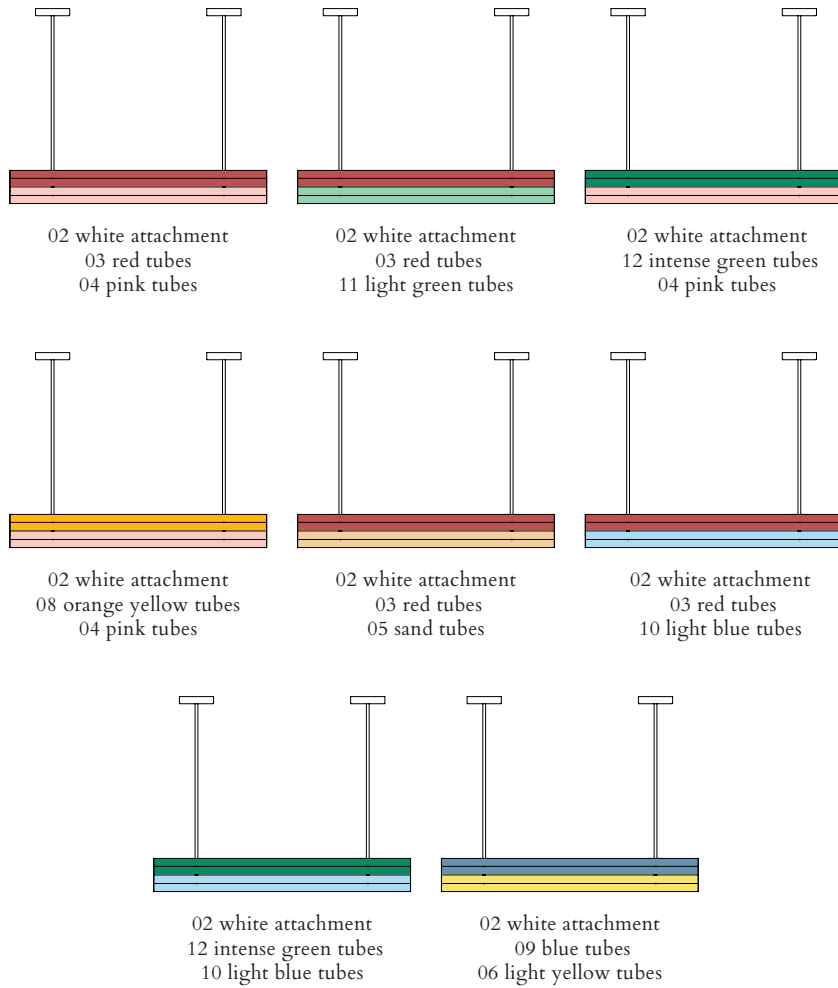

02 white attachment
01 black tubes
05 sand tubes

02 white attachment
01 black tubes
06 light yellow tubes

02 white attachment
01 black tubes
09 blue tubes

02 white attachment
01 black tubes
10 light blue tubes

-  02 White
- +
-   03 Red / 04 Pink
-   03 Red / 11 Light green
-   12 Intense green / 04 Pink
-   08 Orange yellow / 04 Pink
-   03 Red / 05 Sand
-   03 Red / 10 Light blue
-   12 Intense green / 10 Light blue
-   09 Blue / 06 Light yellow

Colour Concept D - 560OL-P03-M0D

PRODUCT

Parallel tubes

Pendant light 560OL-P03

02 white attachment, 12 intense green tubes,
10 light blue tubes

VERSIONS

Refer to the next page

TECHNICAL DETAILS

Built in LED 18W

110-230V

IP20

MADE IN

Germany

ATELIER ARETI

COLOUR CONCEPT D

White + two colors