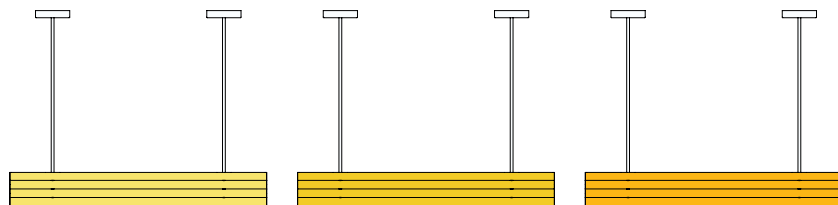

COLOUR CONCEPT B

White + one colour

560OL-P03-M0B

ATELIER ARETI

02 white attachment
03 red tubes

02 white attachment
04 pink tubes

02 white attachment
05 sand tubes

02 white attachment
06 light yellow tubes

02 white attachment
07 intense yellow tubes

02 white attachment
08 orange yellow tubes

02 white attachment
09 blue tubes

02 white attachment
10 light blue tubes

02 white attachment
11 light green tubes

02 white attachment
12 intense green tubes