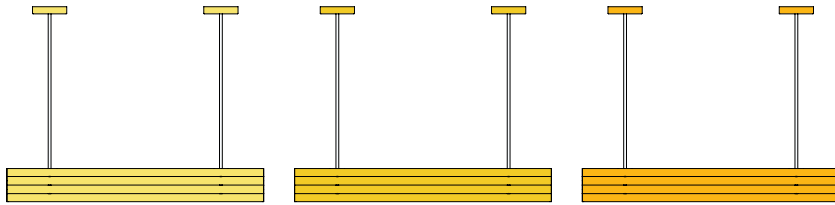

06 light yellow

07 intense yellow

08 orange yellow