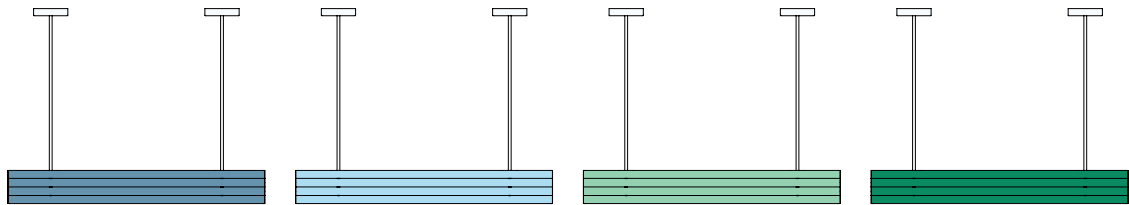

COLOUR CONCEPT B

White + one colour

560OL-P03-M0B

ATELIER ARETI

02 white attachment
03 red tubes

02 white attachment
04 pink tubes

02 white attachment
05 sand tubes

02 white attachment
06 light yellow tubes

02 white attachment
07 intense yellow tubes

02 white attachment
08 orange yellow tubes

02 white attachment
09 blue tubes

02 white attachment
10 light blue tubes

02 white attachment
11 light green tubes

02 white attachment
12 intense green tubes