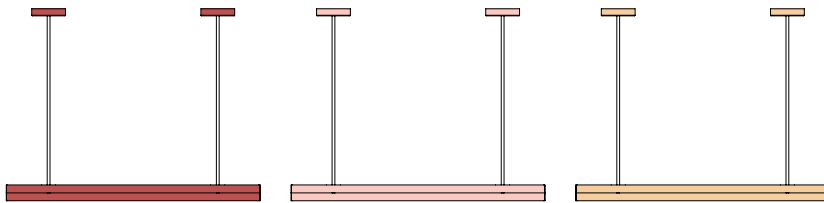

03 red

04 pink

05 sand