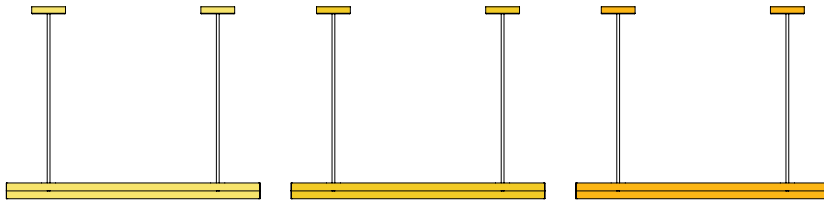

06 light yellow

07 intense yellow

08 orange yellow