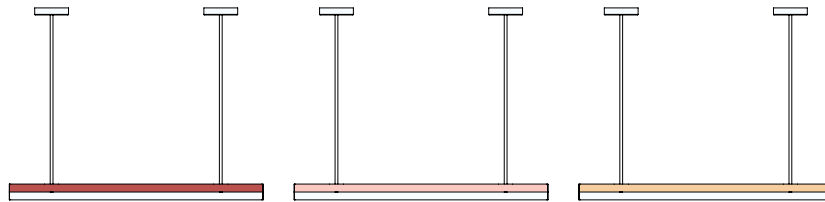

ATELIER ARETI

02 white attachment
03 red tube
02 white tube

02 white attachment
04 pink tube
02 white tube

02 white attachment
05 sand tube
02 white tube