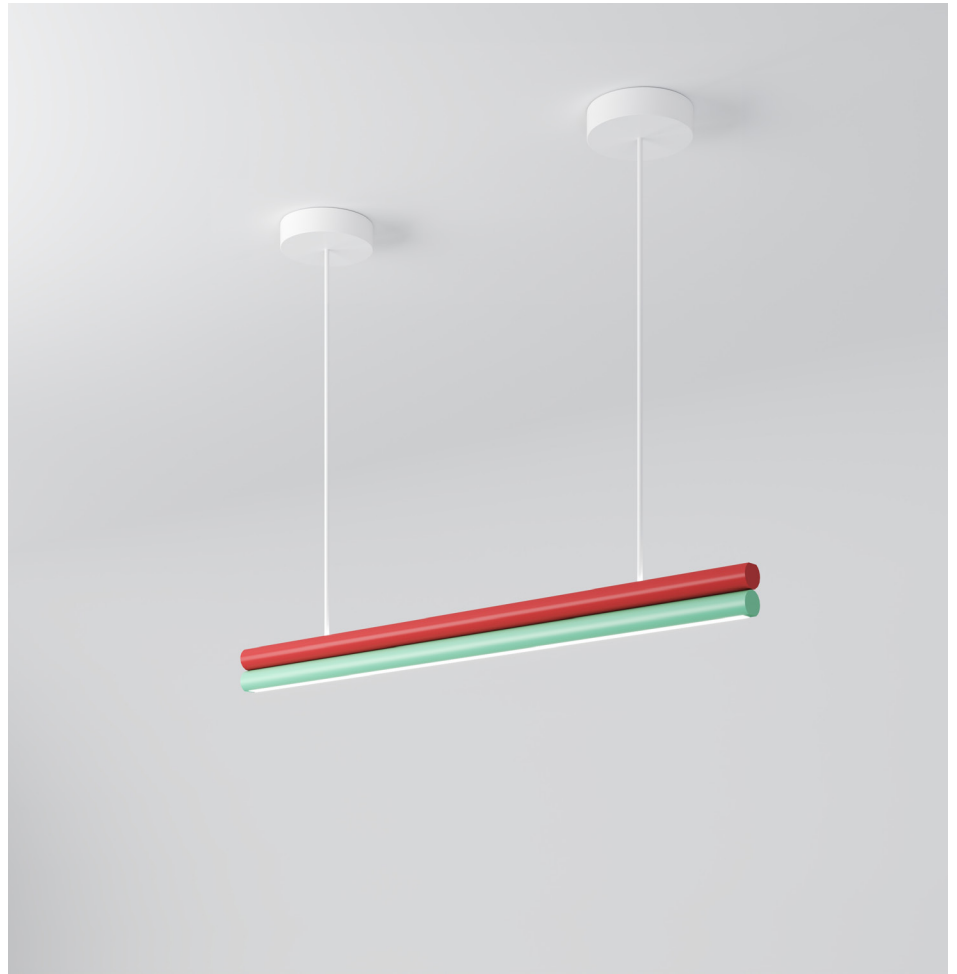

ATELIER ARETI

ELEMENTS COLLECTION

Parallel tubes

Pendant Light

560OL-P02

02 white attachment, 03 red tube, 11 light green tube

Colour Concept D - 560OL-P02-M0D

COLOUR CONCEPTS:

Colour Concept A - 560OL-P02-M0A

PRODUCT

Parallel tubes
Pendant light 560OL-P02
09 blue monochrome

VERSIONS

Refer to the next page

TECHNICAL DETAILS

Built in LED 18W
110-230V
IP20

MADE IN