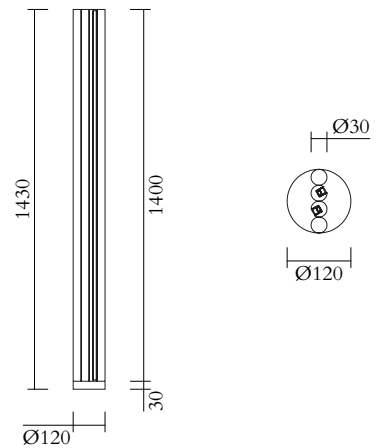

Colour Concept A - 560OL-F01-M0A

PRODUCT

Parallel tubes
Floor light 560OL-F01
05 sand monochrome

VERSIONS

Refer to the next page

TECHNICAL DETAILS

Built in LED 28W
110-230V
IP20
Light bulb not included

CABLE LENGTH

2,00 m

MADE IN

Germany

ATELIER ARETI

01 black

02 white

COLOUR CONCEPT A

Monochrome