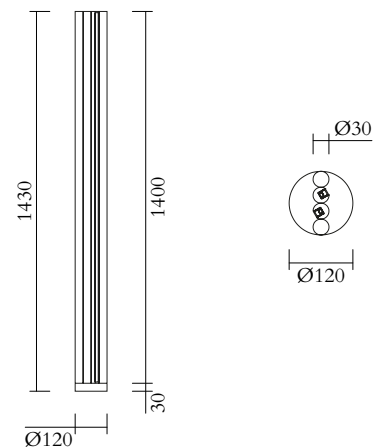

CABLE LENGTH

2,00 m

MADE IN

Germany

ATELIER ARETI

01 black base
03 red tubes
02 white tubes

01 black base
04 pink tubes
02 white tubes

01 black base
05 sand tubes
02 white tubes

Parallel tubes
Floor light 560OL-F01
*02 white base, 04 pink tubes,
08 orange yellow tubes*

VERSIONS

Refer to the next page

TECHNICAL DETAILS

Built in LED 28W
110-230V
IP20
Light bulb not included

CABLE LENGTH

2,00 m

MADE IN

Germany

ATELIER ARETI

02 white base
04 pink tubes
03 red tubes

02 white base
11 light green tubes
03 red tubes

02 white base
04 pink tubes
12 intense green tubes

02 white base
04 pink tubes
08 orange yellow tubes