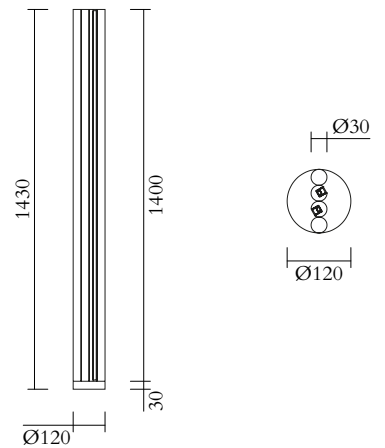

Colour Concept C - 560OL-F01-M0C

PRODUCT

Parallel tubes
Floor light 560OL-F01
*01 black base, 09 blue tubes,
02 white tubes*

VERSIONS

Refer to the next page

TECHNICAL DETAILS

Built in LED 28W
110-230V
IP20
Light bulb not included

CABLE LENGTH

2,00 m

MADE IN

Germany

ATELIER ARETI

01 black base
03 red tubes
02 white tubes

01 black base
04 pink tubes
02 white tubes

01 black base
05 sand tubes
02 white tubes