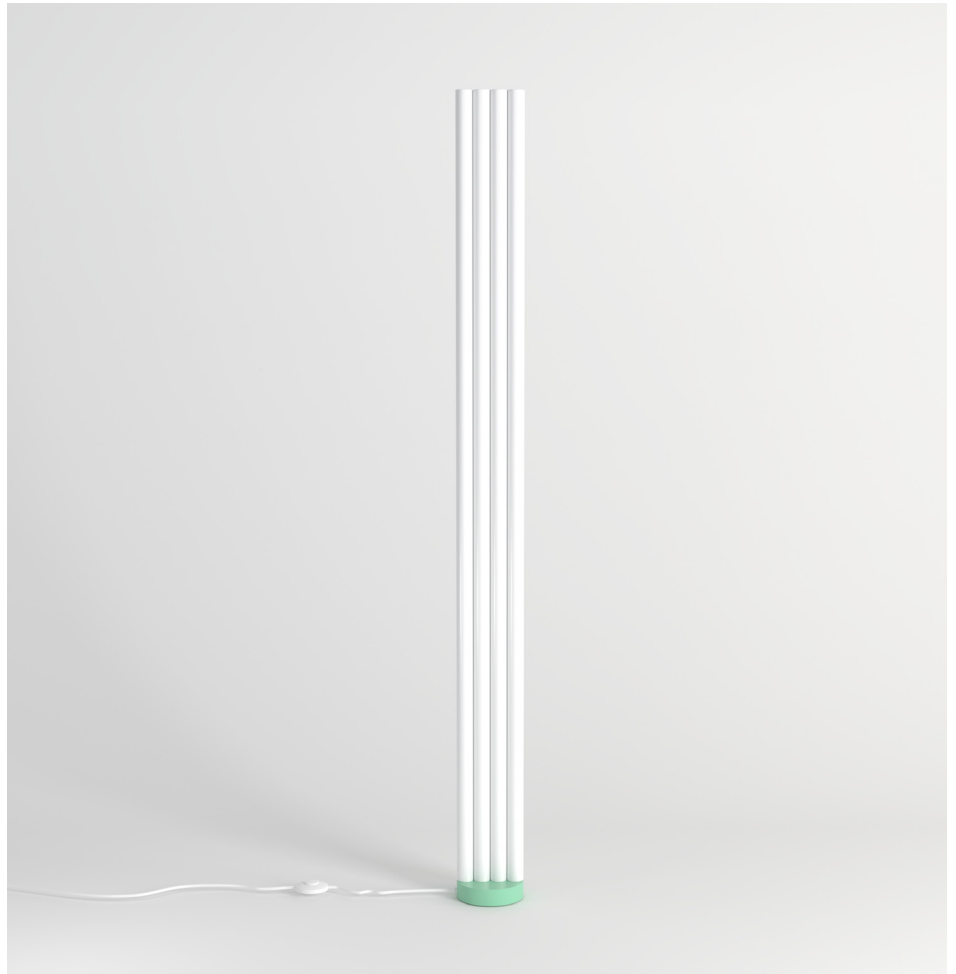

ATELIER ARETI

COLOUR CONCEPT B

White + colour base

- 02 White
- **+**
- 03 Red
- 04 Pink
- 05 Sand
- 06 Light yellow
- 07 Intense yellow
- 08 Orange yellow
- 09 Blue
- 10 Light blue
- 11 Light green
- 12 Intense green

Colour Concept B - 560OL-F01-M0B