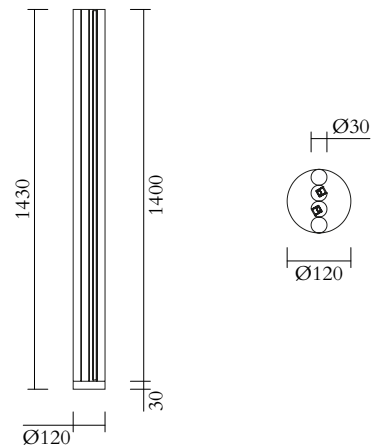

CABLE LENGTH

2,00 m

MADE IN

Germany

ATELIER ARETI

03 red base
02 white tubes

04 pink base
02 white tubes

05 sand base
02 white tubes