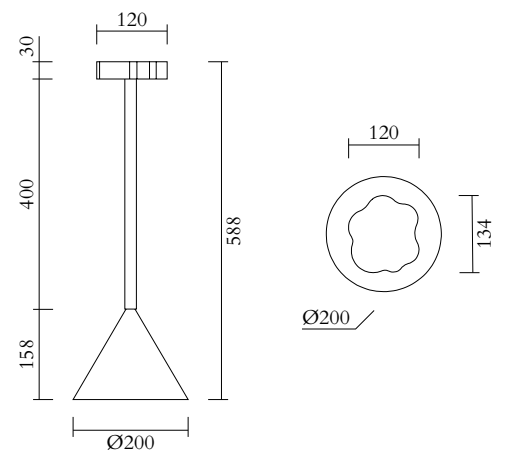

MADE IN

Germany