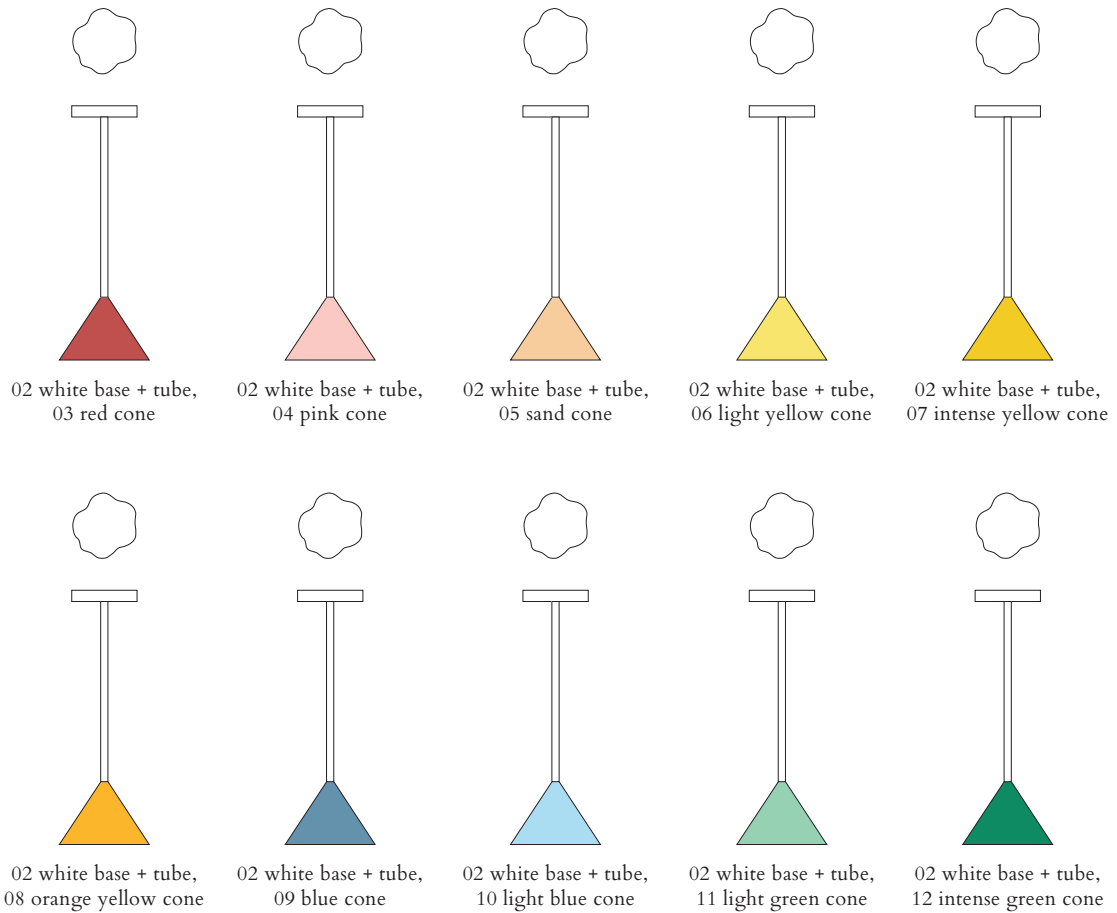

ATELIER ARETI

COLOUR CONCEPT B

White + one colour

553OL-P05-M0B