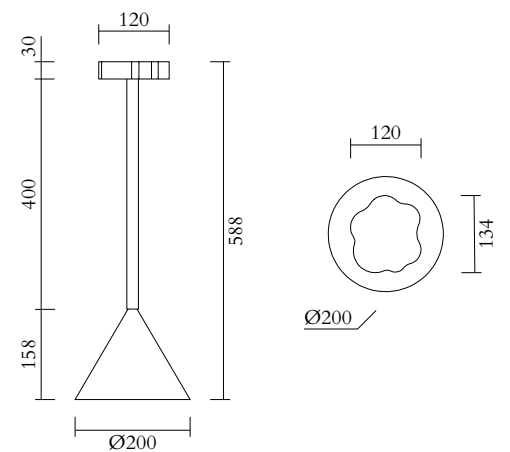

MADE IN

Germany