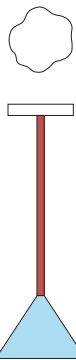

01 black base,
05 sand tube,
02 white cone

01 black base,
06 light yellow tube,
02 white cone

01 black base,
09 blue tube,
02 white cone

01 black base,
10 light blue tube,
02 white cone

01 black base,
11 light green tube,
02 white cone

03 red base
05 sand tube
02 white cone

03 red base
10 light blue tube
02 white cone

12 intense green base
10 light blue tube
02 white cone

09 blue base
06 light yellow tube
02 white cone

COLOUR CONCEPT D

White + two colours

553OL-P05-M0D

ATELIER ARETI

02 white base
03 red tube
03 pink cone

02 white base
03 red tube
11 light green cone

02 white base
12 intense green tube
03 pink cone

02 white base
08 orange yellow tube
03 pink cone

02 white base
03 red tube
05 sand cone

02 white base
03 red tube
10 light blue cone

02 white base
12 intense green tube
10 light blue cone

02 white base
09 blue tube
06 light yellow cone

COLOUR CONCEPT D

White + two colours