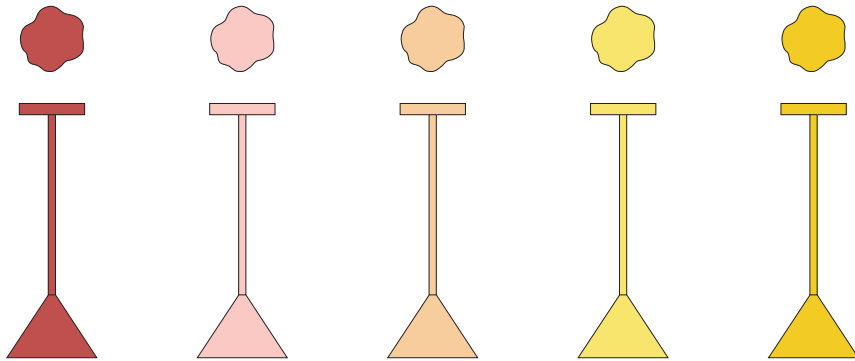

03 red

04 pink

05 sand

06 light yellow

07 intense yellow