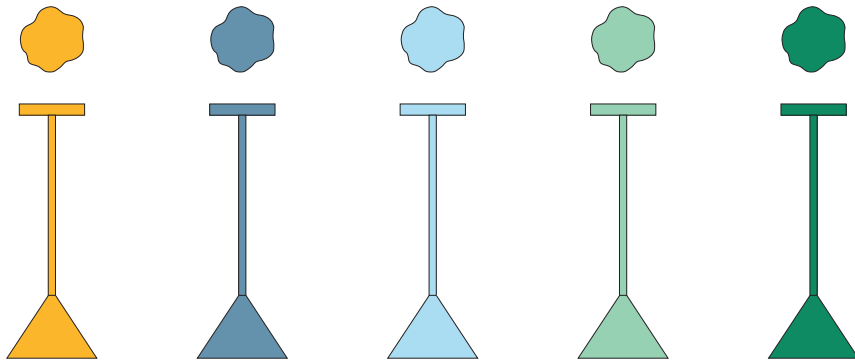

08 orange yellow

09 blue

10 light blue

11 light green

12 intense green

COLOUR CONCEPT A

Monochrome

553OL-P05-M0A