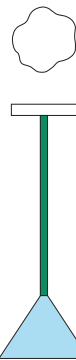

01 black base,
05 sand tube,
02 white cone

01 black base,
06 light yellow tube,
02 white cone

01 black base,
09 blue tube,
02 white cone

01 black base,
10 light blue tube,
02 white cone

01 black base,
11 light green tube,
02 white cone

03 red base
05 sand tube
02 white cone

03 red base
10 light blue tube
02 white cone

12 intense green base
10 light blue tube
02 white cone

09 blue base
06 light yellow tube
02 white cone

COLOUR CONCEPT D

White + two colours

553OL-P05-M0D

ATELIER ARETI

02 white base
03 red tube
03 pink cone

02 white base
03 red tube
11 light green cone

02 white base
12 intense green tube
03 pink cone

02 white base
08 orange yellow tube
03 pink cone

02 white base
03 red tube
05 sand cone

02 white base
03 red tube
10 light blue cone

02 white base
12 intense green tube
10 light blue cone

02 white base
09 blue tube
06 light yellow cone

COLOUR CONCEPT D

White + two colours