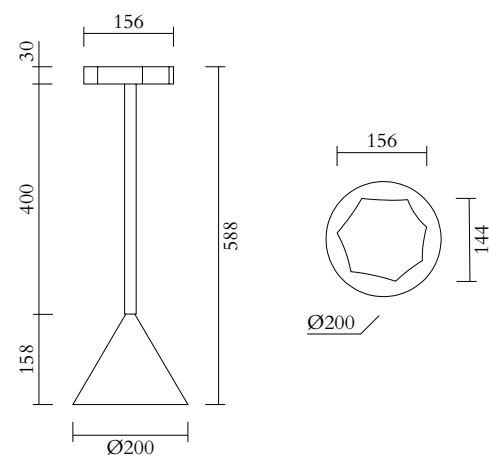

MADE IN

Germany