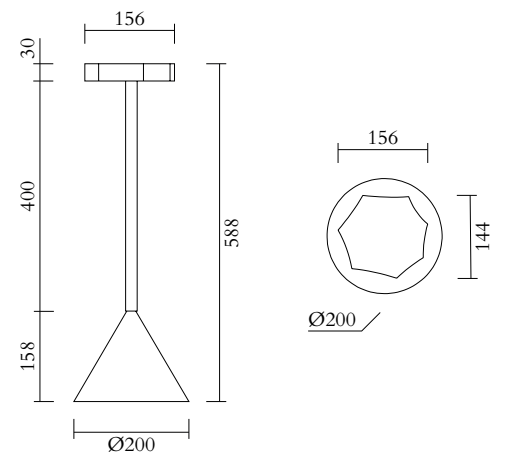

TECHNICAL DETAILS

1 x E27 LED 10W max
110-230V
IP20
Light bulb not included

MADE IN
Germany