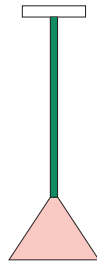

02 white base
12 intense green tube
03 pink cone