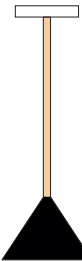

02 white base
05 sand tube
01 black cone