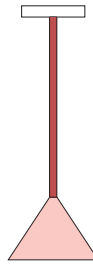

ATELIER ARETI

02 white base
03 red tube
03 pink cone