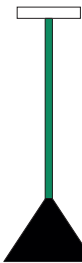

# ATELIER ARETI

02 white base  
03 red tube  
01 black cone

02 white base  
04 pink tube  
01 black cone

02 white base  
05 sand tube  
01 black cone

02 white base  
06 light yellow tube  
01 black cone

02 white base  
09 blue tube  
01 black cone

02 white base  
10 light blue tube  
01 black cone

02 white base  
11 light green tube  
01 black cone

02 white base  
12 intense green tube  
01 black cone