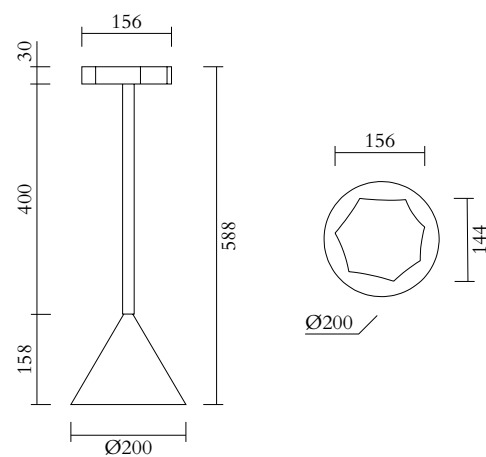

MADE IN

Germany