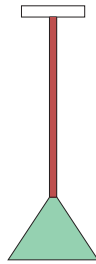

02 white base
03 red tube
11 light green cone