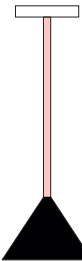

02 white base
04 pink tube
01 black cone