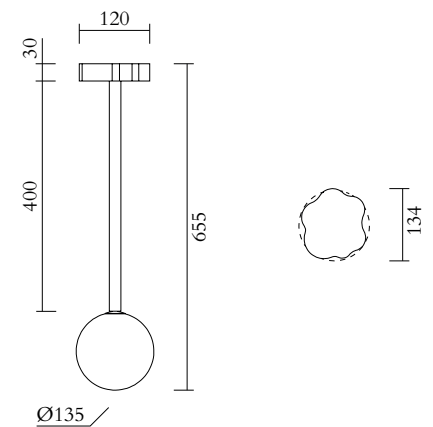

1 x G9 LED 5W max

110-230V

IP20

Light bulb not included

MADE IN

Germany

ATELIER ARETI

03 red base,
02 white tube