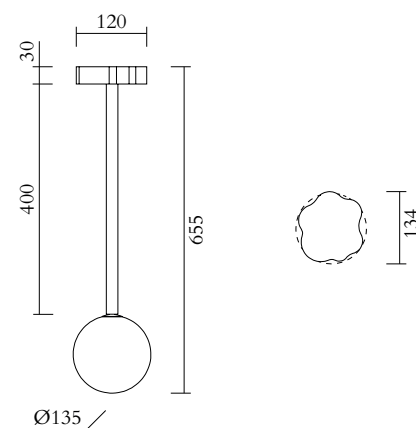

MADE IN

Germany