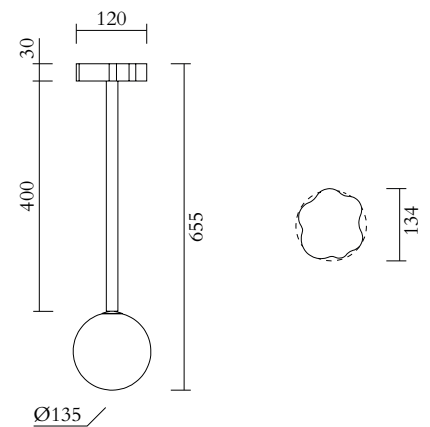

TECHNICAL DETAILS

1 x G9 LED 5W max

110-230V

IP20

Light bulb not included

MADE IN

Germany

ATELIER ARETI