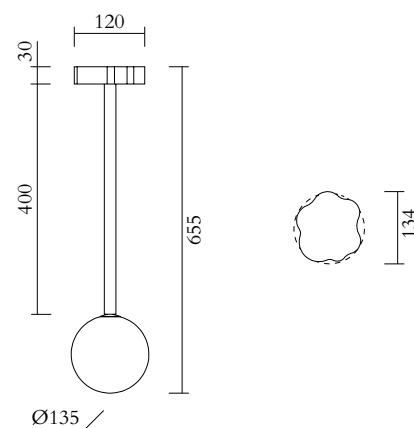

MADE IN

Germany