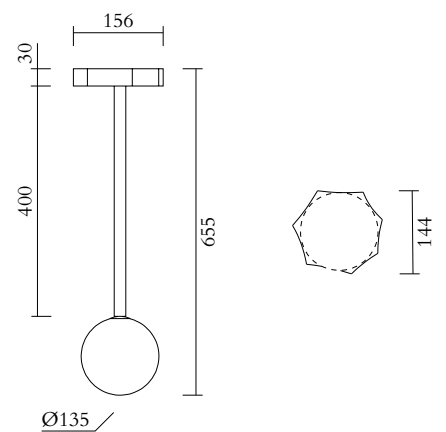

MADE IN

Germany