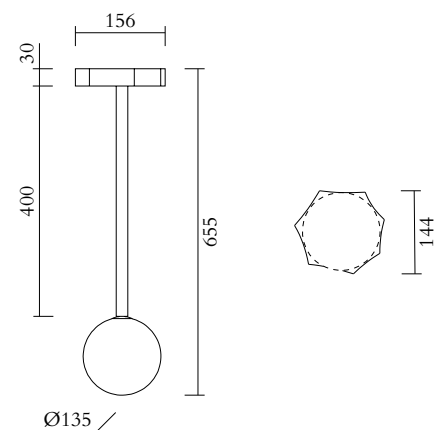

MADE IN

Germany