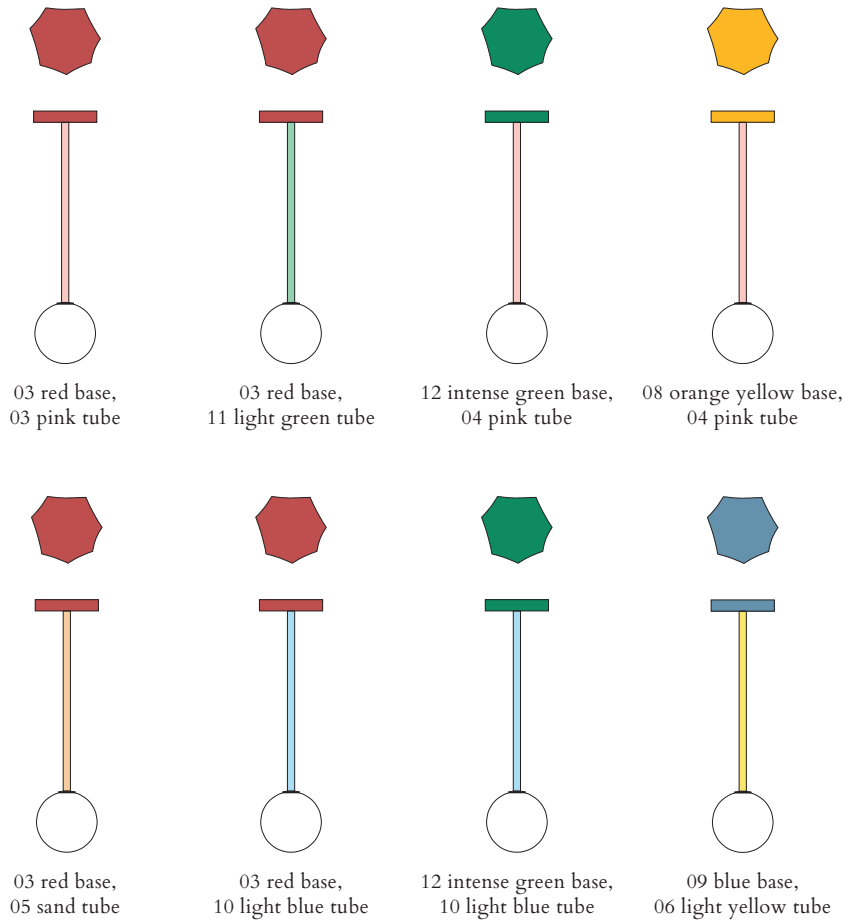

ATELIER ARETI

COLOUR CONCEPT D

White + two colours

553OL-P01-M0D