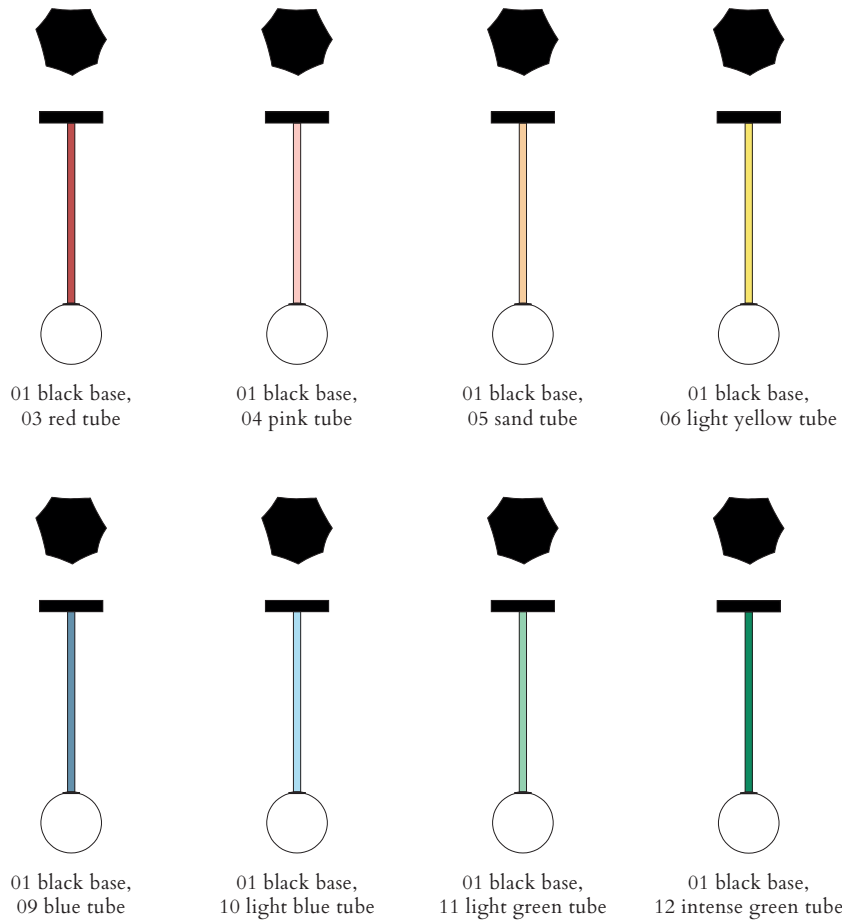

ATELIER ARETI

COLOUR CONCEPT C

Black, white + one colour

553OL-P01-M0C