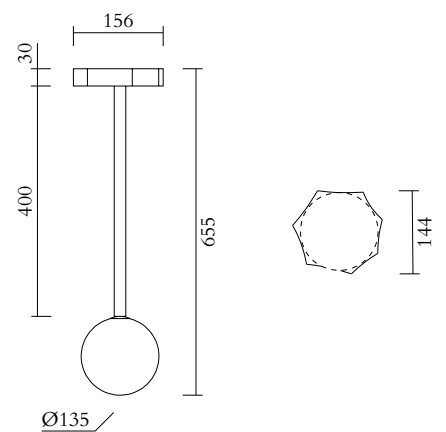

TECHNICAL DETAILS

1 x G9 LED 5W max
110-230V
IP20
Light bulb not included

MADE IN
Germany