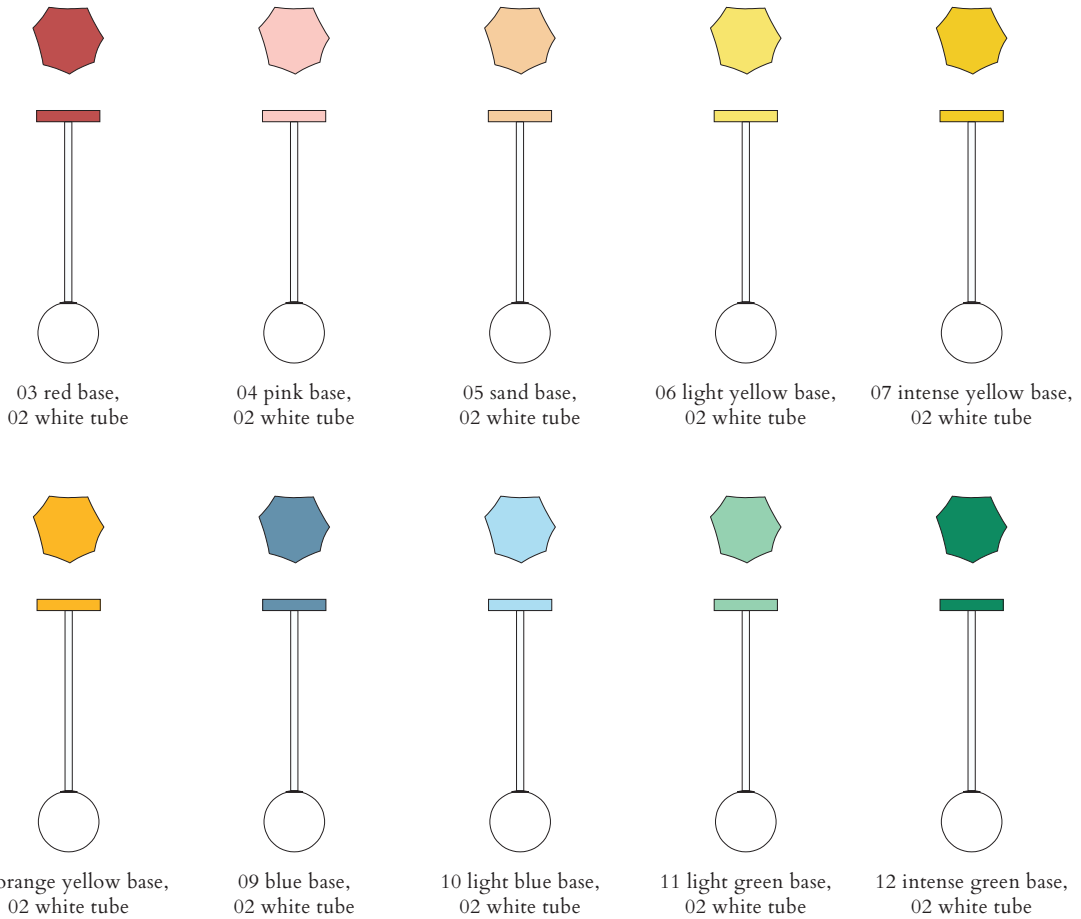

ATELIER ARETI

COLOUR CONCEPT B

White + one colour

553OL-P01-M0B