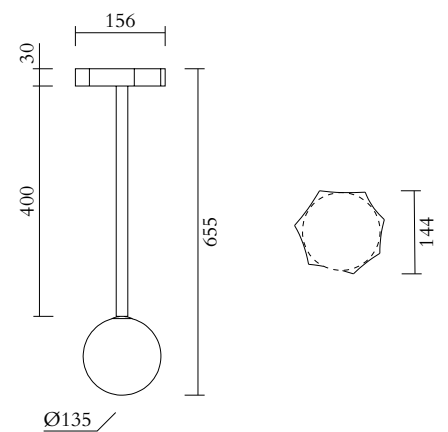

MADE IN

Germany