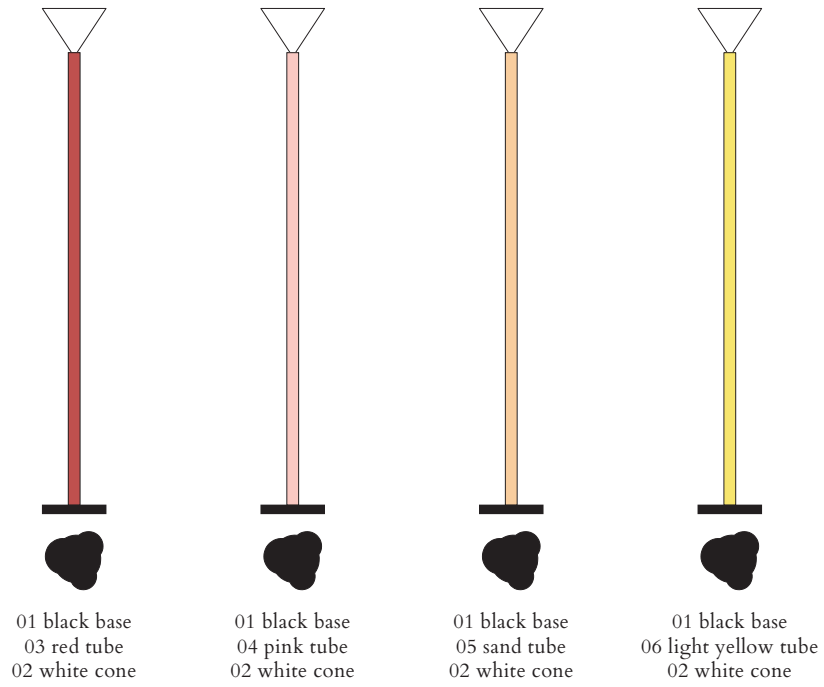

ATELIER ARETI

COLOUR CONCEPT C

Black, white + one colour

553OL-F06-M0C