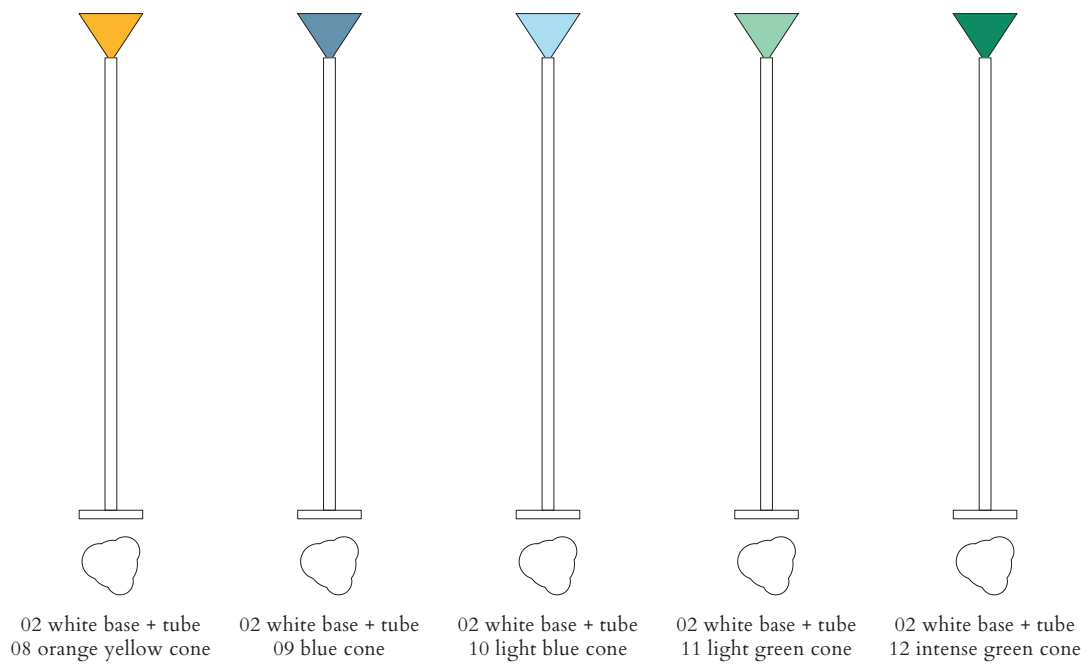

ATELIER ARETI

COLOUR CONCEPT B

White + one colour

553OL-F06-M0B