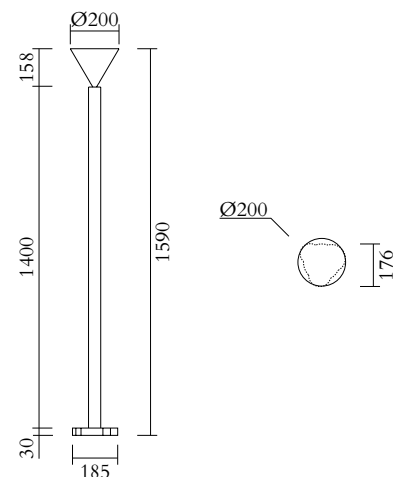

MADE IN

Germany