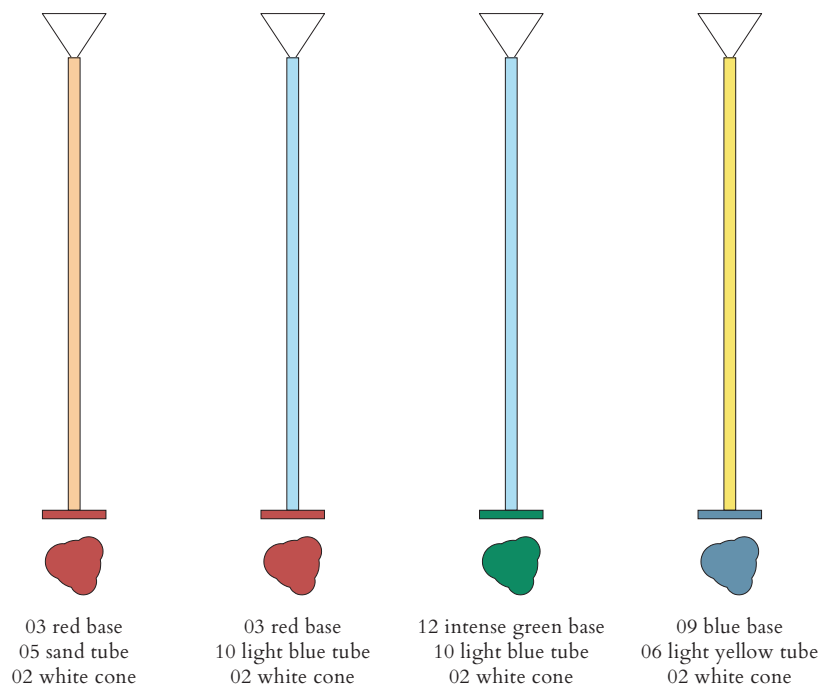

ATELIER ARETI

COLOUR CONCEPT D

White + two colours

553OL-F06-M0D