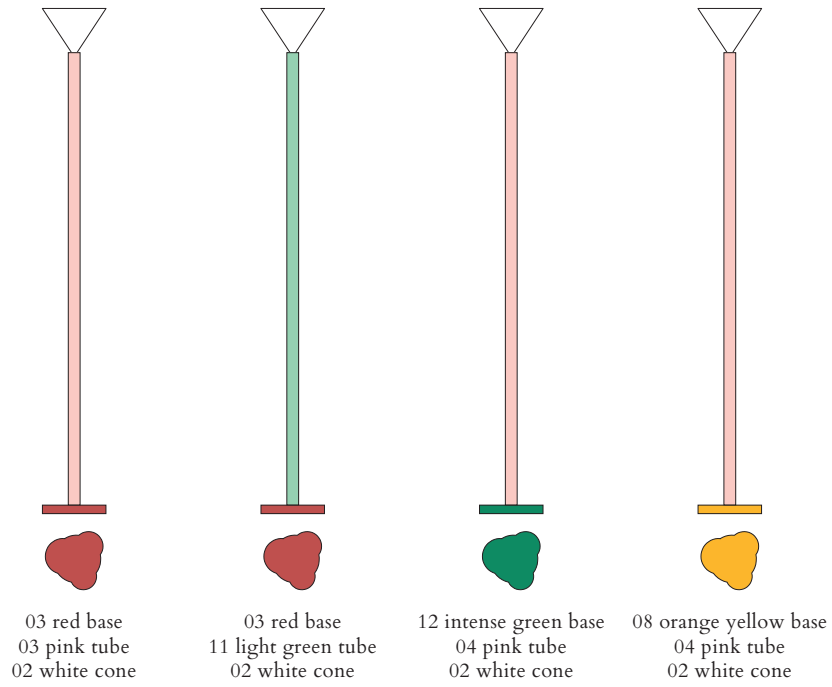

ATELIER ARETI

COLOUR CONCEPT D

White + two colours

553OL-F06-M0D