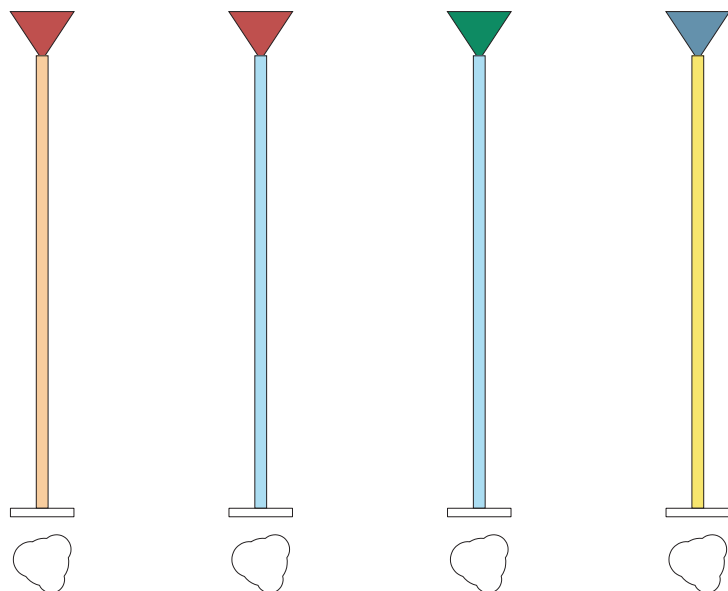

# ATELIER ARETI

02 white base  
03 pink tube  
03 red cone

02 white base  
11 light green tube  
03 red cone

02 white base  
04 pink tube  
12 intense green cone

02 white base  
04 pink tube  
08 orange yellow cone

02 white base  
05 sand tube  
03 red cone

02 white base  
10 light blue tube  
03 red cone

02 white base  
10 light blue tube  
12 intense green cone

02 white base,  
06 light yellow tube  
09 blue cone