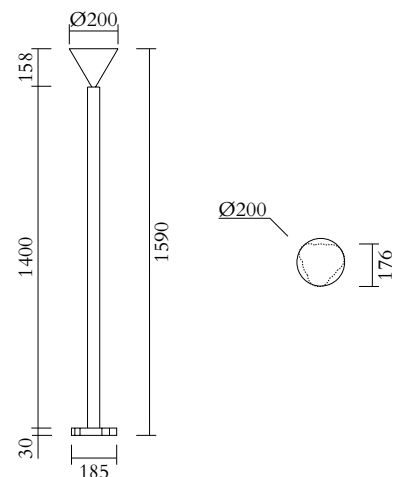

MADE IN

Germany