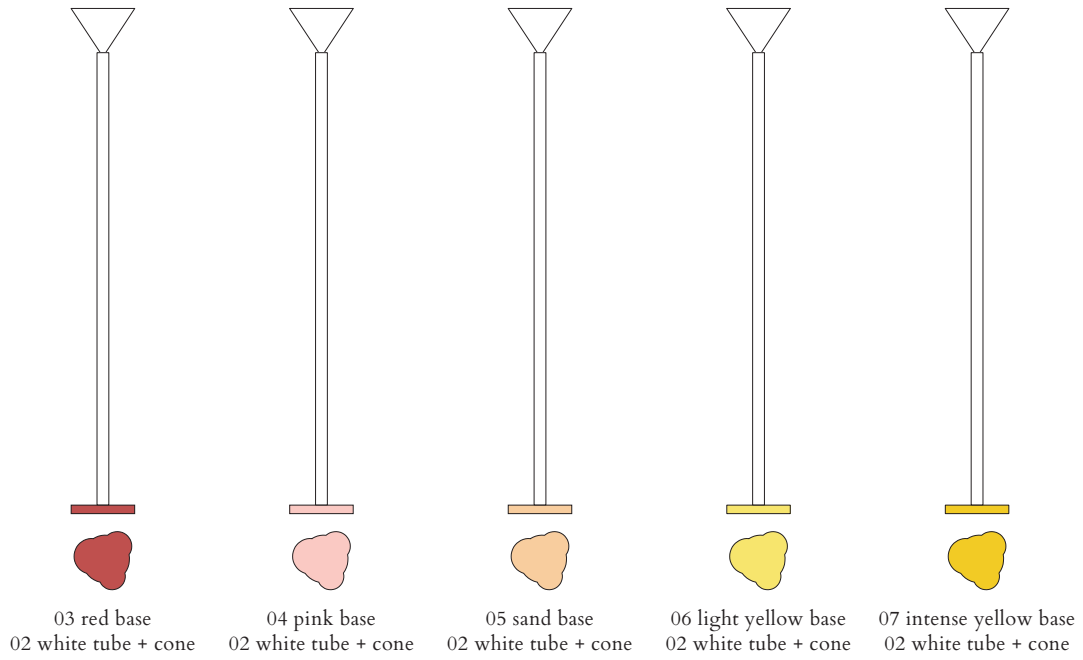

ATELIER ARETI

COLOUR CONCEPT B

White + one colour

553OL-F06-M0B