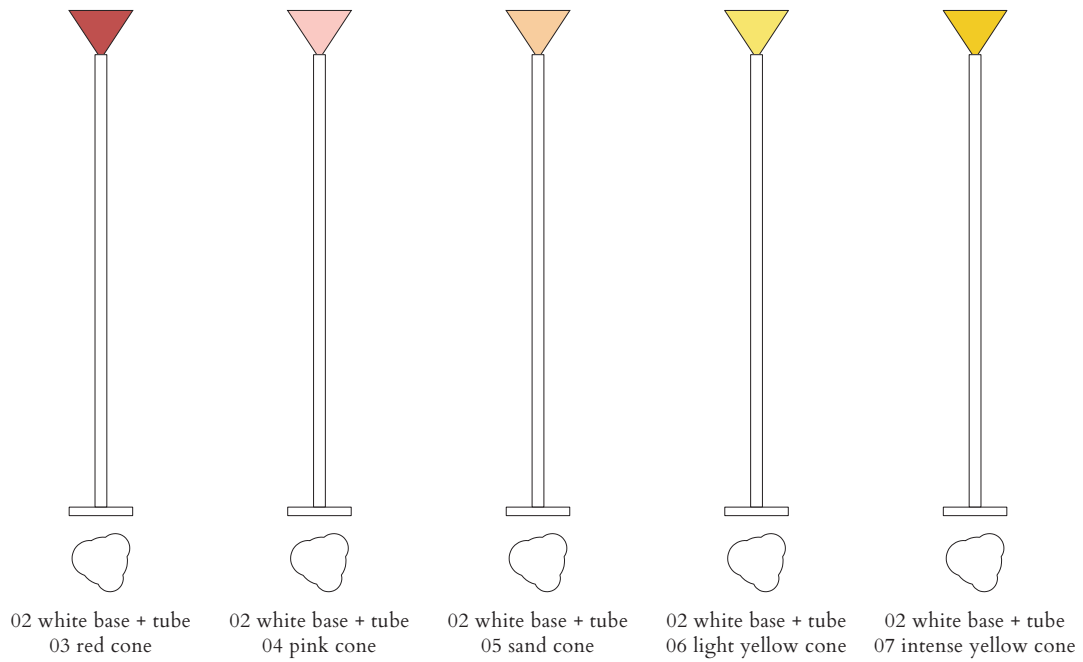

ATELIER ARETI

COLOUR CONCEPT B

White + one colour

553OL-F06-M0B