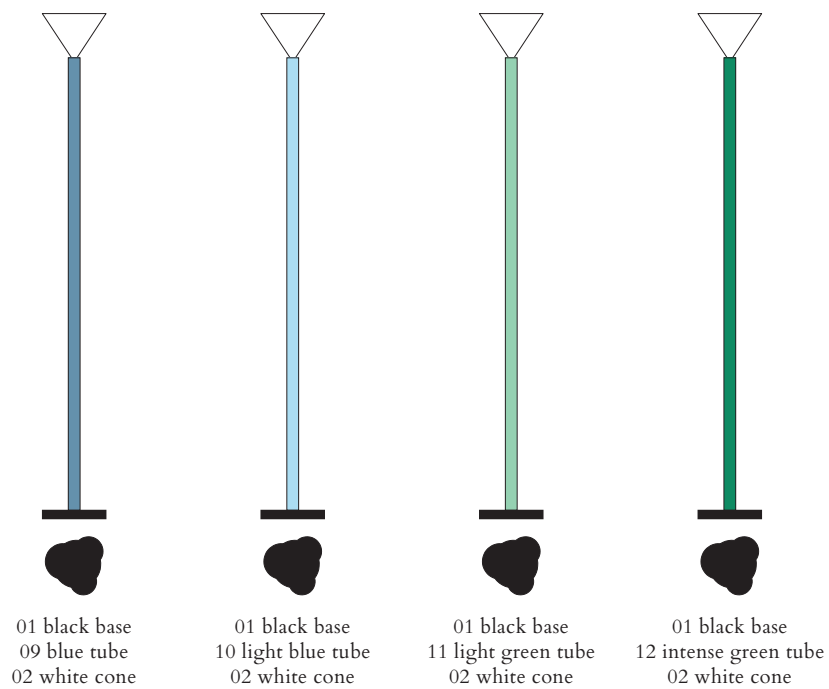

ATELIER ARETI

COLOUR CONCEPT C

Black, white + one colour

553OL-F06-M0C