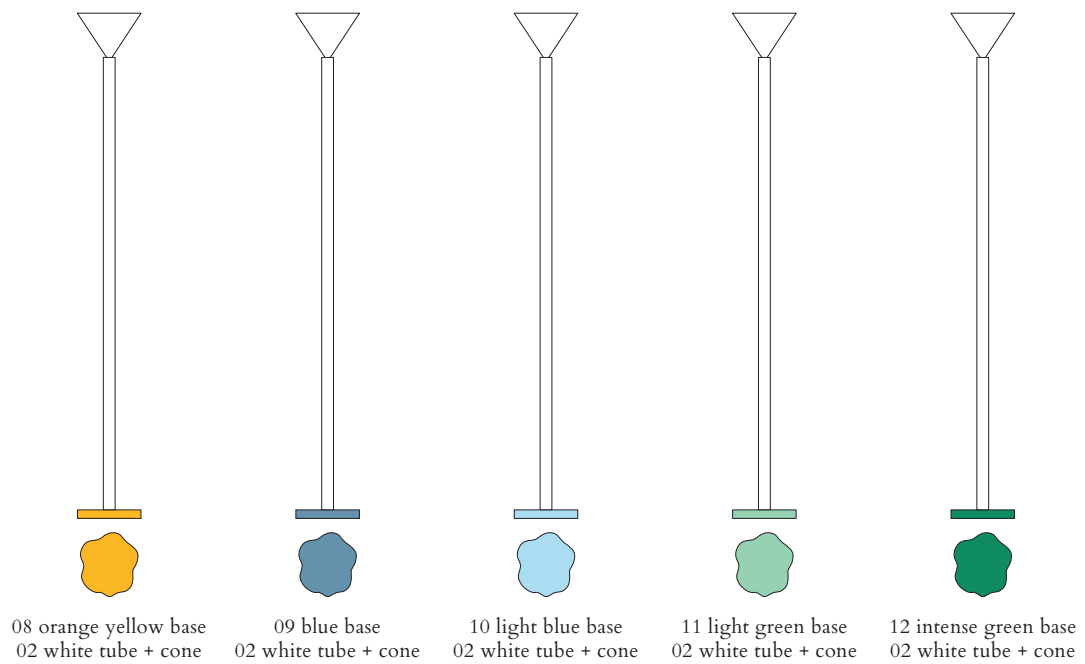

ATELIER ARETI

COLOUR CONCEPT B

White + one colour

553OL-F05-M0B