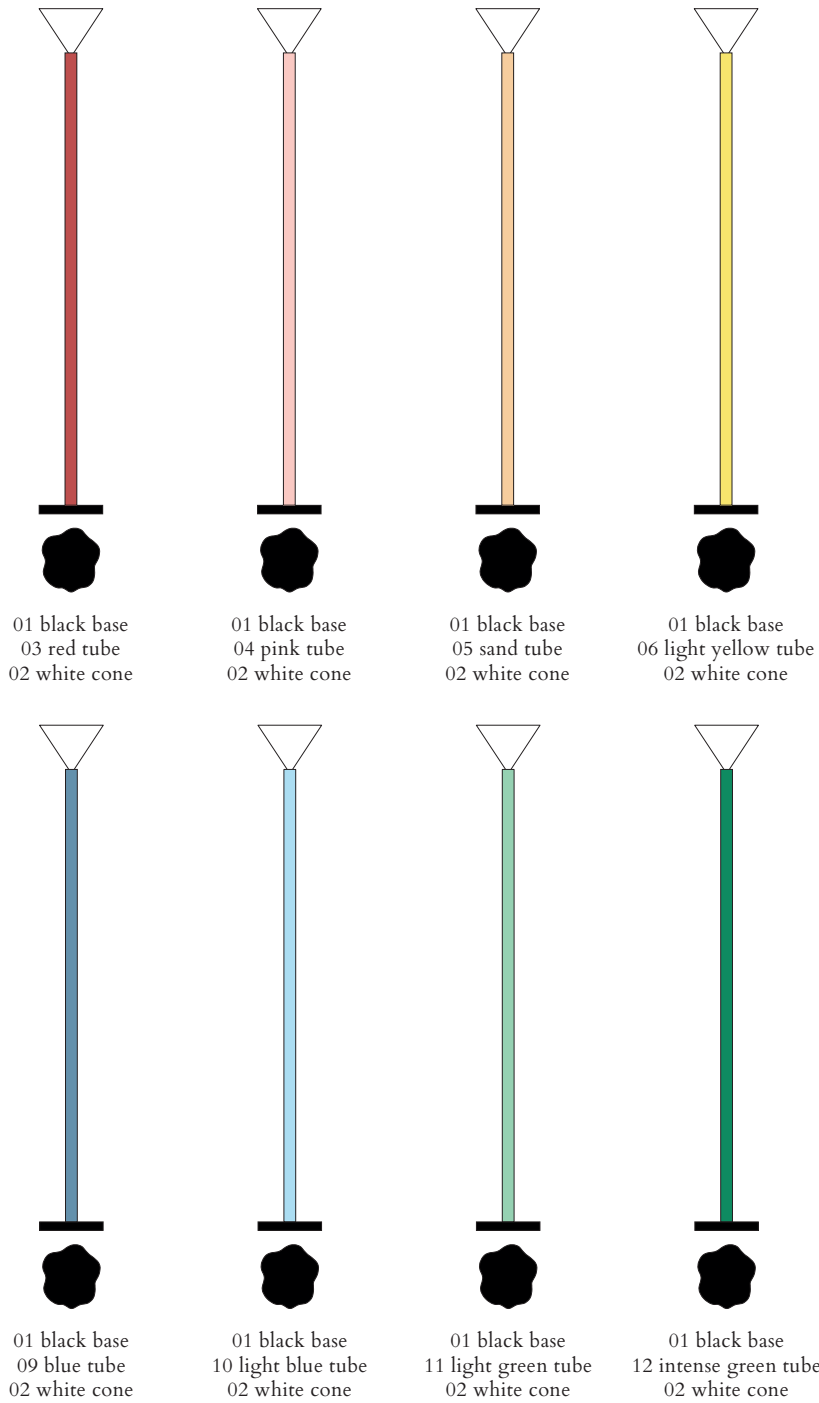

CABLE LENGTH

2,00 m

MADE IN

Germany

ATELIER ARETI

COLOUR CONCEPT C

Black, white + one colour

553OL-F05-M0C