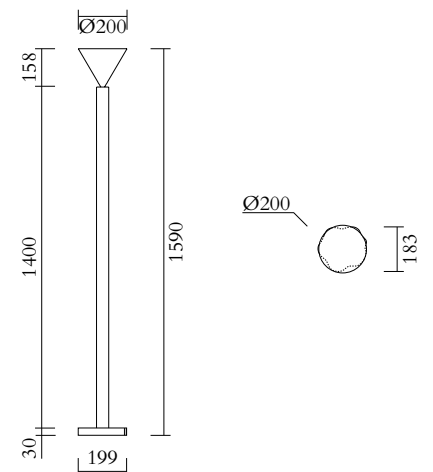

Colour Concept C - 553OL-F05-M0C

PRODUCT

Outlines, free shape
Floor light / Cone 553OL F05
*01 black base, 09 blue base,
02 white cone*

VERSIONS

Refer to the next page

TECHNICAL DETAILS

1 x E27 LED 10W max
110-230V
IP20
Light bulb not included

CABLE LENGTH

2,00 m

MADE IN

Germany

ATELIER ARETI

COLOUR CONCEPT C

Black, white + one colour

553OL-F05-M0C

TECHNICAL DETAILS

1 x E27 LED 10W max
110-230V
IP20
Light bulb not included

CABLE LENGTH

2,00 m

MADE IN

Germany

ATELIER ARETI

COLOUR CONCEPT D