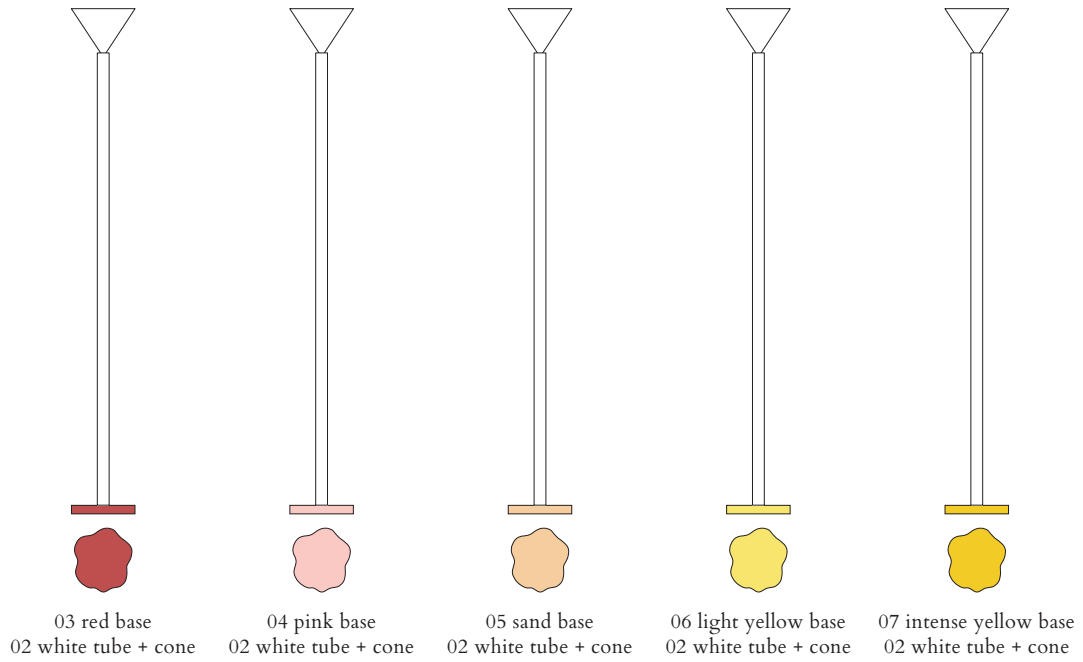

ATELIER ARETI

COLOUR CONCEPT B

White + one colour

553OL-F05-M0B