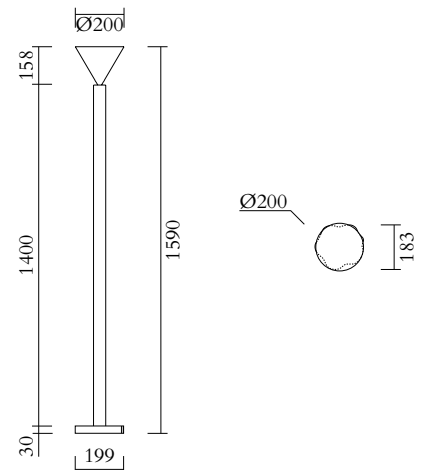

TECHNICAL DETAILS

1 x E27 LED 10W max
110-230V
IP20
Light bulb not included

CABLE LENGTH

2,00 m

MADE IN

Germany

ATELIER ARETI

COLOUR CONCEPT D