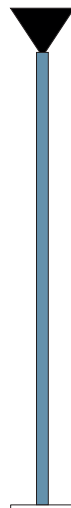

ATELIER ARETI

ELEMENTS COLLECTION

Outlines

Floor Light / Cone / Free shape

553OL-F05

01 black base, 04 pink tube, 02 white cone

Colour Concept C - 553OL-F05-M0C

COLOUR CONCEPTS:

- A - Monochrome
- B - White + one colour
- C - Black, white + one colour
- D - White + two colours

ATELIER ARETI

COLOUR CONCEPT A Monochrome

-  01 Black
-  02 White
-  03 Red
-  04 Pink
-  05 Sand
-  06 Light yellow
-  07 Intense yellow
-  08 Orange yellow
-  09 Blue
-  10 Light blue
-  11 Light green
-  12 Intense green

ATELIER ARETI

COLOUR CONCEPT B

White + white tube + colour

-  02 White
- +
-  03 Red
-  04 Pink
-  05 Sand
-  06 Light yellow
-  07 Intense yellow
-  08 Orange yellow
-  09 Blue
-  10 Light blue
-  11 Light green
-  12 Intense green

ATELIER ARETI

02 white base
03 red tube
01 black cone

02 white base
04 pink tube
01 black cone

02 white base
05 sand tube
01 black cone

02 white base
06 light yellow tube
01 black cone

02 white base
09 blue tube
01 black cone