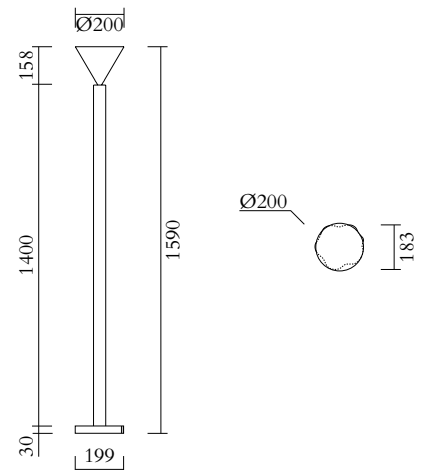

Colour Concept A - 553OL-F05-M0A

PRODUCT

Outlines, free shape
Floor light / Cone 553OL-F05
05 sand monochrome

VERSIONS

Refer to the next page

TECHNICAL DETAILS

1 x E27 LED 10W max
110-230V
IP20
Light bulb not included

CABLE LENGTH

2,00 m

MADE IN

Germany

ATELIER ARETI

01 black

02 white

COLOUR CONCEPT A

1 x E27 LED 10W max

110-230V

IP20

Light bulb not included

CABLE LENGTH

2,00 m

MADE IN

Germany