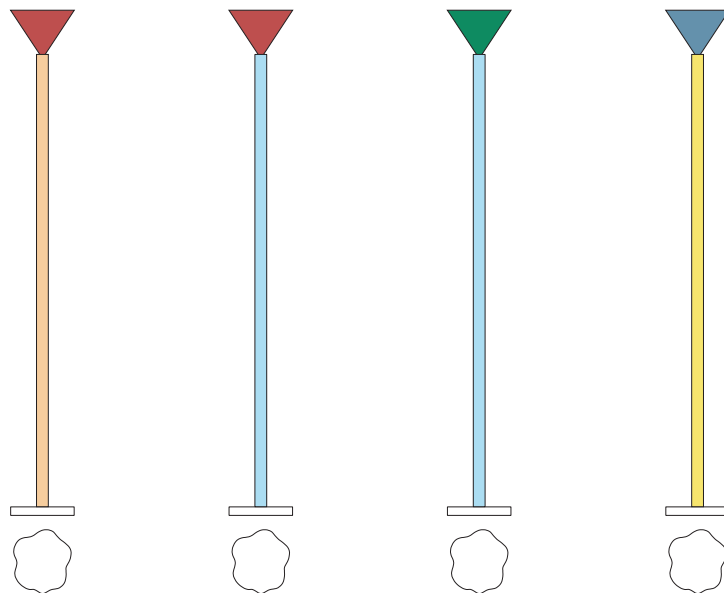

White + two colours

553OL-F05-M0D

ATELIER ARETI

02 white base
03 pink tube
03 red cone

02 white base
11 light green tube
03 red cone

02 white base
04 pink tube
12 intense green cone

02 white base
04 pink tube
08 orange yellow cone

02 white base
05 sand tube
03 red cone

02 white base
10 light blue tube
03 red cone

02 white base
10 light blue tube
12 intense green cone

02 white base,
06 light yellow tube
09 blue cone

COLOUR CONCEPT D