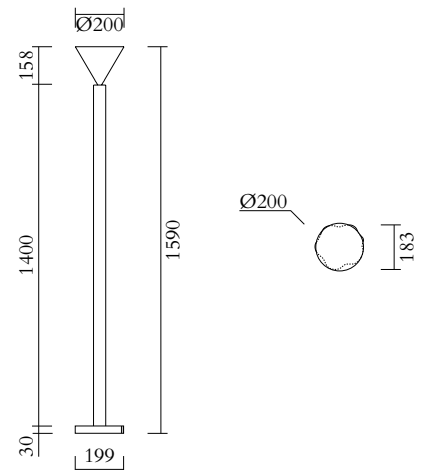

1 x E27 LED 10W max

110-230V

IP20

Light bulb not included

CABLE LENGTH

2,00 m

MADE IN

Germany

TECHNICAL DETAILS

1 x E27 LED 10W max
110-230V
IP20
Light bulb not included

CABLE LENGTH

2,00 m

MADE IN

Germany

ATELIER ARETI

COLOUR CONCEPT D