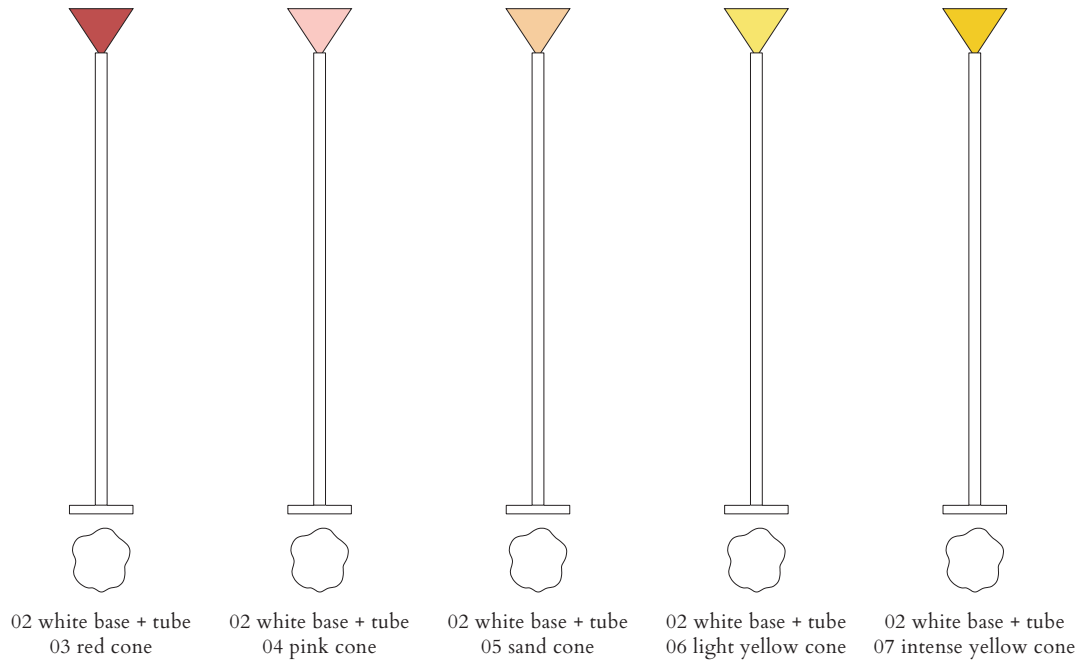

ATELIER ARETI

COLOUR CONCEPT B

White + one colour

553OL-F05-M0B