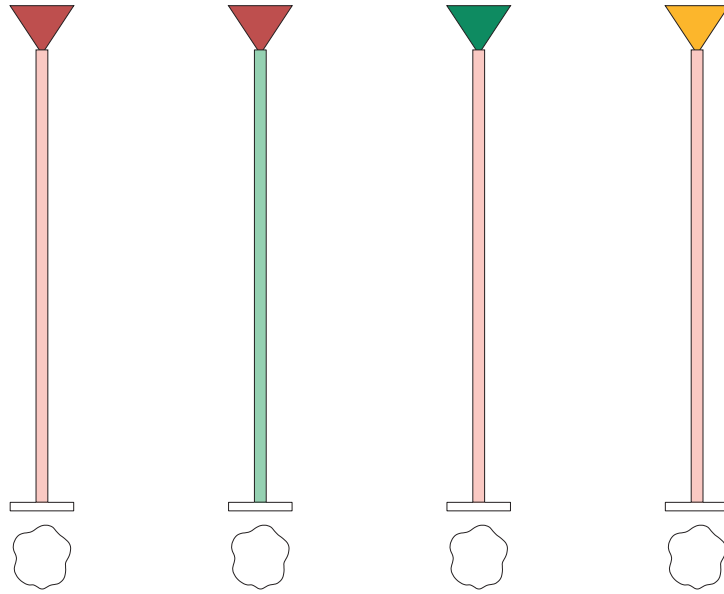

ATELIER ARETI

02 white base
03 pink tube
03 red cone

02 white base
11 light green tube
03 red cone

02 white base
04 pink tube
12 intense green cone

02 white base
04 pink tube
08 orange yellow cone