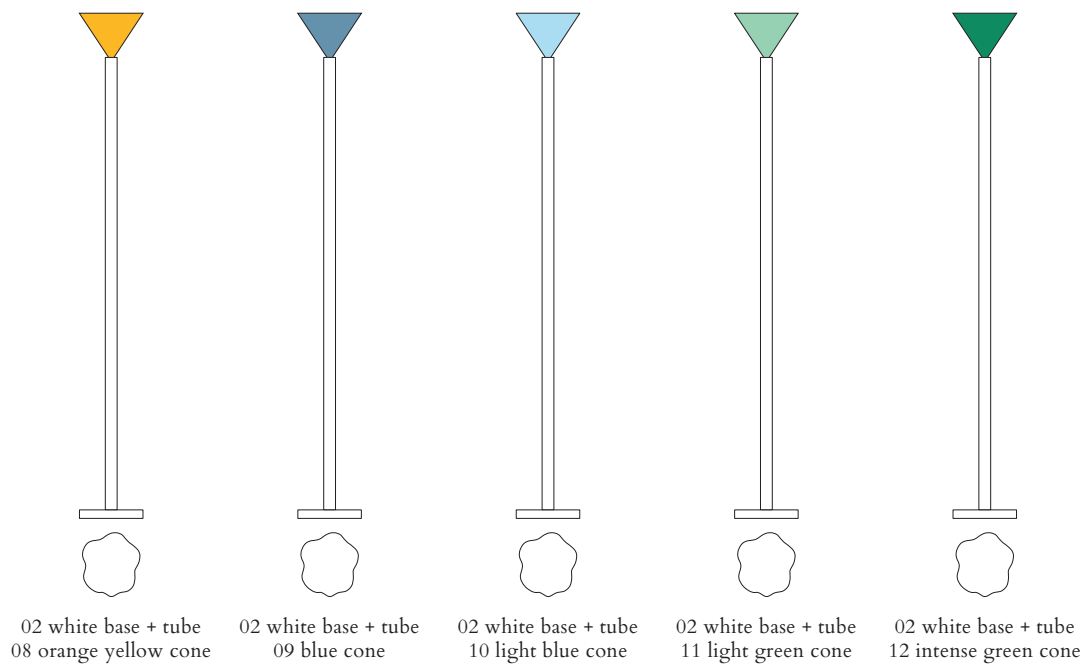

ATELIER ARETI

COLOUR CONCEPT B

White + one colour

553OL-F05-M0B