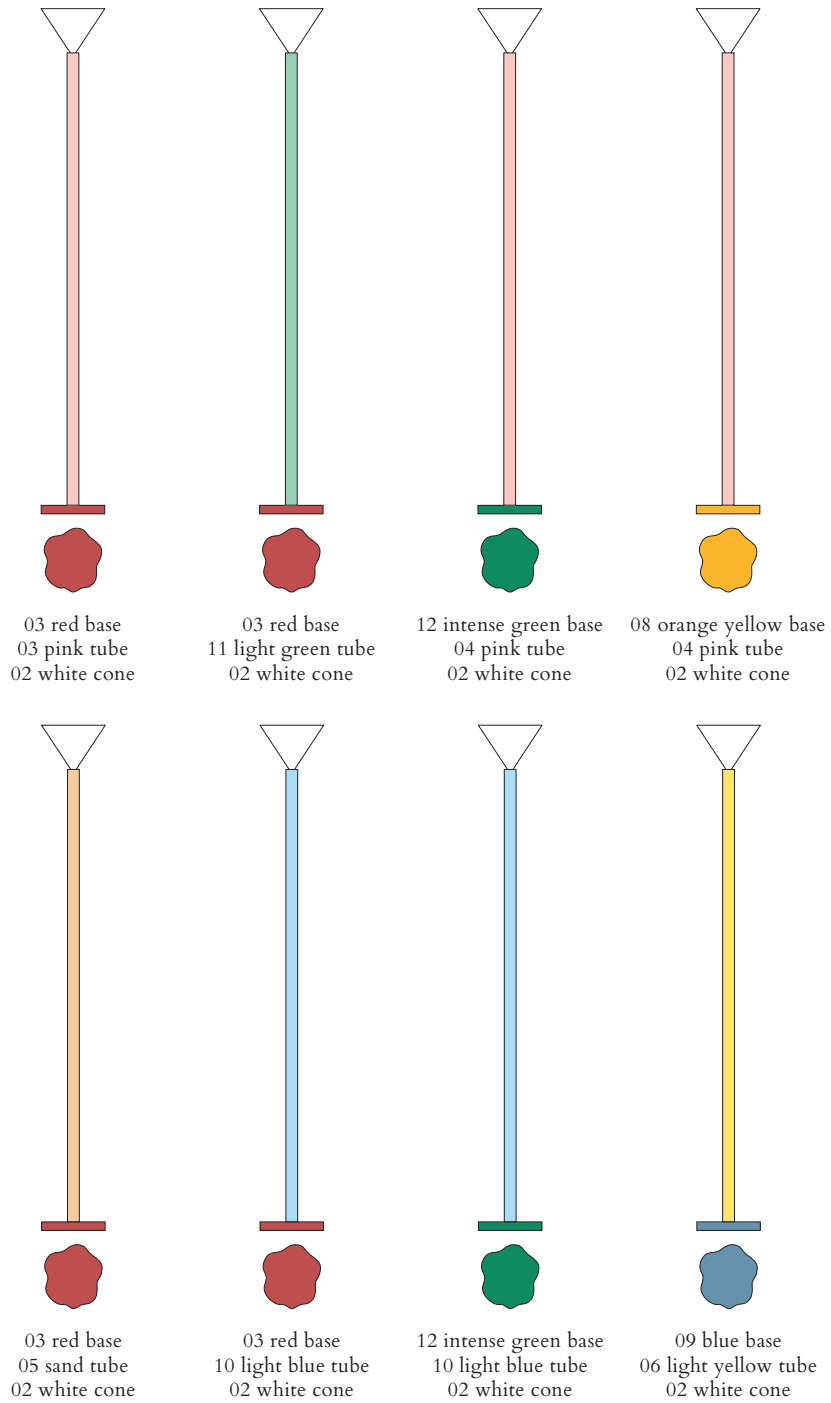

COLOUR CONCEPT D

White + two colours

Colour Concept D - 553OL-F05-M0D

PRODUCT

Outlines, free shape
Floor light / Cone 553OL-F05
*03 red base, 11 light green tube,
02 white cone*

VERSIONS

Refer to the next page

TECHNICAL DETAILS

1 x E27 LED 10W max
110-230V
IP20
Light bulb not included

CABLE LENGTH

2,00 m

MADE IN

Germany

ATELIER ARETI

COLOUR CONCEPT D

White + two colours

553OL-F05-M0D

ATELIER ARETI

02 white base
03 pink tube
03 red cone

02 white base
11 light green tube
03 red cone

02 white base
04 pink tube
12 intense green cone

02 white base
04 pink tube
08 orange yellow cone

02 white base
05 sand tube
03 red cone

02 white base
10 light blue tube
03 red cone

02 white base
10 light blue tube
12 intense green cone

02 white base,
06 light yellow tube
09 blue cone

COLOUR CONCEPT D