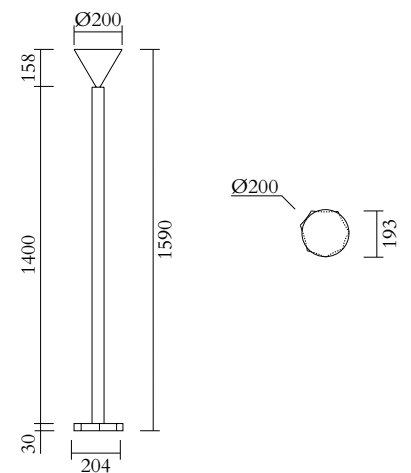

Colour Concept A - 553OL-F04-M0A

PRODUCT

Outlines, cut cylinder
Floor light / Cone 553OL-F04
12 intense green monochrome

VERSIONS

Refer to the next page

TECHNICAL DETAILS

1 x E27 LED 10W max
110-230V
IP20
Light bulb not included

CABLE LENGTH

2,00 m

MADE IN

Germany

ATELIER ARETI

01 black

02 white

COLOUR CONCEPT A

CABLE LENGTH

2,00 m

MADE IN

Germany

ATELIER ARETI

COLOUR CONCEPT B

White + one colour

553OL-F04-M0B