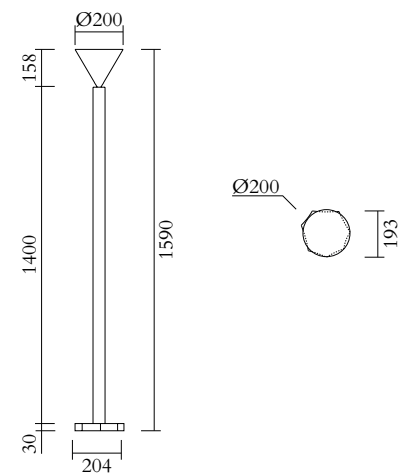

CABLE LENGTH

2,00 m

MADE IN

Germany

ATELIER ARETI

COLOUR CONCEPT B

White + one colour

553OL-F04-M0B

Colour Concept C - 553OL-F04-M0C

PRODUCT

Outlines, cut cylinder
Floor light / Cone 553OL-F04
*01 black base, 05 sand tube,
02 white cone*

VERSIONS

Refer to the next page

TECHNICAL DETAILS

1 x E27 LED 10W max
110-230V
IP20
Light bulb not included

CABLE LENGTH

2,00 m

MADE IN

Germany

ATELIER ARETI

01 black base
03 red tube
02 white cone

01 black base
04 pink tube
02 white cone

01 black base
05 sand tube
02 white cone