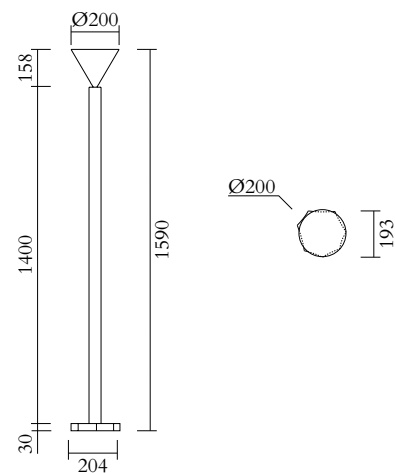

VERSIONS

Refer to the next page

TECHNICAL DETAILS

1 x E27 LED 10W max
110-230V
IP20
Light bulb not included

CABLE LENGTH

2,00 m

MADE IN

Germany