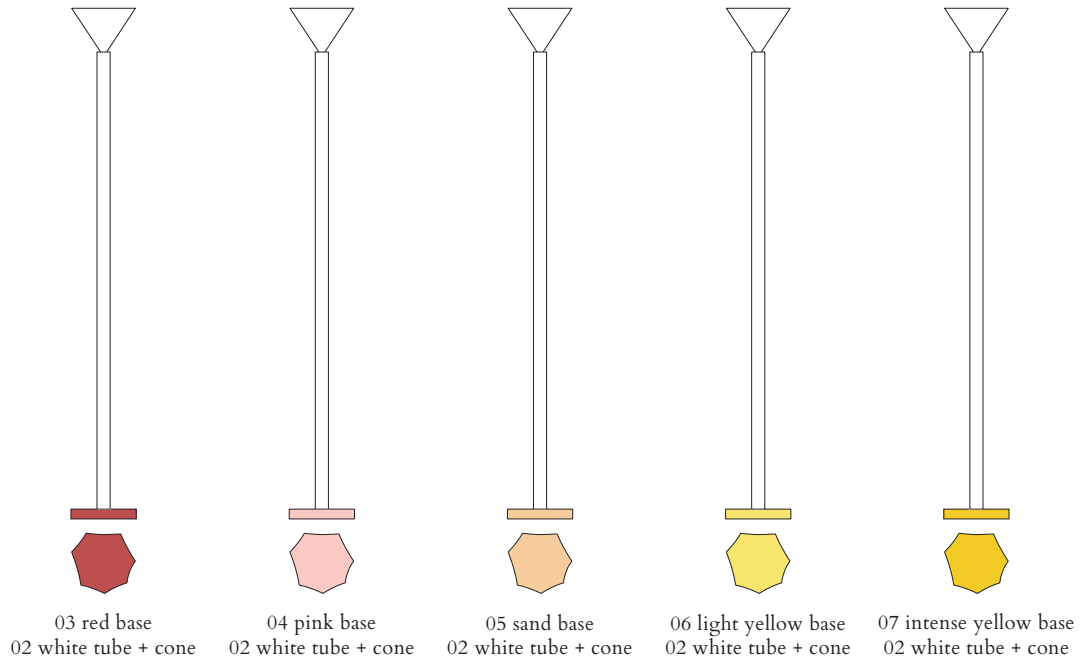

ATELIER ARETI

COLOUR CONCEPT B

White + one colour

553OL-F04-M0B