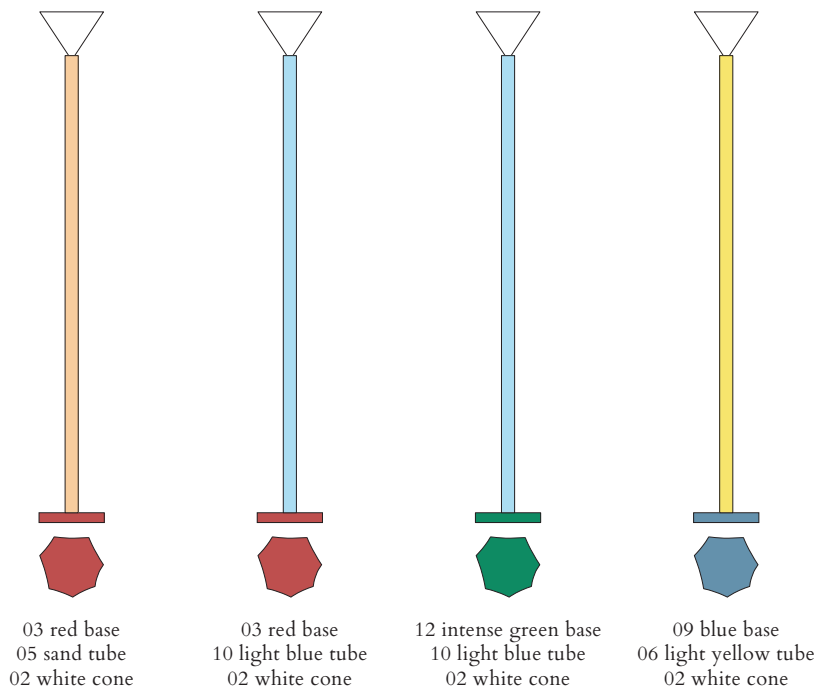

ATELIER ARETI

COLOUR CONCEPT D

White + two colours

553OL-F04-M0D