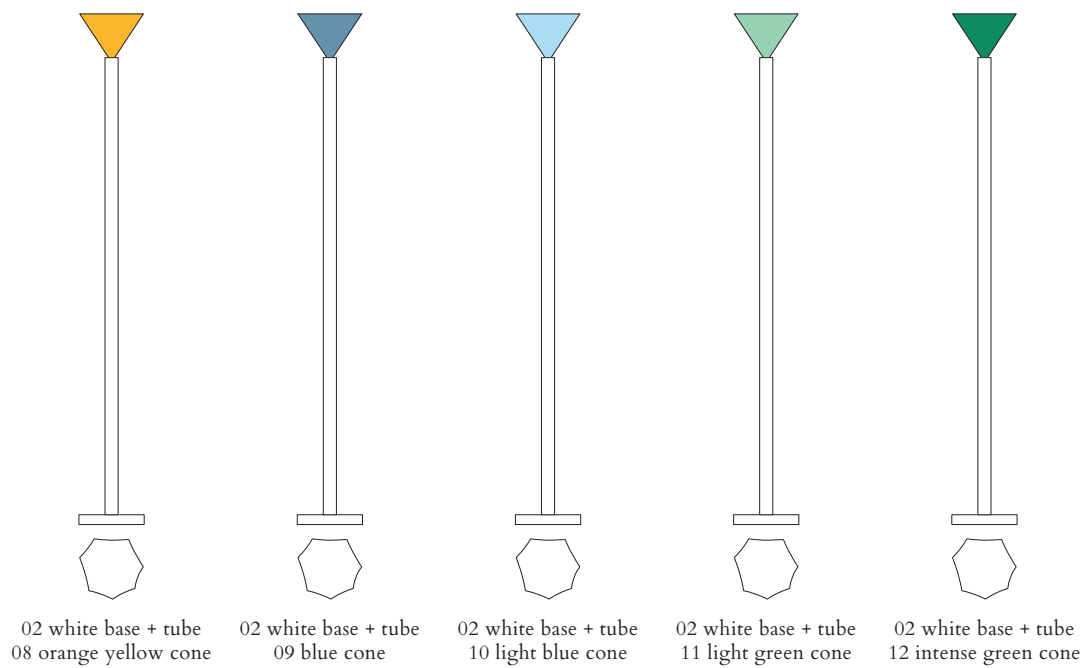

ATELIER ARETI

COLOUR CONCEPT B

White + one colour

553OL-F04-M0B