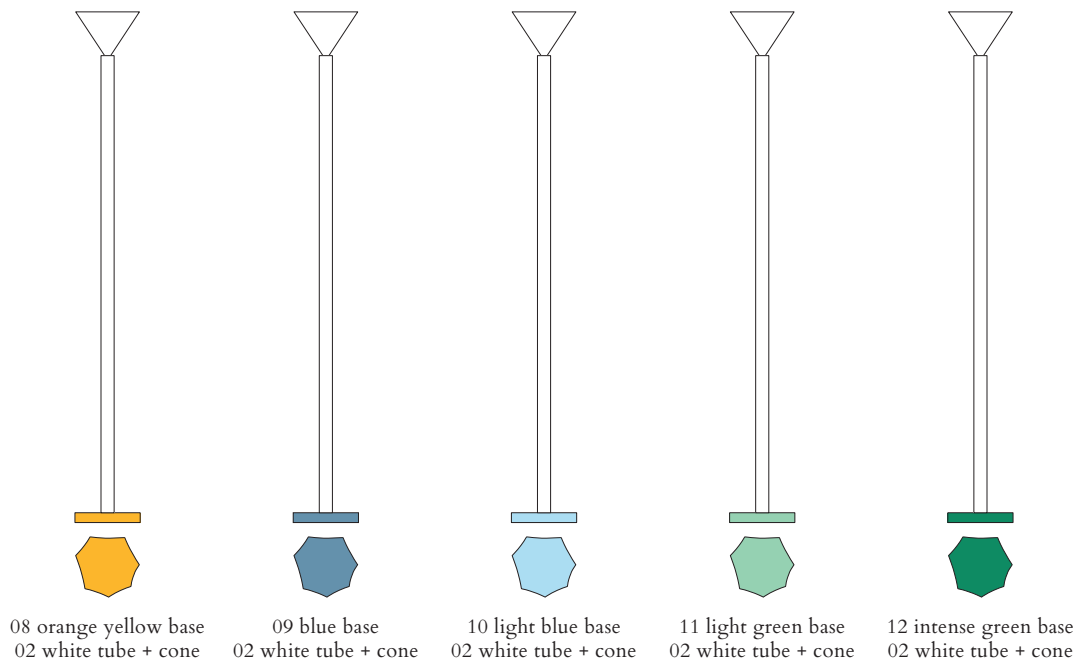

CABLE LENGTH

2,00 m

MADE IN

Germany

ATELIER ARETI

COLOUR CONCEPT B

White + one colour

553OL-F04-M0B