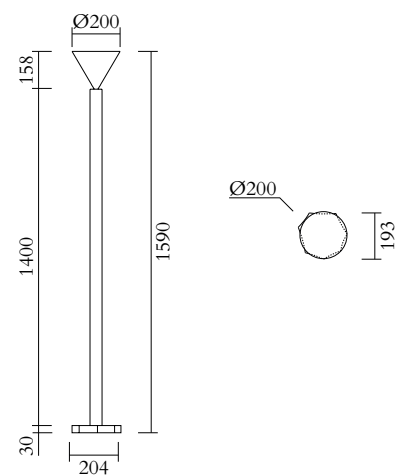

Colour Concept B - 553OL-F04-M0B

PRODUCT

Outlines, cut cylinder
Floor light / Cone 553OL-F04
08 orange yellow base, 02 white tube + cone

VERSIONS

Refer to the next page

TECHNICAL DETAILS

1 x E27 LED 10W max
110-230V
IP20
Light bulb not included

CABLE LENGTH

2,00 m

MADE IN

Germany

ATELIER ARETI

COLOUR CONCEPT B

White + one colour

553OL-F04-M0B