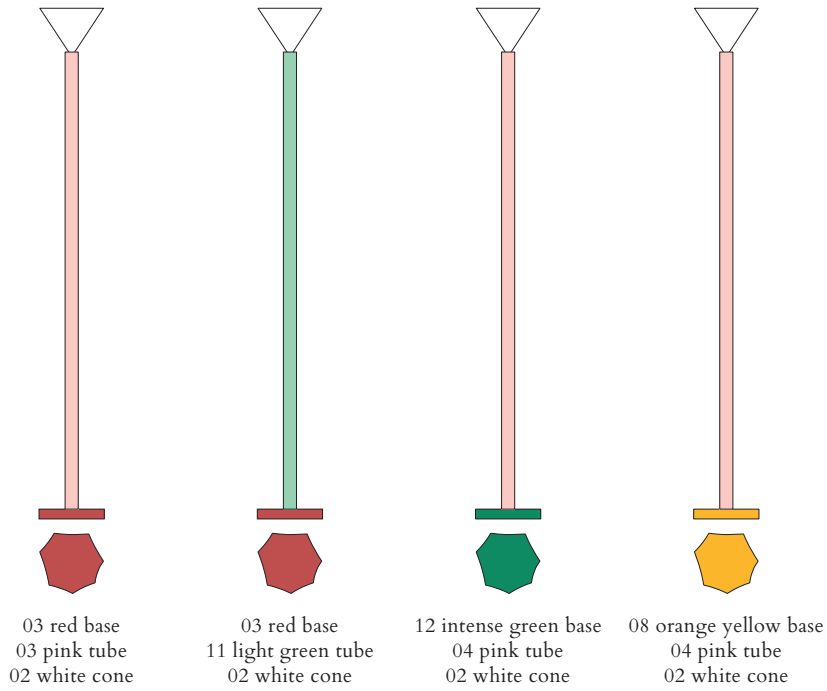

ATELIER ARETI

COLOUR CONCEPT D

White + two colours

553OL-F04-M0D