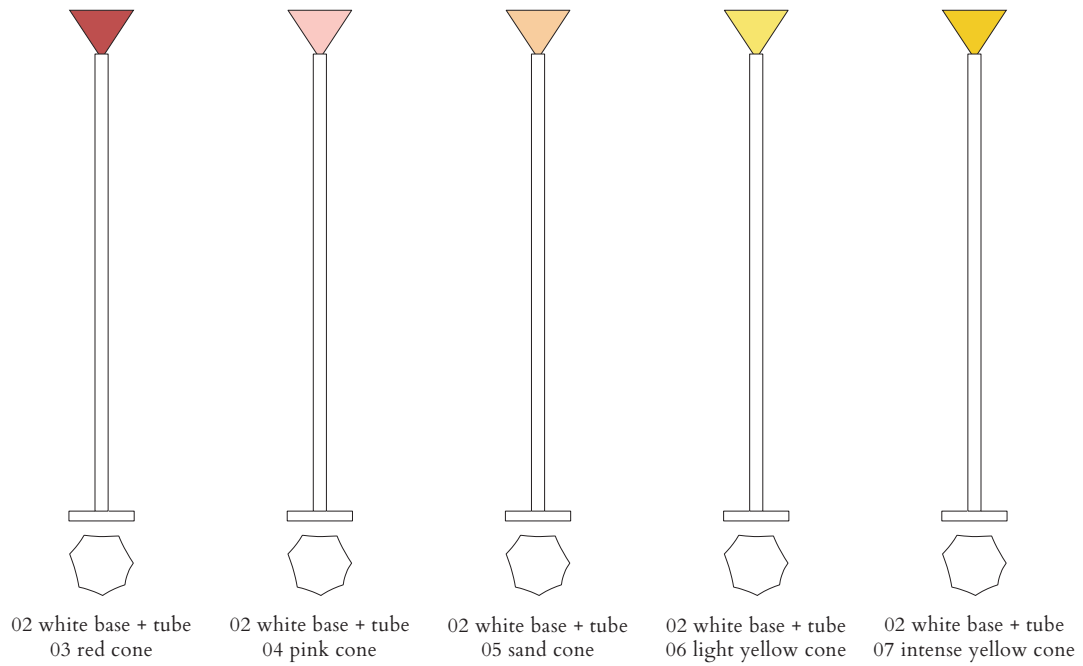

ATELIER ARETI

COLOUR CONCEPT B

White + one colour

553OL-F04-M0B