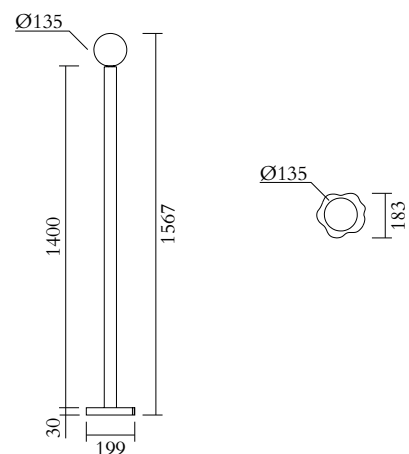

MADE IN

Germany