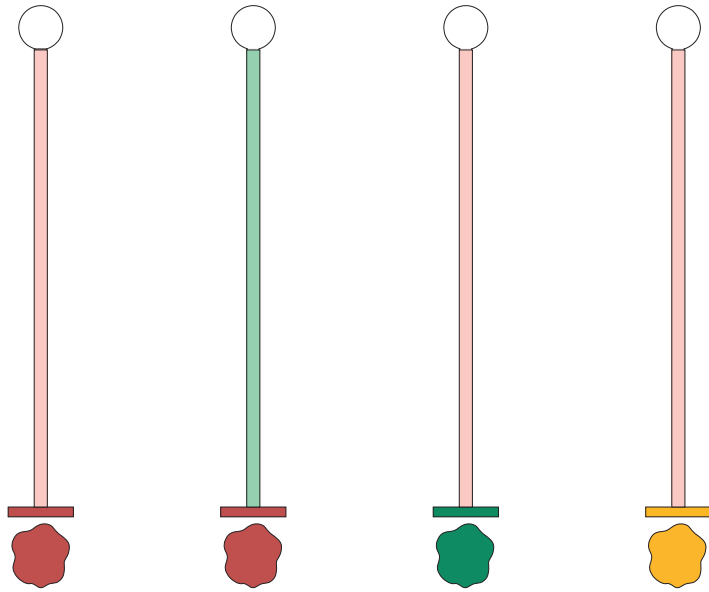

ATELIER ARETI

03 red base,
03 pink tube

03 red base,
11 light green tube

12 intense green base,
04 pink tube

08 orange yellow base,
04 pink tube