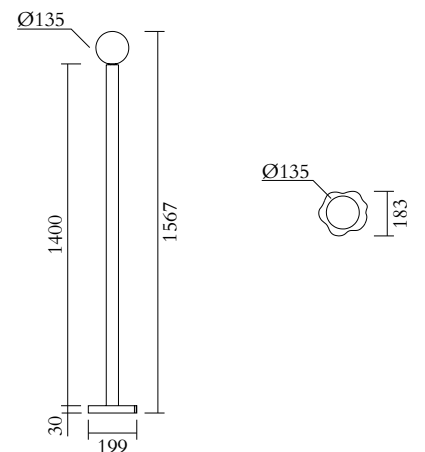

MADE IN

Germany