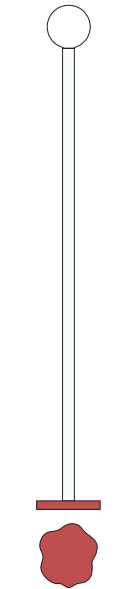

ATELIER ARETI

03 red base,
02 white tube