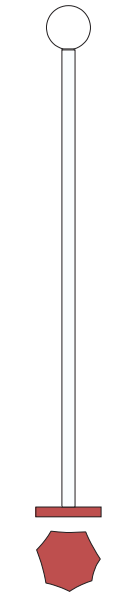

ATELIER ARETI

03 red base,
02 white tube