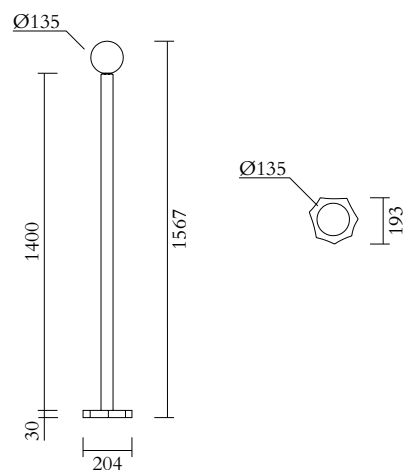

TECHNICAL DETAILS

1 x G9 LED 5W max
110-230V
IP20
Light bulb not included

CABLE LENGTH

2,00 m

MADE IN

Germany

ATELIER ARETI

03 red base,
02 white tube

VERSIONS

Refer to the next page

TECHNICAL DETAILS

1 x G9 LED 5W max
110-230V
IP20
Light bulb not included

CABLE LENGTH

2,00 m

MADE IN

Germany

PRODUCT

Outlines, cut cylinder
Floor light / Globe 553OL-F01
03 red base, 04 pink tube

VERSIONS

Refer to the next page

TECHNICAL DETAILS

1 x G9 LED 5W max
110-230V
IP20
Light bulb not included

CABLE LENGTH

2,00 m