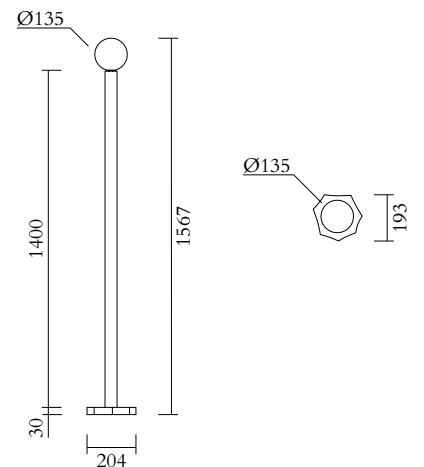

TECHNICAL DETAILS

1 x G9 LED 5W max
110-230V
IP20
Light bulb not included

CABLE LENGTH

2,00 m

MADE IN

Germany

ATELIER ARETI

03 red base,
02 white tube

VERSIONS

Refer to the next page

TECHNICAL DETAILS

1 x G9 LED 5W max
110-230V
IP20
Light bulb not included

CABLE LENGTH

2,00 m

MADE IN

Germany

PRODUCT

Outlines, cut cylinder
Floor light / Globe 553OL-F01
03 red base, 04 pink tube

VERSIONS

Refer to the next page

TECHNICAL DETAILS

1 x G9 LED 5W max
110-230V
IP20
Light bulb not included

CABLE LENGTH

2,00 m