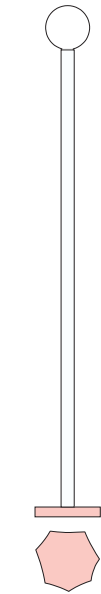

04 pink base,
02 white tube