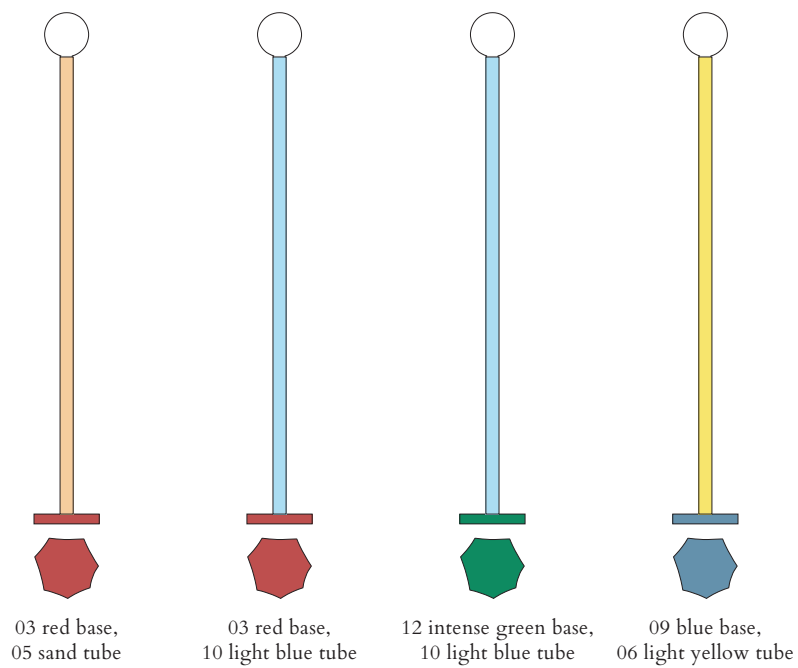

ATELIER ARETI

COLOUR CONCEPT D

White + two colours

553OL-F01-M0D