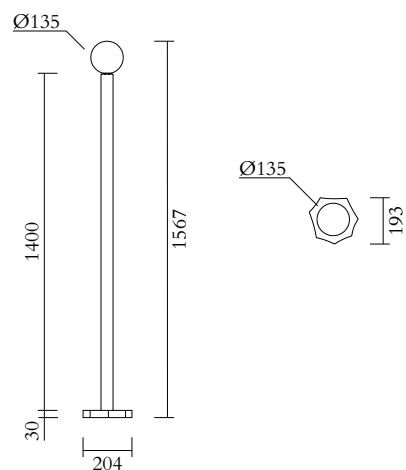

Colour Concept A - 553OL-F01-M0A

PRODUCT

Outlines, cut cylinder
Floor light / Globe 552OL-F01
08 orange yellow monochrome

VERSIONS

Refer to the next page

TECHNICAL DETAILS

1 x G9 LED 5W max
110-230V
IP20
Light bulb not included

CABLE LENGTH

2,00 m

MADE IN

Germany

ATELIER ARETI

01 black

02 white

COLOUR CONCEPT A

TECHNICAL DETAILS

1 x G9 LED 5W max
110-230V
IP20
Light bulb not included

CABLE LENGTH

2,00 m

MADE IN

Germany

ATELIER ARETI

03 red base,
02 white tube

PRODUCT

Outlines, cut cylinder
Floor light / Globe 553OL-F01
03 red base, 04 pink tube

VERSIONS

Refer to the next page

TECHNICAL DETAILS

1 x G9 LED 5W max
110-230V
IP20
Light bulb not included

CABLE LENGTH

2,00 m