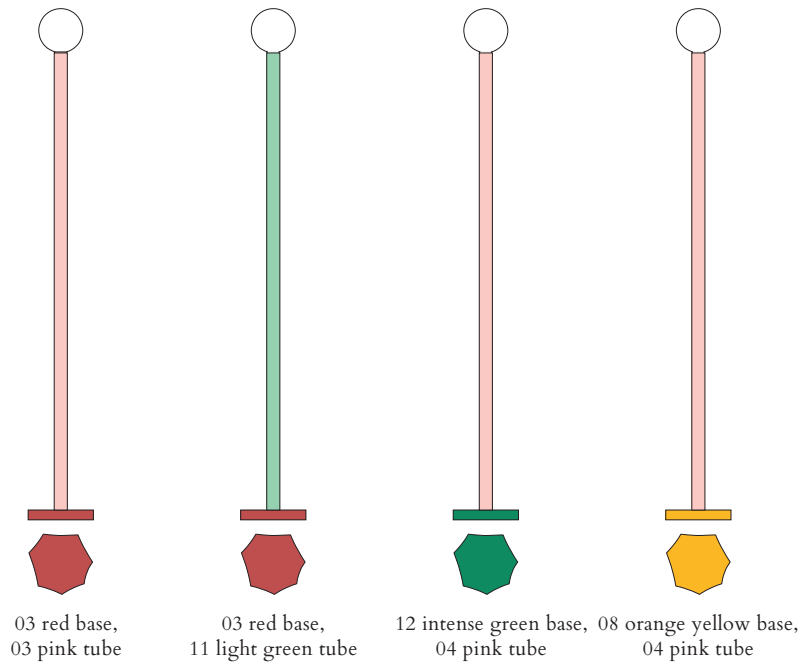

ATELIER ARETI

COLOUR CONCEPT D

White + two colours

553OL-F01-M0D