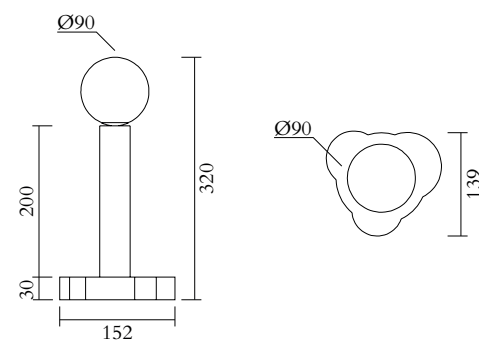

Colour Concept B - 553OL-D03-M0B

PRODUCT

Outlines, egg shape
Desk light / Globe 553OL-D03
04 pink base, 02 white tube

VERSIONS

Refer to the next pages

TECHNICAL DETAILS

1 x G9 LED 5W max
110-230V
IP20
Light bulb not included

CABLE LENGTH

1,50 m

MADE IN

Germany

ATELIER ARETI

03 red base
02 white tube

04 pink base
02 white tube

05 sand base
02 white tube