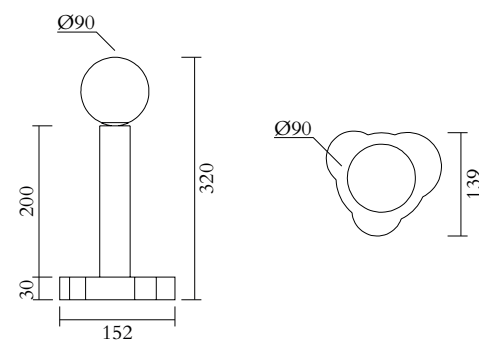

Refer to the next page

TECHNICAL DETAILS

1 x G9 LED 5W max
110-230V
IP20
Light bulb not included

CABLE LENGTH

1,50 m

MADE IN

Germany

ATELIER ARETI