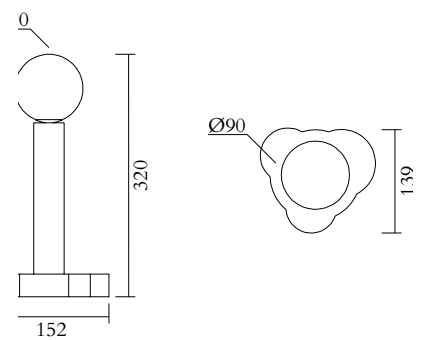

Colour Concept C - 553OL-D03-M0C

PRODUCT

Outlines, egg shape
Desk light / Globe 553OL-D03
01 black base, 09 blue tube

VERSIONS

Refer to the next page

TECHNICAL DETAILS

1 x G9 LED 5W max
110-230V
IP20
Light bulb not included

CABLE LENGTH

1,50 m

MADE IN

Germany

ATELIER ARETI

02 black base
03 red tube

02 black base
04 pink tube

02 black base
05 sand tube