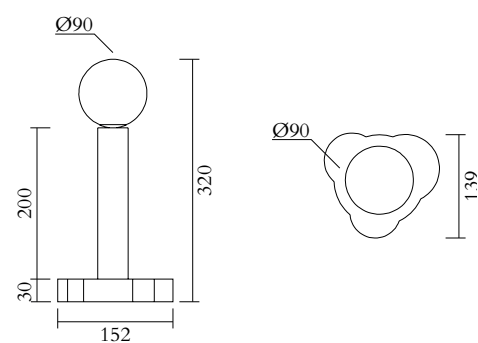

Colour Concept A - 553OL-D03-M0A

PRODUCT

Outlines, egg shape
Desk light / Globe 553OL-D03
Monochrome 06 light yellow

VERSIONS

Refer to the next page

TECHNICAL DETAILS

1 x G9 LED 5W max
110-230V
IP20
Light bulb not included

CABLE LENGTH

1,50 m

MADE IN

Germany

ATELIER ARETI

01 black

02 white

COLOUR CONCEPT A