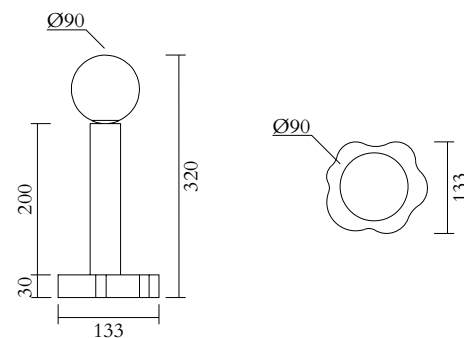

CABLE LENGTH

1,50 m

MADE IN

Germany

ATELIER ARETI

03 red base
02 white tube

04 pink base
02 white tube

05 sand base
02 white tube