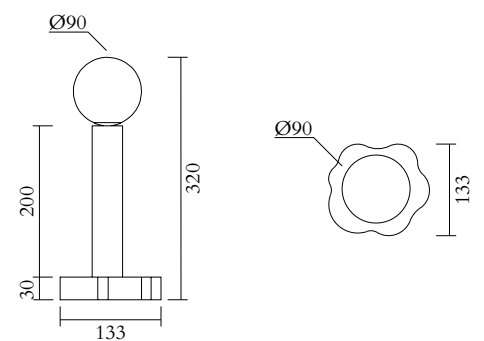

Colour Concept A - 553OL-D02-M0A

PRODUCT

Outlines, free shape
Desk light / Globe 553OL-D02
Monochrome 05 sand

VERSIONS

Refer to the next page

TECHNICAL DETAILS

1 x G9 LED 5W max
110-230V
IP20
Light bulb not included

CABLE LENGTH

1,50 m

MADE IN

Germany

ATELIER ARETI

01 black

02 white

COLOUR CONCEPT A