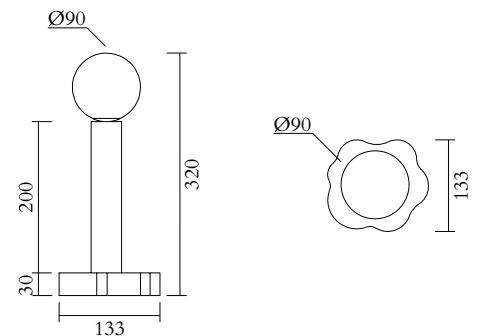

CABLE LENGTH

1,50 m

MADE IN

Germany

ATELIER ARETI

02 black base
03 red tube

02 black base
04 pink tube

02 black base
05 sand tube

Refer to the next page

TECHNICAL DETAILS

1 x G9 LED 5W max
110-230V
IP20
Light bulb not included

CABLE LENGTH

1,50 m

MADE IN

Germany

ATELIER ARETI