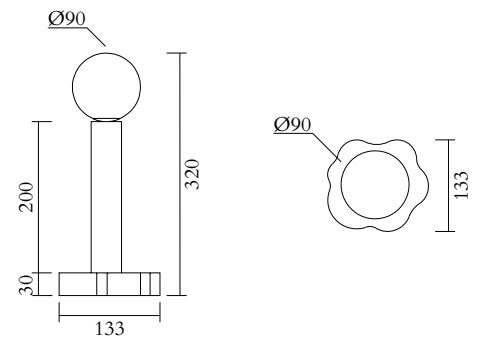

CABLE LENGTH

1,50 m

MADE IN

Germany

ATELIER ARETI

03 red base
02 white tube

04 pink base
02 white tube

05 sand base
02 white tube

CABLE LENGTH

1,50 m

MADE IN

Germany

ATELIER ARETI

02 black base
03 red tube

02 black base
04 pink tube

02 black base
05 sand tube