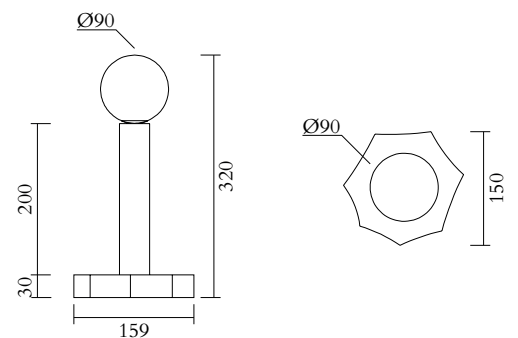

Colour Concept B - 553OL-D01-M0B

PRODUCT

Outlines, cut cylinder
Desk light / Globe 553OL-D01
10 light blue base, white tube

VERSIONS

Refer to the next page

TECHNICAL DETAILS

1 x G9 LED 5W max
110-230V
IP20
Light bulb not included

CABLE LENGTH

1,50 m

MADE IN

Germany

ATELIER ARETI

03 red base
02 white tube

04 pink base
02 white tube

05 sand base
02 white tube