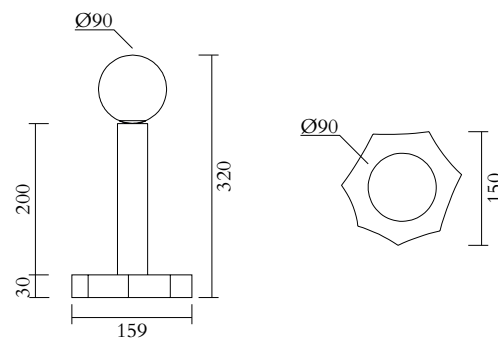

Refer to the next page

TECHNICAL DETAILS

1 x G9 LED 5W max
110-230V
IP20
Light bulb not included

CABLE LENGTH

1,50 m

MADE IN

Germany

ATELIER ARETI