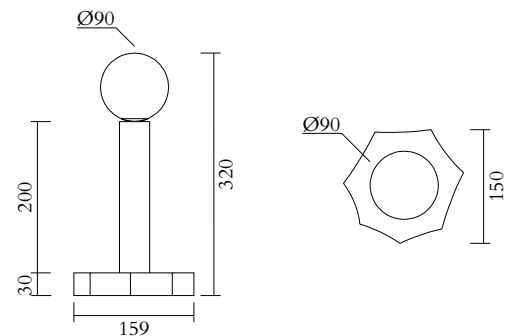

Colour Concept C - 553OL-D01-M0C

PRODUCT

Outlines, cut cylinder
Desk light / Globe 553OL-D01
01 black base, 04 pink tube

VERSIONS

Refer to the next page

TECHNICAL DETAILS

1 x G9 LED 5W max
110-230V
IP20
Light bulb not included

CABLE LENGTH

1,50 m

MADE IN

Germany

ATELIER ARETI

02 black base
03 red tube

02 black base
04 pink tube

02 black base
05 sand tube