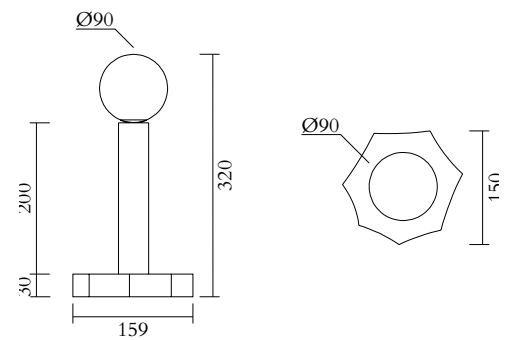

Colour Concept A - 553OL-D01-M0A

PRODUCT

Outlines, cut cylinder
Desk light / Globe 553OL-D01
Monochrome 05 sand

VERSIONS

Refer to the next page

TECHNICAL DETAILS

1 x G9 LED 5W max
110-230V
IP20
Light bulb not included

CABLE LENGTH

1,50 m

MADE IN

Germany

ATELIER ARETI

01 black

02 white

COLOUR CONCEPT A