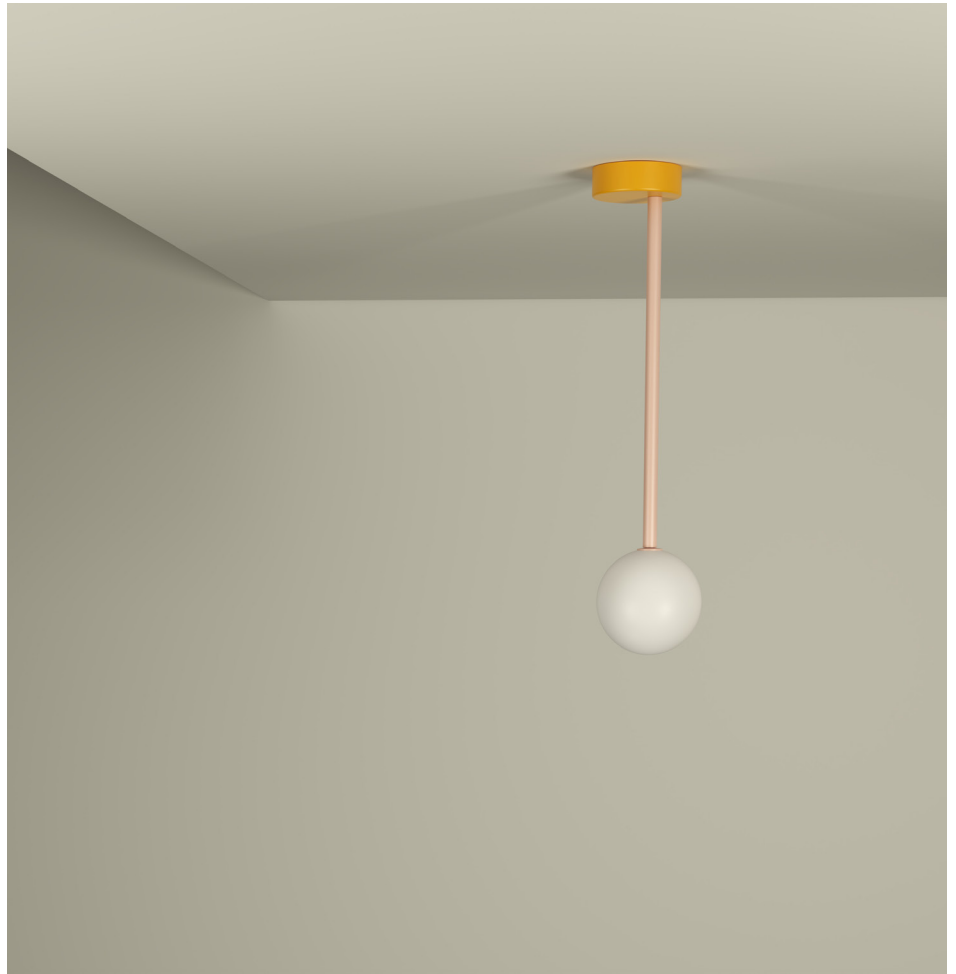

ATELIER ARETI

ELEMENTS COLLECTION

Off center

Pendant Light / Globe

556OL-P01

08 orange yellow attachment, 04 pink tube

Colour Concept D - 556OL-P01-M0D

COLOUR CONCEPTS:

Colour Concept A - 556OL-P01-M0A

PRODUCT

Off center
Pendant light / Globe 556OL-P01
06 light yellow monochrome

VERSIONS

Refer to the next page

TECHNICAL DETAILS

1 x G9 LED 5W max
110-230V
IP20
Light bulb not included

Colour Concept B - 556OL-P01-M0B

PRODUCT

Off center

Pendant light / Globe 556OL-P01

10 light blue attachment, 02 white tube

VERSIONS

Refer to the next page

TECHNICAL DETAILS