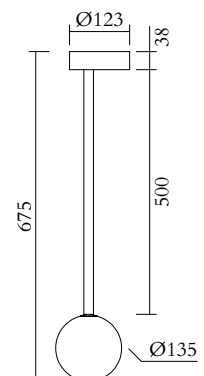

MADE IN

Germany