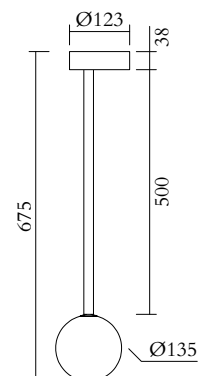

1 x G9 LED 5W max

110-230V

IP20

Light bulb not included

MADE IN

Germany

ATELIER ARETI

03 red attachment
02 white tube