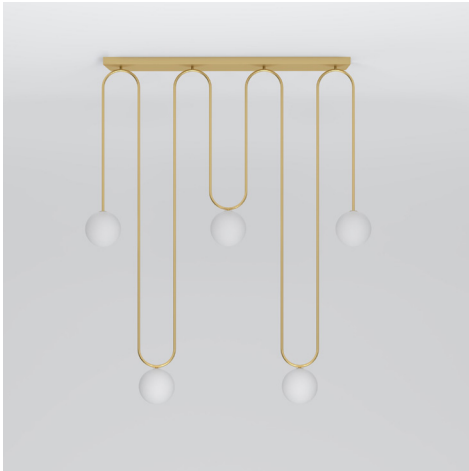

ATELIER ARETI

PRODUCT

Motive 422
Ceiling light / Long

MATERIALS AND COLOUR OPTIONS

Brushed brass; powder coated metal; white glass

VERSIONS

Brushed brass structure	422OL-C01-BR01
Black structure	422OL-C01-ME01
White structure	422OL-C01-ME02
Coloured structure	422OL-C01-ME03

MADE IN

Germany

Single ceiling roses

Sizes in mm. Flat attachments available under request. Variations in colour and size are available for some collections, please contact Areti for more details.

Our collections are hand made and made to order, small irregularities in shape or surface will occur, they are inherent to the hand made process and should not be seen as flaws. For detailed information on any products: contact@atelierareti.com

ATELIER ARETI

Single ceiling plates

Long ceiling rose

Long ceiling plate

ATELIER ARETI

PRODUCT

Motive 422
Ceiling light / Short

MATERIALS AND COLOUR OPTIONS