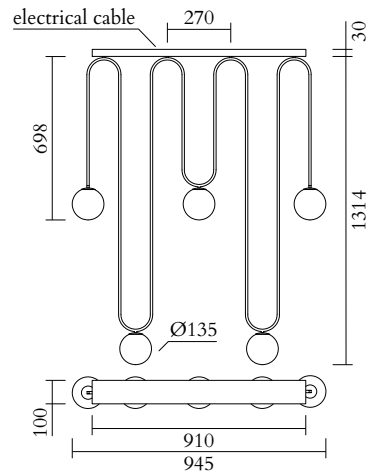

ATELIER ARETI

Long ceiling plate