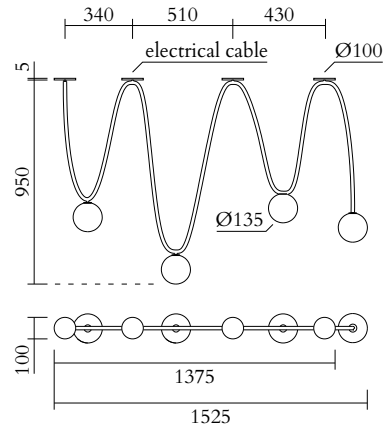

ATELIER ARETI

Single ceiling plates