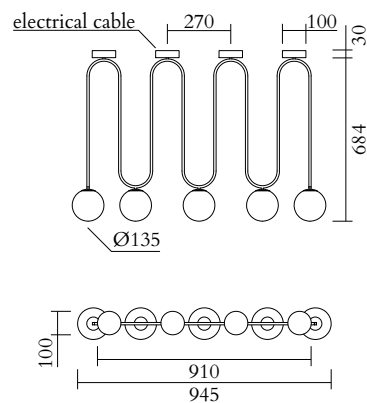

Sizes in mm. Flat attachments available under request. Variations in colour and size are available for some collections, please contact Areti for more details.

Our collections are hand made and made to order, small irregularities in shape or surface will occur, they are inherent to the hand made process and should not be seen as flaws. For detailed information on any products: contact@atelierareti.com