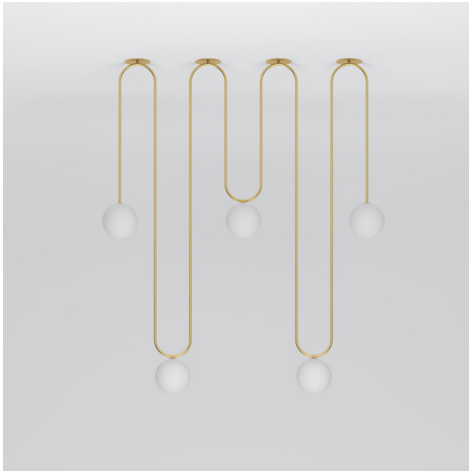

Long ceiling rose

ATELIER ARETI

Single ceiling plates