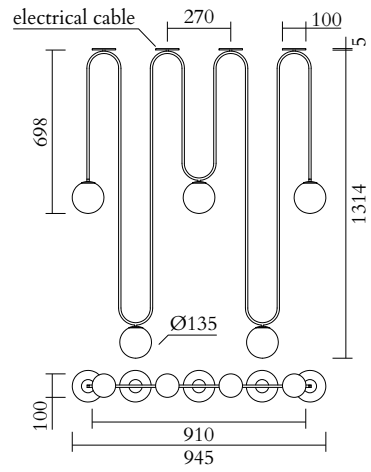

ATELIER ARETI

Single ceiling plates