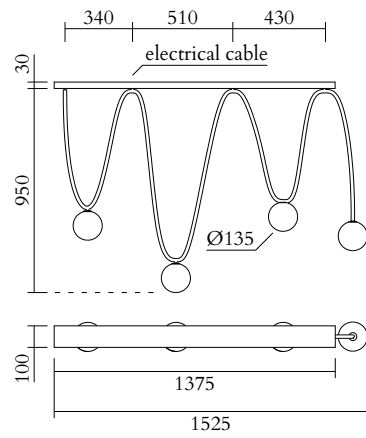

ATELIER ARETI

Long ceiling plate