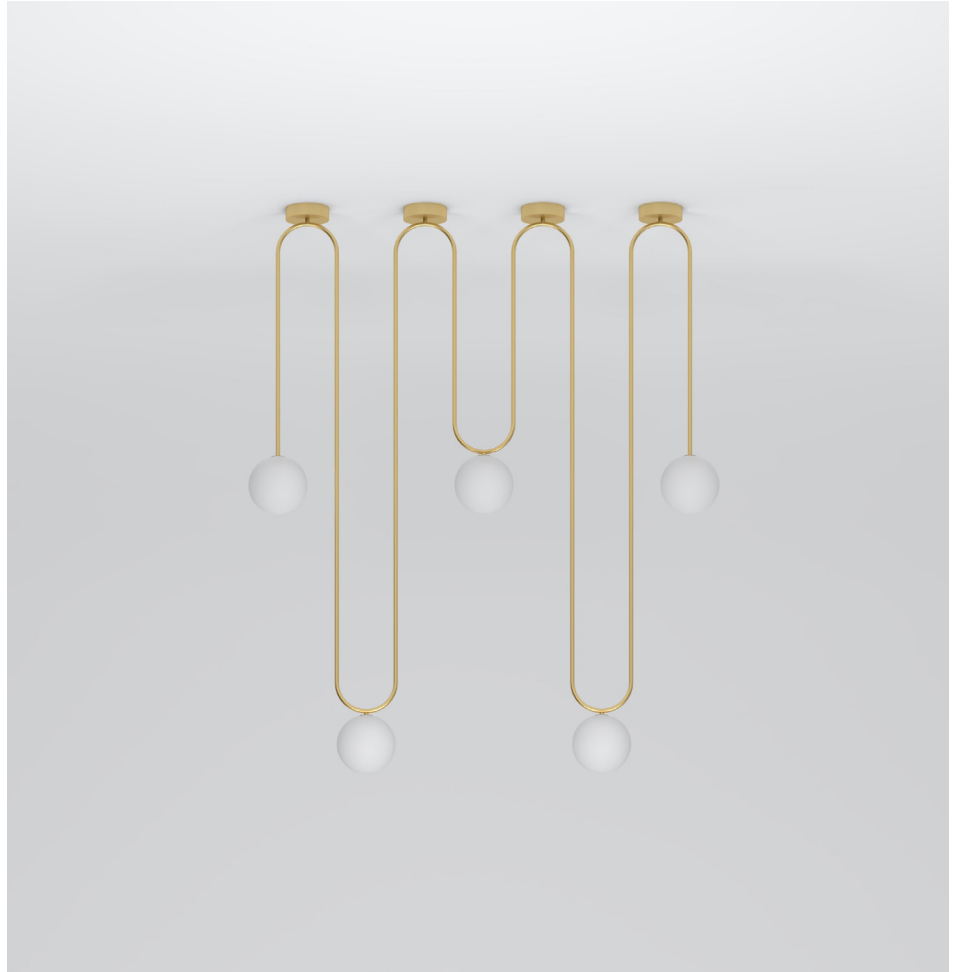

ATELIER ARETI

PRODUCT

Motive 422
Ceiling light / Long

MATERIALS AND COLOUR OPTIONS

Brushed brass; powder coated metal; white glass

VERSIONS

Brushed brass structure	422OL-C01-BR01
Black structure	422OL-C01-ME01
White structure	422OL-C01-ME02
Coloured structure	422OL-C01-ME03

TECHNICAL DETAILS

5 x G9 LED 5W max
110-230V
IP20
Light bulbs not included

NOTE

The product is available with single ceiling roses, single ceiling plates, long ceiling rose or long ceiling plate, please see figures below

MADE IN

Germany

Single ceiling roses