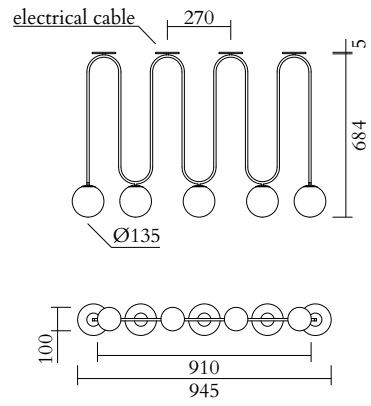

ATELIER ARETI

Single ceiling plates