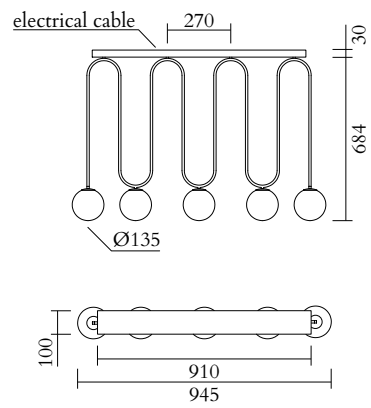

ATELIER ARETI

Long ceiling plate