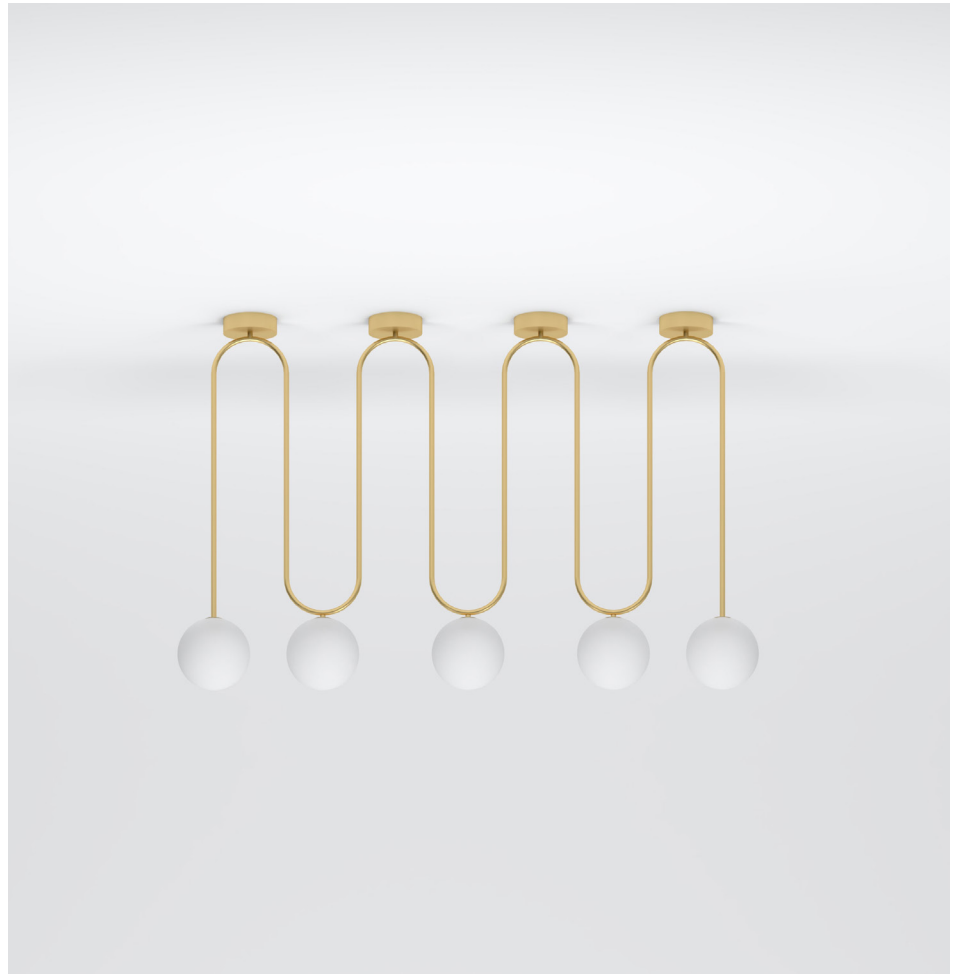

ATELIER ARETI

PRODUCT

Motive 422
Ceiling light / Short

MATERIALS AND COLOUR OPTIONS

Brushed brass; powder coated metal; white glass

VERSIONS

Brushed brass structure	422OL-C02-BR01
Black structure	422OL-C02-ME01
White structure	422OL-C02-ME02
Coloured structure	422OL-C02-ME03

TECHNICAL DETAILS

5 x G9 LED 5W max
110-230V
IP20
Light bulbs not included

NOTE

The product is available with single ceiling roses, single ceiling plates, long ceiling rose or long ceiling plate, please see figures below

MADE IN

Germany

Single ceiling roses