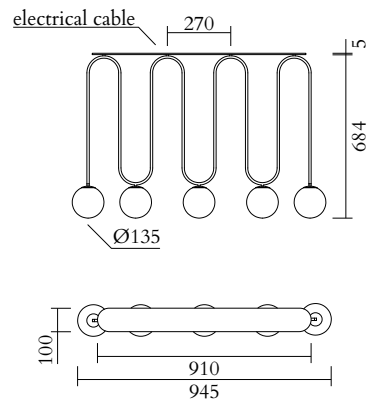

ATELIER ARETI

Single ceiling plates

Long ceiling rose

Long ceiling plate

ATELIER ARETI

PRODUCT

Motive 422
Ceiling light / Free drawing

MATERIALS AND COLOUR OPTIONS