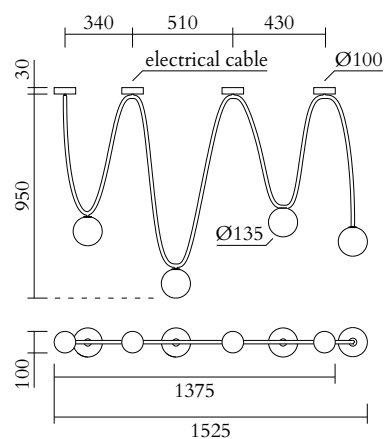

Sizes in mm. Flat attachments available under request. Variations in colour and size are available for some collections, please contact Areti for more details.

Our collections are hand made and made to order, small irregularities in shape or surface will occur, they are inherent to the hand made process and should not be seen as flaws. For detailed information on any products: contact@atelierareti.com