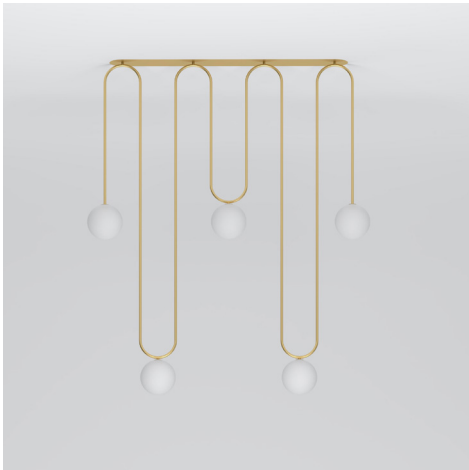

ATELIER ARETI

PRODUCT

Motive 422
Ceiling light / Long

MATERIALS AND COLOUR OPTIONS

Brushed brass; powder coated metal; white glass

VERSIONS

Brushed brass structure	422OL-C01-BR01
Black structure	422OL-C01-ME01
White structure	422OL-C01-ME02
Coloured structure	422OL-C01-ME03

ATELIER ARETI

Single ceiling plates

Long ceiling rose

Long ceiling plate

ATELIER ARETI

PRODUCT

Motive 422
Ceiling light / Short

MATERIALS AND COLOUR OPTIONS

Brushed brass; powder coated metal; white glass

VERSIONS

Brushed brass structure	422OL-C02-BR01
Black structure	422OL-C02-ME01
White structure	422OL-C02-ME02
Coloured structure	422OL-C02-ME03

TECHNICAL DETAILS