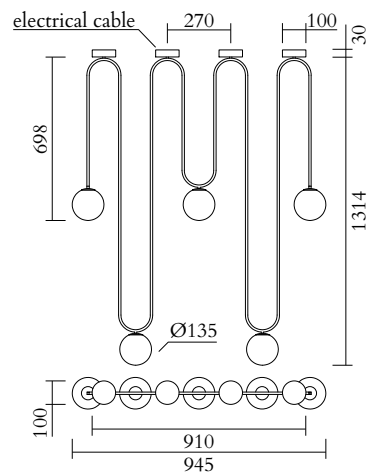

Sizes in mm. Flat attachments available under request. Variations in colour and size are available for some collections, please contact Areti for more details.

Our collections are hand made and made to order, small irregularities in shape or surface will occur, they are inherent to the hand made process and should not be seen as flaws. For detailed information on any products: contact@atelierareti.com