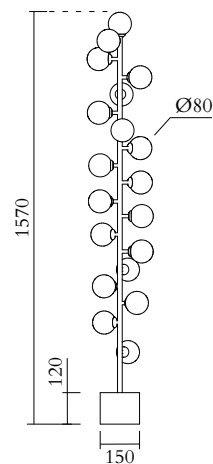

## TECHNICAL DETAILS

19 x G9 LED, recommended wattage per bulb 3 W max  
Recommended bulb size: diameter 16mm, total length 47mm (diameter must be under 20mm)

110-230V

IP20

Light bulbs not included

## CABLE LENGTH

2,00 m

## MADE IN

Germany

Sizes in mm. Flat attachments available only on request. Variations in colour and size are available for some collections, please contact Areti for more details.

Our collections are hand made and made to order, small irregularities in shape or surface will occur, they are inherent to the hand made process and should not be seen as flaws. For detailed information on any products: [contact@atelierareti.com](mailto:contact@atelierareti.com)