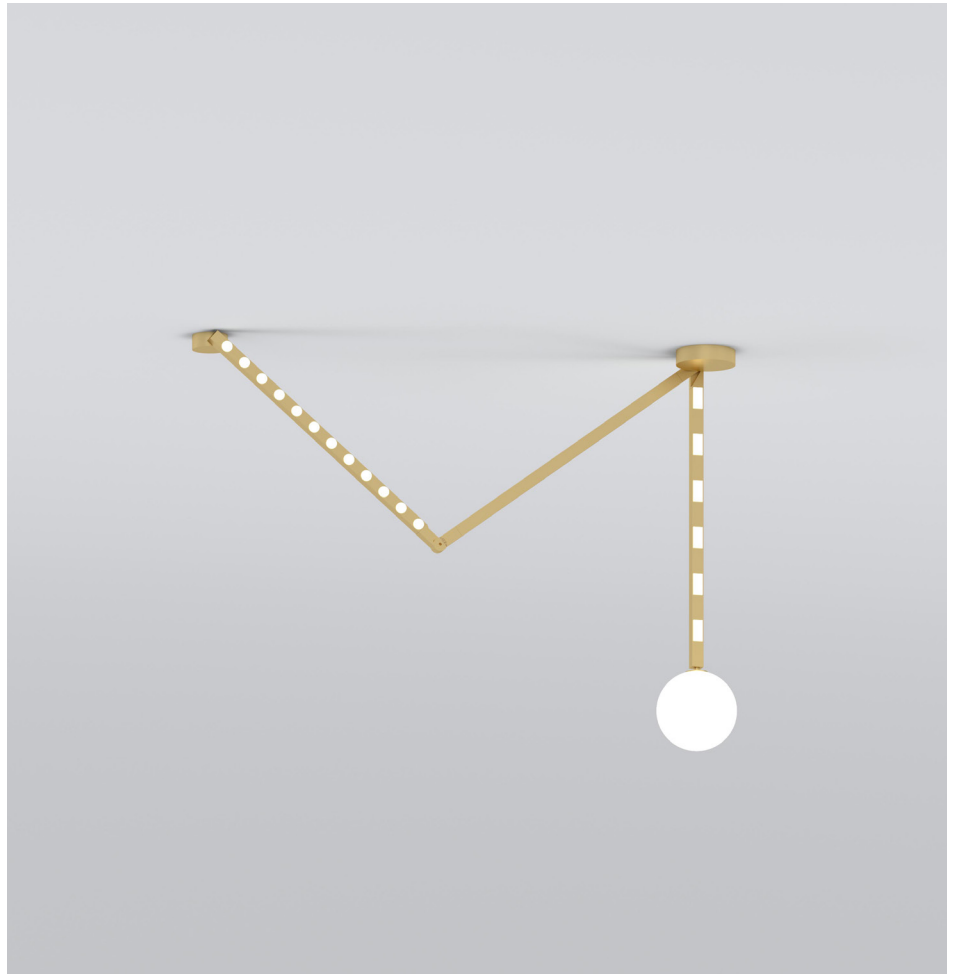

ATELIER ARETI

PRODUCT

Linetype 474
Ceiling light / Dots + solid + dashes + pendant globe
on single tube

MATERIALS AND COLOUR OPTIONS

Brushed brass; white acrylic; white glass

VERSIONS

Brass structure; white acrylic 474OL-C04-BR01

TECHNICAL DETAILS

Globe Ø135: 1 x G9 LED 5W max

Built in LED tube

Input voltage EU: 230V

Input voltage US: 110V

Output voltage: 24V

2700K

IP20

NOTE

Built in LED light source can be changed by Atelier Areti or a qualified workshop only

MADE IN

Germany

Sizes in mm. Flat attachments available under request. Variations in colour and size are available for some collections, please contact Areti for more details.

Our collections are hand made and made to order, small irregularities in shape or surface will occur, they are inherent to the hand made process and should not be seen as flaws. For detailed information on any products: contact@atelierareti.com