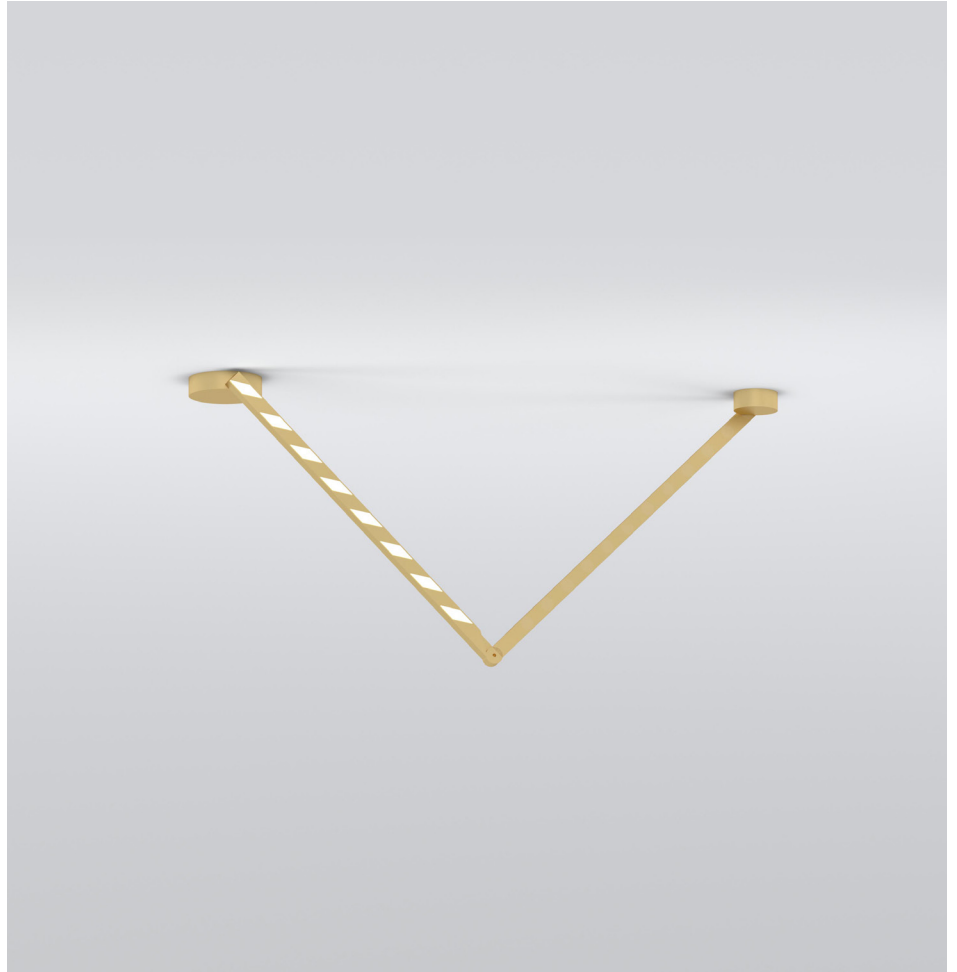

ATELIER ARETI

PRODUCT

Linetype 474
Ceiling light / Dots on single tube

MATERIALS AND COLOUR OPTIONS

Brushed brass; white acrylic

VERSIONS

Brass structure; white acrylic 474OL-C01-BR01

TECHNICAL DETAILS

Built in LED
Input voltage EU: 230V
Input voltage US: 110V
Output voltage: 24V
2700K
IP20

NOTE

Built in LED light source can be changed by Atelier Areti or a qualified workshop only

MADE IN

Germany

Sizes in mm. Flat attachments available under request. Variations in colour and size are available for some collections, please contact Areti for more details.

Our collections are hand made and made to order, small irregularities in shape or surface will occur, they are inherent to the hand made process and should not be seen as flaws. For detailed information on any products: contact@atelierareti.com