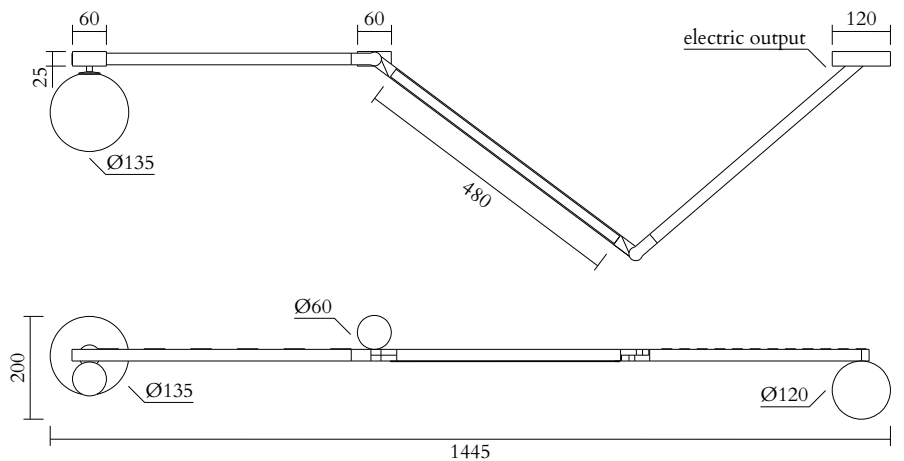

ATELIER ARETI

PRODUCT

Linetype 474

Ceiling light / Dots + solid + dashes + globe on single tube

MATERIALS AND COLOUR OPTIONS

Brushed brass; white acrylic; white glass

VERSIONS

Brass structure; white acrylic 474OL-C03-BR01

TECHNICAL DETAILS

Globe Ø135: 1 x G9 LED 5W max

Built in LED tube

Input voltage EU: 230V

Input voltage US: 110V

Output voltage: 24V

2700K

IP20

NOTE

Built in LED light source can be changed by Atelier Areti or a qualified workshop only

MADE IN

Germany

Sizes in mm. Flat attachments available under request. Variations in colour and size are available for some collections, please contact Areti for more details.

Our collections are hand made and made to order, small irregularities in shape or surface will occur, they are inherent to the hand made process and should not be seen as flaws. For detailed information on any products: contact@atelierareti.com