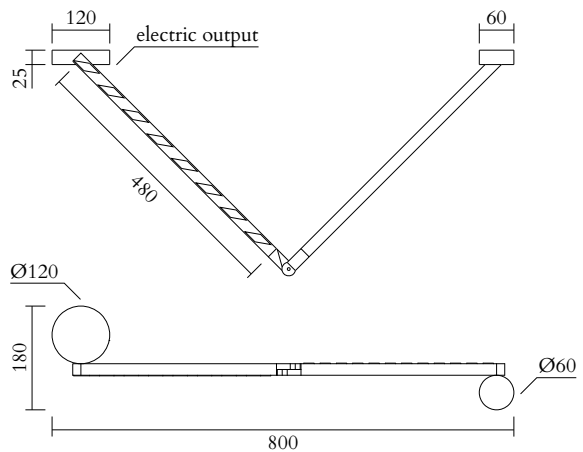

ATELIER ARETI

PRODUCT

Linetype 474
Ceiling light / Dots on single tube

MATERIALS AND COLOUR OPTIONS

Brushed brass; white acrylic

VERSIONS

Brass structure; white acrylic 474OL-C01-BR01

TECHNICAL DETAILS

Built in LED
Input voltage EU: 230V
Input voltage US: 110V
Output voltage: 24V
2700K
IP20

NOTE

Built in LED light source can be changed by Atelier Areti or a qualified workshop only

MADE IN

Germany

Sizes in mm. Flat attachments available under request. Variations in colour and size are available for some collections, please contact Areti for more details.

Our collections are hand made and made to order, small irregularities in shape or surface will occur, they are inherent to the hand made process and should not be seen as flaws. For detailed information on any products: contact@atelierareti.com