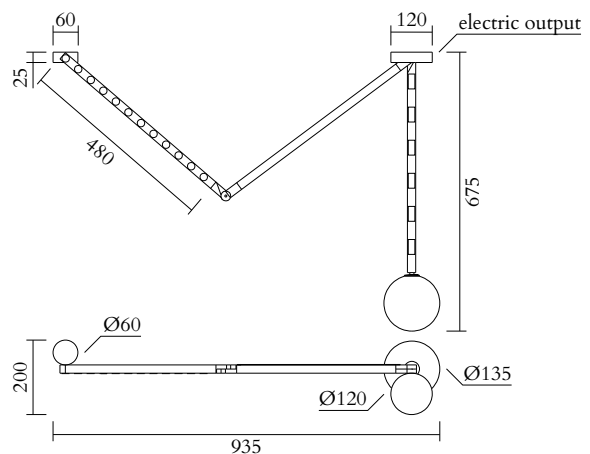

ATELIER ARETI

PRODUCT

Linetype 474
Ceiling light / Dots + solid + dashes + pendant globe
on single tube

MATERIALS AND COLOUR OPTIONS

Brushed brass; white acrylic; white glass

VERSIONS

Brass structure; white acrylic 474OL-C04-BR01

TECHNICAL DETAILS

Globe Ø135: 1 x G9 LED 5W max

Built in LED tube

Input voltage EU: 230V

Input voltage US: 110V

Output voltage: 24V

2700K

IP20

NOTE

Built in LED light source can be changed by Atelier Areti or a qualified workshop only

MADE IN

Germany

Sizes in mm. Flat attachments available under request. Variations in colour and size are available for some collections, please contact Areti for more details.

Our collections are hand made and made to order, small irregularities in shape or surface will occur, they are inherent to the hand made process and should not be seen as flaws. For detailed information on any products: contact@atelierareti.com