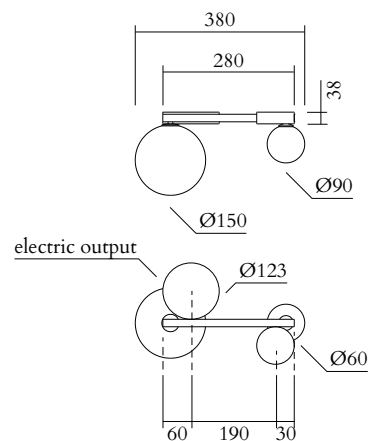

Globe Ø90: 1 x G9 LED 5W max

Globe Ø150: 1 x G9 LED 5W max

110-230V

IP20

Light bulbs not included

MADE IN

Germany

Sizes in mm. Flat attachments available under request. Variations in colour and size are available for some collections, please contact Areti for more details.