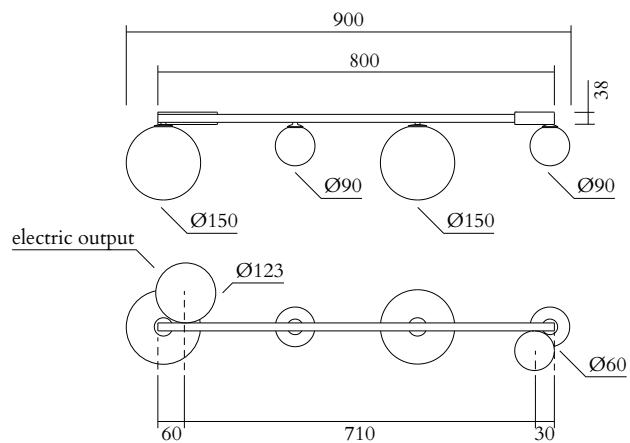

ATELIER ARETI

PRODUCT

Line, Globes and Discs 320
Ceiling light / Medium / 4 globes

MATERIALS AND COLOUR OPTIONS

Brushed brass; white glass

VERSIONS

Brushed brass structure 320OL-C01-BR01

TECHNICAL DETAILS

Globes Ø90: 2 x G9 LED 5W max
Globes Ø150: 2 x G9 LED 5W max
110-230V
IP20
Light bulbs not included

MADE IN

Germany

Sizes in mm. Flat attachments available under request. Variations in colour and size are available for some collections, please contact Areti for more details.

Globe Ø90: 1 x G9 LED 5W max

Globe Ø150: 1 x G9 LED 5W max

110-230V

IP20

Light bulbs not included

MADE IN

Germany

Sizes in mm. Flat attachments available under request. Variations in colour and size are available for some collections, please contact Areti for more details.