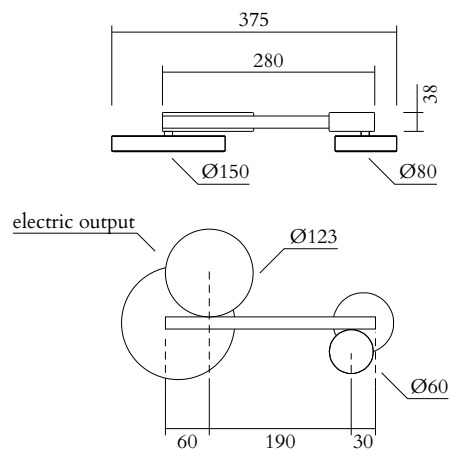

ATELIER ARETI

PRODUCT

Line, Globes and Discs 320
Ceiling light / Short / 2 circles

MATERIALS AND COLOUR OPTIONS

Brushed brass; white acrylic

VERSIONS

Brushed brass structure   320OL-C08-BR01

LED SPECIFICATION

Built in LED 20W
Input voltage EU: 230V
Input voltage US: 110V
Output voltage: 24V
2700K
IP20

NOTE

Built in LED light source can be changed by Atelier Areti or a qualified workshop only

MADE IN

Germany

Sizes in mm. Flat attachments available under request. Variations in colour and size are available for some collections, please contact Areti for more details.

Our collections are hand made and made to order, small irregularities in shape or surface will occur, they are inherent to the hand made process and should not be seen as flaws. For detailed information on any products: contact@atelierareti.com