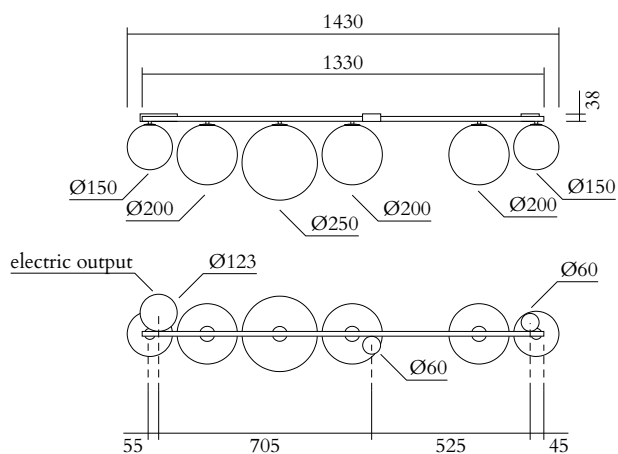

Globes Ø150: 2 x G9 LED 5W max

Globes Ø200: 3 x E27 LED 10W max (US: E26)

Globe Ø250: 1 x E27 LED 10W max (US: E26)

110-230V

IP20

Light bulbs not included

MADE IN

Germany