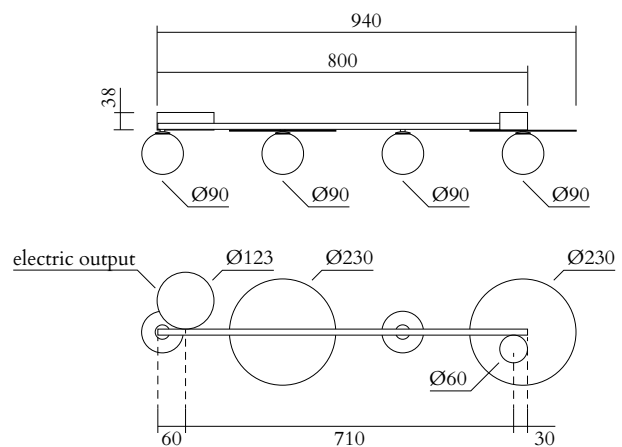

ATELIER ARETI

PRODUCT

Line, Globes and Discs 320
Ceiling light / Medium / 4 globes + 2 discs

MATERIALS AND COLOUR OPTIONS

Brushed brass; white glass

VERSIONS

Brushed brass structure 320OL-C04-BR01

TECHNICAL DETAILS

4 x G9 LED 5W max
110-230V
IP20
Light bulbs not included

MADE IN

Germany

Sizes in mm. Flat attachments available under request. Variations in colour and size are available for some collections, please contact Areti for more details.

Our collections are hand made and made to order, small irregularities in shape or surface will occur, they are inherent to the hand made process and should not be seen as flaws. For detailed information on any products: contact@atelierareti.com