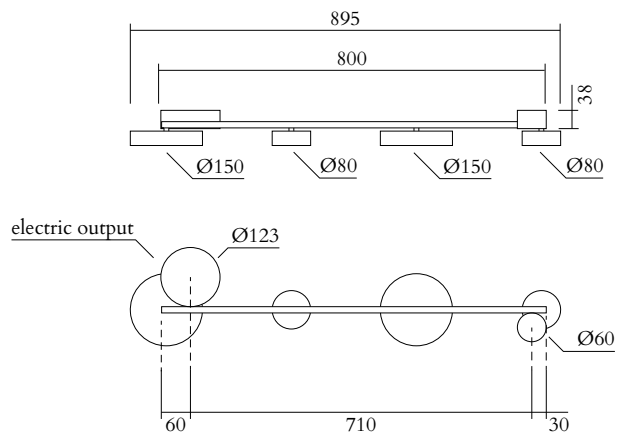

ATELIER ARETI

PRODUCT

Line, Globes and Discs 320
Ceiling light / Medium / 4 circles

MATERIALS AND COLOUR OPTIONS

Brushed brass; white acrylic

VERSIONS

Brushed brass structure 320OL-C07-BR01

LED SPECIFICATION

Built in LED 40W
Input voltage EU: 230V
Input voltage US: 110V
Output voltage: 24V
2700K
IP20

NOTE

Built in LED light source can be changed by Atelier Areti or a qualified workshop only

MADE IN

Germany

Sizes in mm. Flat attachments available under request. Variations in colour and size are available for some collections, please contact Areti for more details.

Our collections are hand made and made to order, small irregularities in shape or surface will occur, they are inherent to the hand made process and should not be seen as flaws. For detailed information on any products: contact@atelierareti.com