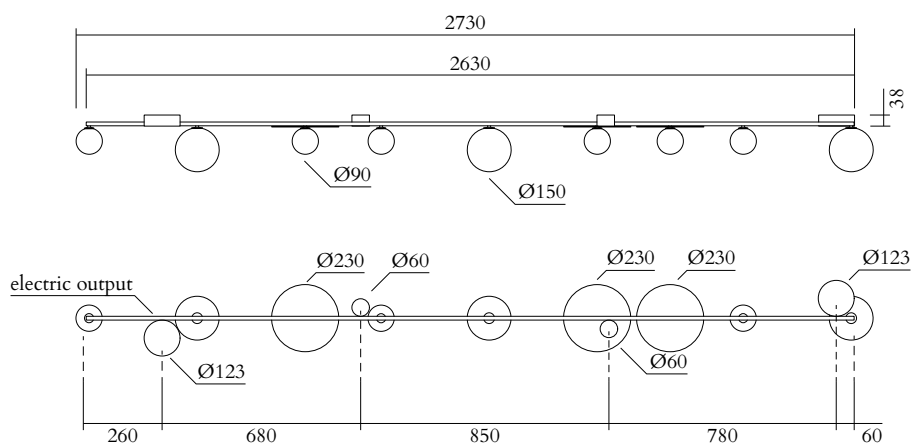

Globe Ø90: 6 x G9 LED 5W max

Globe Ø150: 3 x G9 LED 5W max

110-230V

IP20

Light bulbs not included

MADE IN

Germany

Sizes in mm. Flat attachments available under request. Variations in colour and size are available for some collections, please contact Areti for more details.