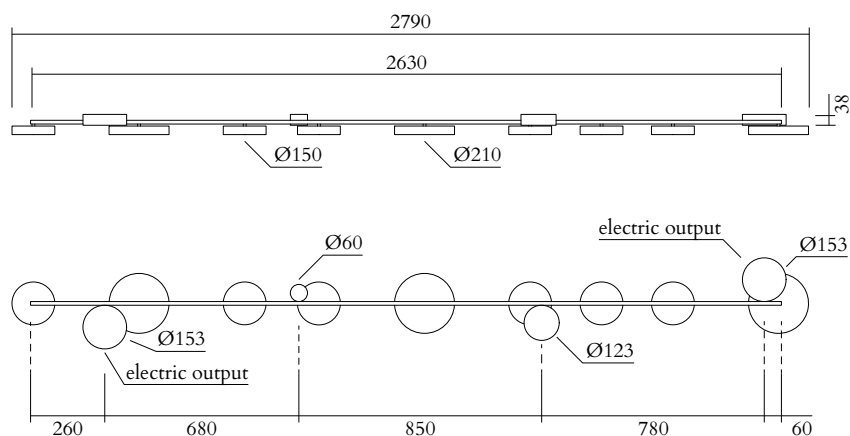

ATELIER ARETI

PRODUCT

Line, Globes and Discs 320
Ceiling light / Long / 9 circles

MATERIALS AND COLOUR OPTIONS

Brushed brass; white acrylic

VERSIONS

Brushed brass structure 320OL-C06-BR01

LED SPECIFICATION

Built in LED 186W
Input voltage EU: 230V
Input voltage US: 110V
Output voltage: 24V
2700K
IP20

NOTE

Built in LED light source can be changed by Atelier Areti or a qualified workshop only

MADE IN

Germany

Sizes in mm. Flat attachments available under request. Variations in colour and size are available for some collections, please contact Areti for more details.

Our collections are hand made and made to order, small irregularities in shape or surface will occur, they are inherent to the hand made process and should not be seen as flaws. For detailed information on any products: contact@atelierareti.com