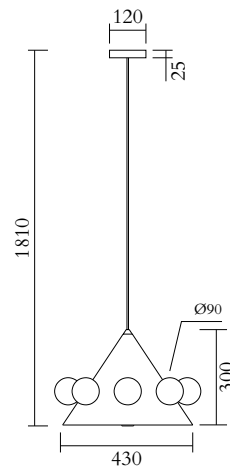

ATELIER ARETI

PRODUCT

Large cone with globes 471
Pendant light

MATERIALS AND COLOUR OPTIONS

Powder coated metal; white acrylic; white glass

VERSIONS

Black cone; white acrylic panel 471OL-P02-ME01
Coloured cone; white acrylic panel 471OL-P02-ME02

TECHNICAL DETAILS

13 x G9 LED 5W max
110-230V
IP20
Light bulbs not included

CABLE LENGTH

1,50 m

MADE IN

Germany

Sizes in mm. Flat attachments available under request. Variations in colour and size are available for some collections, please contact Areti for more details.