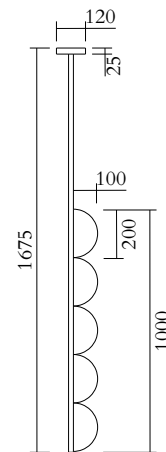

MADE IN

Germany

Sizes in mm. Flat attachments available under request. Variations in colour and size are available for some collections, please contact Areti for more details.

Our collections are hand made and made to order, small irregularities in shape or surface will occur, they are inherent to the hand made process and should not be seen as flaws. For detailed information on any products: contact@atelierareti.com