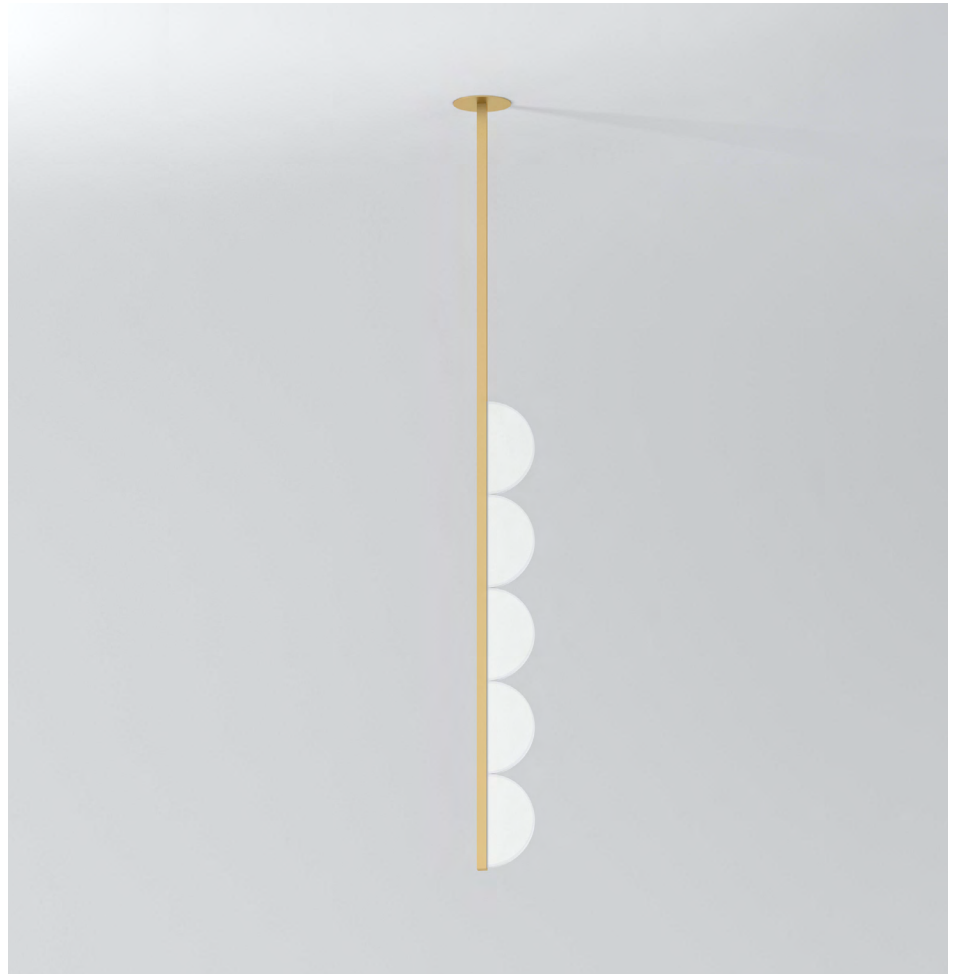

ATELIER ARETI

PRODUCT

Inside out 491
Pendant light / Semi circles

MATERIALS AND COLOUR OPTIONS

Brushed brass; powder coated metal; nickel; white acrylic

VERSIONS

Brushed brass structure; white acrylic panels
491OL-P02-BR01
Black structure; white acrylic panels
491OL-P02-ME01
White structure; white acrylic panels
491OL-P02-ME02
Coloured metal structure; white acrylic panels
491OL-P02-ME03
Nickel structure; white acrylic panels
491OL-P02-NI01

TECHNICAL DETAILS

Built in LED
Input voltage EU: 230V
Input voltage US: 110V
Output voltage: 24V
2700K
IP20

NOTE

1. Built in LED light source can be changed by Atelier Areti or a qualified workshop only
2. Flat ceiling attachment is available upon request

MADE IN

Germany

Sizes in mm. Flat attachments available under request. Variations in colour and size are available for some collections, please contact Areti for more details.

Our collections are hand made and made to order, small irregularities in shape or surface will occur, they are inherent to the hand made process and should not be seen as flaws. For detailed information on any products: contact@atelierareti.com