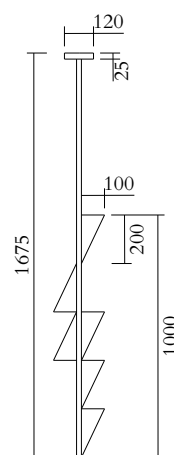

ATELIER ARETI

PRODUCT

Inside out 491

Pendant light / Triangles on both sides

MATERIALS AND COLOUR OPTIONS

Brushed brass; powder coated metal; nickel; white acrylic

VERSIONS

Brushed brass structure; white acrylic panels

491OL-P03-BR01

Black structure; white acrylic panels

491OL-P03-ME01

White structure; white acrylic panels

491OL-P03-ME02

Coloured metal structure; white acrylic panels

491OL-P03-ME03

Nickel structure; white acrylic panels

491OL-P03-NI01

TECHNICAL DETAILS

Built in LED

Input voltage EU: 230V

Input voltage US: 110V

Output voltage: 24V

2700K

IP20

NOTE

1. Built in LED light source can be changed by Atelier Areti or a qualified workshop only

2. Flat ceiling attachment is available upon request

MADE IN

Germany

Sizes in mm. Flat attachments available under request. Variations in colour and size are available for some collections, please contact Areti for more details.

Our collections are hand made and made to order, small irregularities in shape or surface will occur, they are inherent to the hand made process and should not be seen as flaws. For detailed information on any products: contact@atelierareti.com