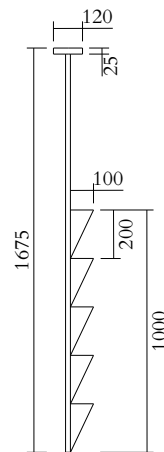

ATELIER ARETI

PRODUCT

Inside out 491
Pendant light / Triangles

MATERIALS AND COLOUR OPTIONS

Brushed brass; powder coated metal; nickel; white acrylic

VERSIONS

Brushed brass structure; white acrylic panels
491OL-P01-BR01
Black structure; white acrylic panels
491OL-P01-ME01
White structure; white acrylic panels
491OL-P01-ME02
Coloured metal structure; white acrylic panels
491OL-P01-ME03
Nickel structure; white acrylic panels
491OL-P01-NI01

MADE IN

Germany

Sizes in mm. Flat attachments available under request. Variations in colour and size are available for some collections, please contact Areti for more details.

Our collections are hand made and made to order, small irregularities in shape or surface will occur, they are inherent to the hand made process and should not be seen as flaws. For detailed information on any products: contact@atelierareti.com