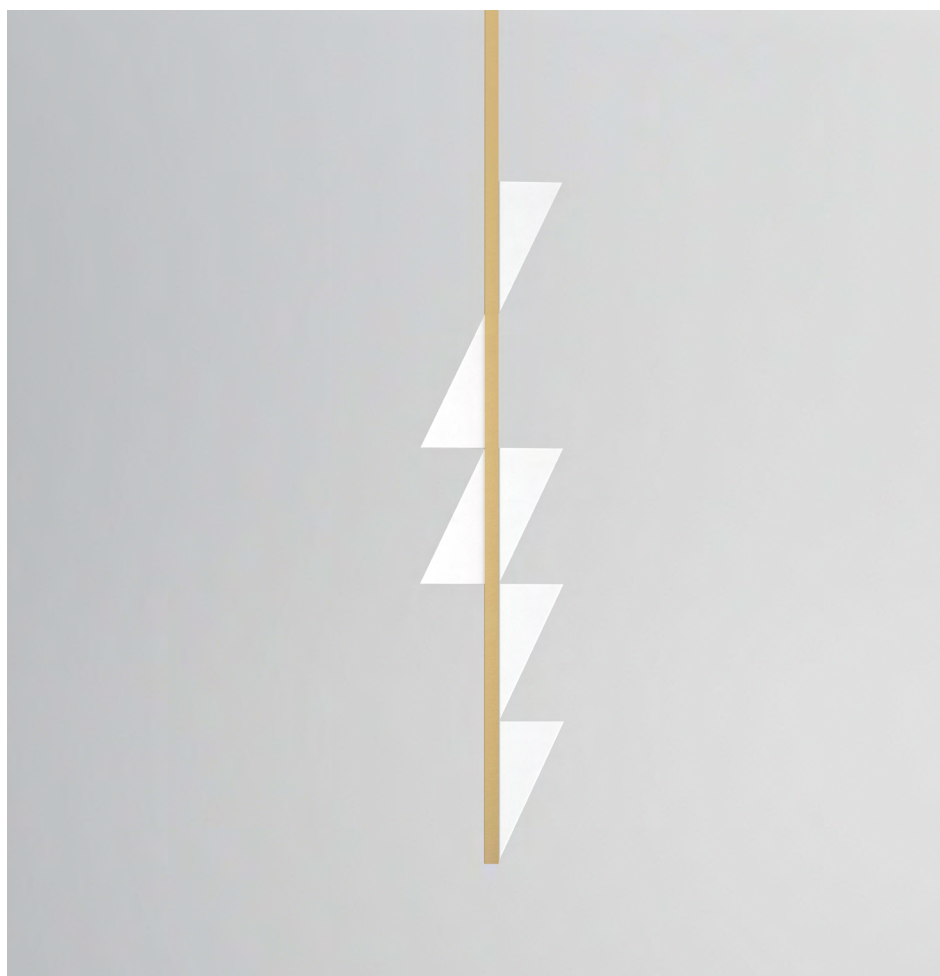

ATELIER ARETI

PRODUCT

Inside out 491

Pendant light / Triangles on both sides

MATERIALS AND COLOUR OPTIONS

Brushed brass; powder coated metal; nickel; white acrylic

VERSIONS

Brushed brass structure; white acrylic panels

491OL-P03-BR01

Black structure; white acrylic panels

491OL-P03-ME01

White structure; white acrylic panels

491OL-P03-ME02

Coloured metal structure; white acrylic panels

491OL-P03-ME03

Nickel structure; white acrylic panels

491OL-P03-NI01

TECHNICAL DETAILS

Built in LED

Input voltage EU: 230V

Input voltage US: 110V

Output voltage: 24V

2700K

IP20

NOTE

1. Built in LED light source can be changed by Atelier Areti or a qualified workshop only

2. Flat ceiling attachment is available upon request

MADE IN

Germany

Sizes in mm. Flat attachments available under request. Variations in colour and size are available for some collections, please contact Areti for more details.

Our collections are hand made and made to order, small irregularities in shape or surface will occur, they are inherent to the hand made process and should not be seen as flaws. For detailed information on any products: contact@atelierareti.com