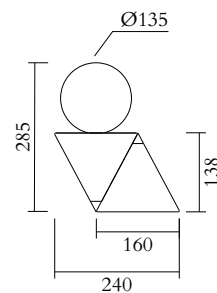

TECHNICAL DETAILS

1 x G9 LED 5W max
110-230V
IP20
Light bulbs not included

CABLE LENGTH

1,50 m

MADE IN

Germany

Sizes in mm. Flat attachments available under request. Variations in colour and size are available for some collections, please contact Areti for more details.