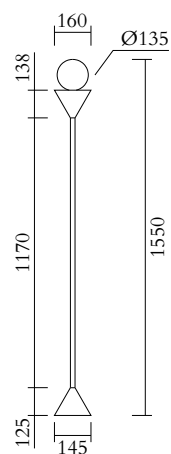

ATELIER ARETI

PRODUCT

Harlequin 459
Floor light

MATERIALS AND COLOUR OPTIONS

Powder coated metal; white glass

VERSIONS

| | |
|-------------------------|----------------|
| Black structure | 459OL-F01-ME01 |
| White structure | 459OL-F01-ME02 |
| Black + white structure | 459OL-F01-ME03 |
| Coloured structure | 459OL-F01-ME04 |

TECHNICAL DETAILS

1 x G9 LED 5W max
110-230V
IP20
Light bulbs not included

CABLE LENGTH

2,00 m

MADE IN

Germany

Sizes in mm. Flat attachments available under request. Variations in colour and size are available for some collections, please contact Areti for more details.