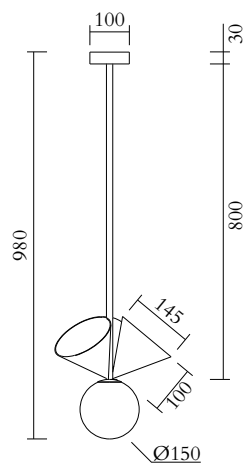

ATELIER ARETI

PRODUCT

Globe with three cones 479
Pendant light

MATERIALS AND COLOUR OPTIONS

Powder coated metal; brushed brass; white glass

VERSIONS

Brass tube and attachment; black cones (white reflectors) 479OL-P01-BR01

Black tube, attachment and cones (white reflectors) 479OL-P01-ME01

TECHNICAL DETAILS

4 x G9 LED 5W max (US: E12)

110-230V

IP20

Light bulbs not included

NOTE

Flat ceiling attachment is available upon request

MADE IN

Germany

Sizes in mm. Flat attachments available on request. Variations in colour and size are available for some collections, please contact Areti for more details.

Our collections are hand made and made to order, small irregularities in shape or surface will occur, they are inherent to the hand made process and should not be seen as flaws. For detailed information on any products: contact@atelierareti.com