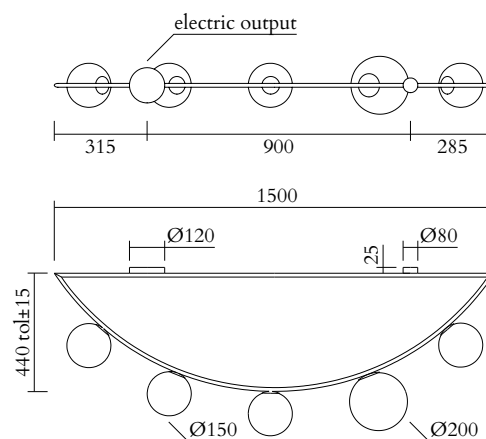

110-230V

IP20

Light bulbs not included

WEIGHT

16 kg

MADE IN

Germany

Sizes in mm. Flat attachments available only under request. Variations in colour and size are available for some collections, please contact Areti for more details.