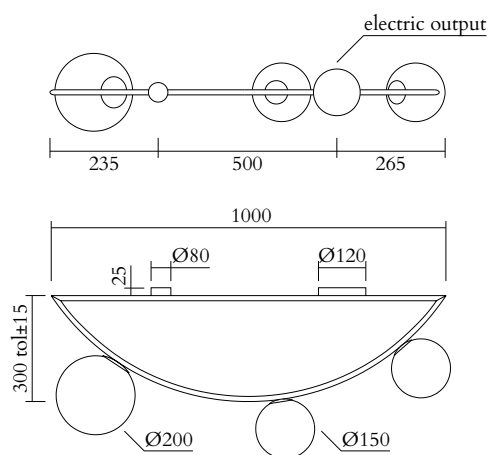

110-230V

IP20

Light bulbs not included

WEIGHT

9 kg

MADE IN

Germany

Sizes in mm. Flat attachments available only under request. Variations in colour and size are available for some collections, please contact Areti for more details.