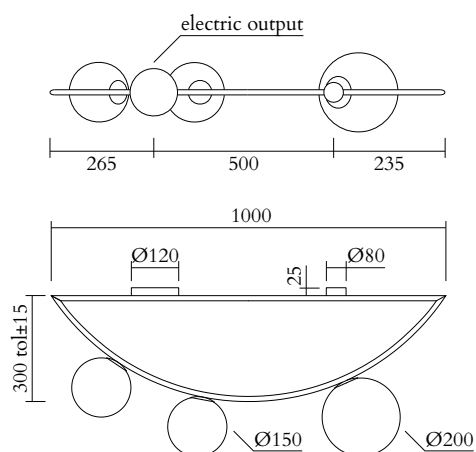

110-230V

IP20

Light bulbs not included

WEIGHT

9 kg

MADE IN

Germany

Sizes in mm. Flat attachments available only under request. Variations in colour and size are available for some collections, please contact Areti for more details.