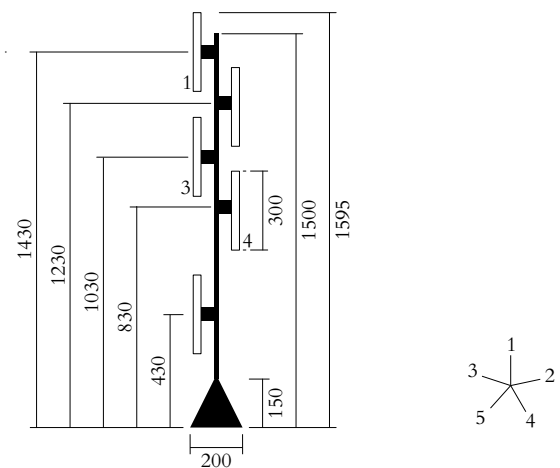

White structure; white acrylic tubes

102OL-F01-ME02

Colour structure; white acrylic tubes

102OL-F01-ME03

TECHNICAL DETAILS

Double oval peg architectural light max 60W with S14D
lampholder

110-230V

IP20

WEIGHT

15 kg

CABLE LENGTH

2,00 m

NOTE

Inclusive of tubes

MADE IN

Germany