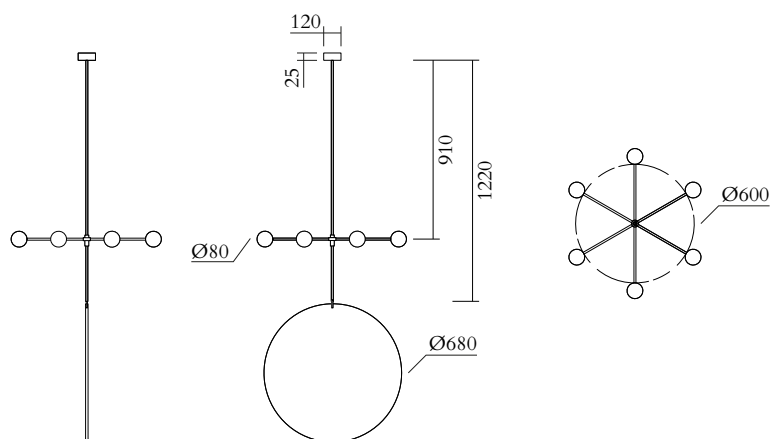

ATELIER ARETI

PRODUCT

Epic 3 180
Pendant light / 1 row and disc

MATERIALS AND COLOUR OPTIONS

Powder coated metal; brushed brass; white glass

VERSIONS

Brushed brass tube, ceiling attachment and disc

180OL-P01-BR01

Black tube and ceiling attachment; brushed brass disc

180OL-P01-ME01

White tube and ceiling attachment; brushed brass disc

180OL-P01-ME02

TECHNICAL DETAILS

6 x G9 LED 5W max

Recommended bulb size: diameter 16mm, total length
47mm (diameter must be under 20 mm)

110-230V

IP20

Light bulbs not included

WEIGHT

25 kg

MADE IN

Germany

Sizes in mm. Flat attachments available only under request. Variations in colour and size are available for some collections, please contact Areti for more details.

Our collections are hand made and made to order, small irregularities in shape or surface will occur, they are inherent to the hand made process and should not be seen as flaws. For detailed information on any products: contact@atelierareti.com