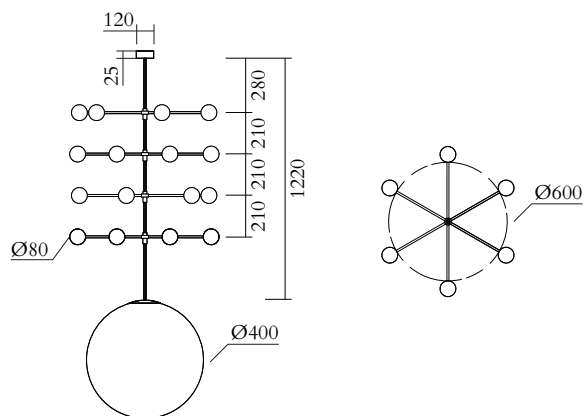

ATELIER ARETI

PRODUCT

Epic 3 180
Pendant light / 4 row and globe

MATERIALS AND COLOUR OPTIONS

Powder coated metal; brushed brass; white glass

VERSIONS

Brushed brass tube and ceiling attachment

180OL-P03-BR01

Black tube and ceiling attachment 180OL-P03-ME01

White tube and ceiling attachment 180OL-P03-ME02

TECHNICAL DETAILS

Globes Ø80: 24 x G9 LED 5W max

Recommended bulb size: diameter 16mm, total length
47mm (diameter must be under 20 mm)

Globe Ø400: 1 x E27 LED 10W max (US: E26)

110-230V

IP20

Light bulbs not included

WEIGHT

35 kg

MADE IN

Germany

Sizes in mm. Flat attachments available only under request. Variations in colour and size are available for some collections, please contact Areti for more details.

Our collections are hand made and made to order, small irregularities in shape or surface will occur, they are inherent to the hand made process and should not be seen as flaws. For detailed information on any products: contact@atelierareti.com