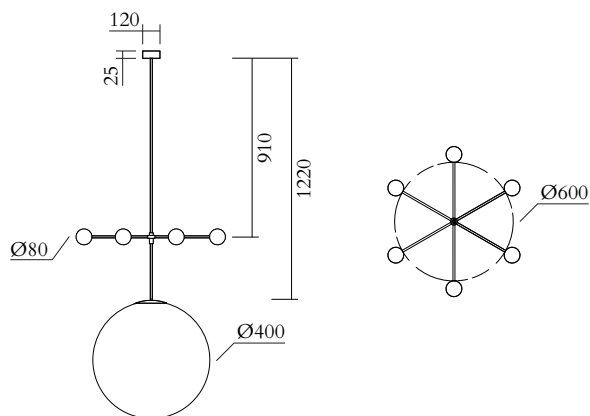

ATELIER ARETI

PRODUCT

Epic 3 180
Pendant light / 1 row and globe

MATERIALS AND COLOUR OPTIONS

Powder coated metal; brushed brass; white glass

VERSIONS

Brushed brass tube and ceiling attachment

180OL-P04-BR01

Black tube and ceiling attachment 180OL-P04-ME01

White tube and ceiling attachment 180OL-P04-ME02

TECHNICAL DETAILS

Globes $\text{Ø}80$: 6 x G9 LED 5W max

Recommended bulb size: diameter 16mm, total length 47mm (diameter must be under 20 mm)

Globe $\text{Ø}400$: 1 x E27 LED 10W max (US: E26)

110-230V

IP20

Light bulbs not included

WEIGHT

25 kg

MADE IN

Germany

Sizes in mm. Flat attachments available only under request. Variations in colour and size are available for some collections, please contact Areti for more details.

Our collections are hand made and made to order, small irregularities in shape or surface will occur, they are inherent to the hand made process and should not be seen as flaws. For detailed information on any products: contact@atelierareti.com