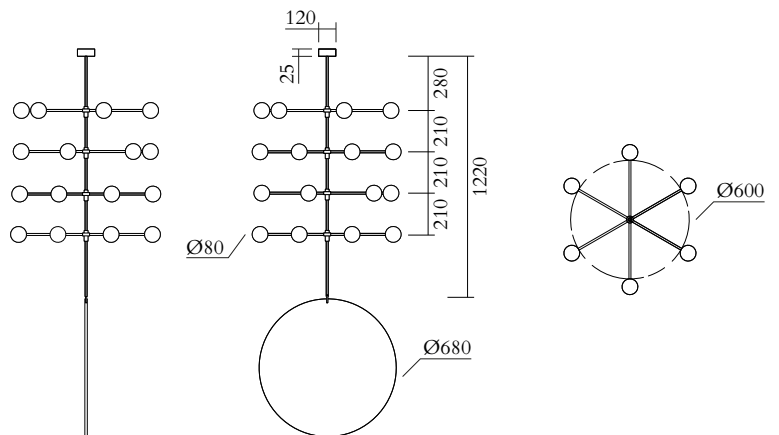

ATELIER ARETI

PRODUCT

Epic 3 180
Pendant light / 4 row and disc

MATERIALS AND COLOUR OPTIONS

Powder coated metal; brushed brass; white glass

VERSIONS

Brushed brass tube, ceiling attachment and disc

180OL-P02-BR01

Black tube and ceiling attachment; brushed brass disc

180OL-P02-ME01

White tube and ceiling attachment; brushed brass disc

180OL-P02-ME02

TECHNICAL DETAILS

24 x G9 LED 5W max

Recommended bulb size: diameter 16mm, total length
47mm (diameter must be under 20 mm)

110-230V

IP20

Light bulbs not included

WEIGHT

35 kg

MADE IN

Germany

Sizes in mm. Flat attachments available only under request. Variations in colour and size are available for some collections, please contact Areti for more details.

Our collections are hand made and made to order, small irregularities in shape or surface will occur, they are inherent to the hand made process and should not be seen as flaws. For detailed information on any products: contact@atelierareti.com