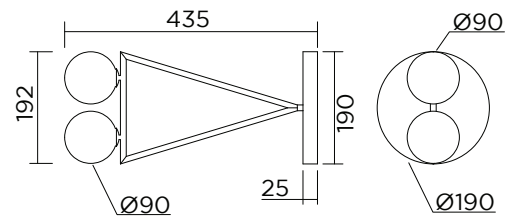

ARETI

www.atelierareti.com contact@atelierareti.com

Our collections are hand made and made to order, small irregularities in shape or surface will occur, they are inherent to the hand made process and should not be seen as flaws. Variations in colour and size are available for some collections, please contact Areti for more details.