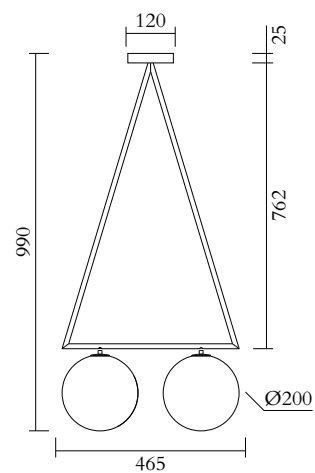

ATELIER ARETI

PRODUCT

Dreiecksrotation 476
Ceiling light / 3 globes

MATERIALS AND COLOUR OPTIONS

Brushed brass; white glass

VERSIONS

Brushed brass structure 476OL-C01-BR01

TECHNICAL DETAILS

ATELIER ARETI

PRODUCT

Dreiecksrotation 476
Ceiling light / 2 globes

MATERIALS AND COLOUR OPTIONS

Brushed brass; white glass

VERSIONS

Brushed brass structure 476OL-C02-BR01

TECHNICAL DETAILS

2 x E27 LED 10W max (US: E26)

110-230V

IP20

Light bulbs not included

NOTE

Flat ceiling attachment is available upon request

MADE IN

Germany

Sizes in mm. Flat attachments available on request. Variations in colour and size are available for some collections, please contact Areti for more details.

Our collections are hand made and made to order, small irregularities in shape or surface will occur, they are inherent to the hand made process and should not be seen as flaws. For detailed information on any products: contact@atelierareti.com