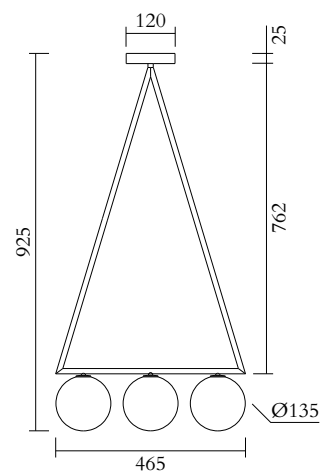

ATELIER ARETI

PRODUCT

Dreiecksrotation 476
Ceiling light / 3 globes

MATERIALS AND COLOUR OPTIONS

Brushed brass; white glass

VERSIONS

Brushed brass structure 476OL-C01-BR01

TECHNICAL DETAILS

Sizes in mm. Flat attachments available on request. Variations in colour and size are available for some collections, please contact Areti for more details.

Our collections are hand made and made to order, small irregularities in shape or surface will occur, they are inherent to the hand made process and should not be seen as flaws. For detailed information on any products: contact@atelierareti.com