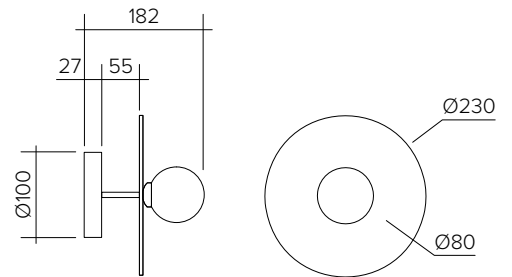

Bulb specification:

G9 max 25W Halogen or LED equivalent

Recommended bulb size: diameter 16mm x total length 47mm
(diameter must be under 20 mm)

230V IP20

Sizes in mm

ARETI

www.atelierareti.com contact@atelierareti.com

DISC AND SPHERE 140

Wall/Ceiling light

Materials:

Powder coated metal, solid polished brass or chrome, glass

Product number:

I40OL-W02-BR01	Pill box with stem attach. / Brass disc; black attach.
I40OL-W02-BR02	Pill box with stem attach. / Brass disc; white attach.
I40OL-W02-CH01	Pill box with stem attach. / Chrome disc; black attach.
I40OL-W02-CH02	Pill box with stem attach. / Chrome disc; white attach.