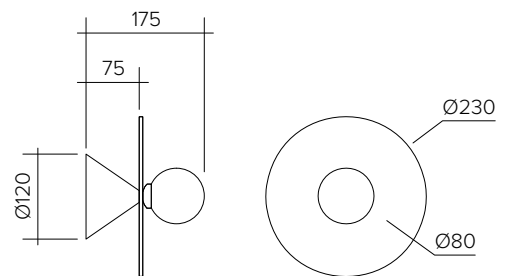

DISC AND SPHERE 140

Wall/Ceiling light

Materials:

Powder coated metal, solid polished brass or chrome, glass

Product number:

I40OL-W01-BR01	Cone attach. / Polished brass disc; black attachment
I40OL-W01-BR02	Cone attach. / Polished brass disc; white attachment
I40OL-W01-CH01	Cone attach. / Chrome disc; black attachment
I40OL-W01-CH02	Cone attach. / Chrome disc; white attachment

Bulb specification:

G9 max 25W Halogen or LED equivalent

Recommended bulb size: diameter 16mm x total length 47mm
(diameter must be under 20 mm)

230V IP20

Sizes in mm

ARETI

www.atelierareti.com contact@atelierareti.com