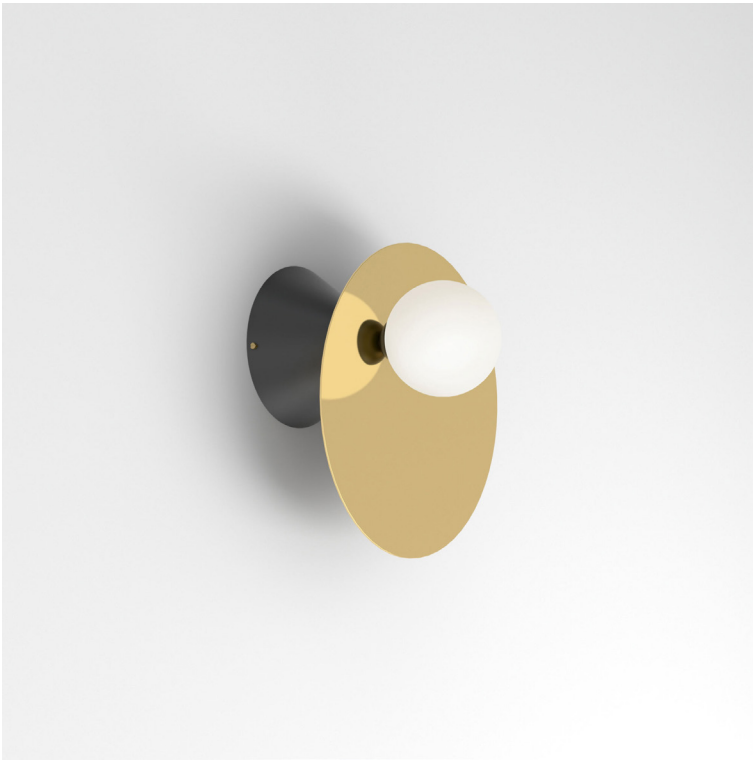

DISC AND SPHERE 140

Wall/Ceiling light - Asymmetric

Materials:

Powder coated metal, solid polished brass or chrome, glass

Product number:

I40OL-W05-BR01	Cone attach. / Polished brass disc; black attachment
I40OL-W05-BR02	Cone attach. / Polished brass disc; white attachment
I40OL-W05-CH01	Cone attach. / Chrome disc; black attachment
I40OL-W05-CH02	Cone attach. / Chrome disc; white attachment

Bulb specification:

G9 max 25W Halogen or LED equivalent

Recommended bulb size: diameter 16mm x total length 47mm
(diameter must be under 20 mm)

230V IP20

Sizes in mm