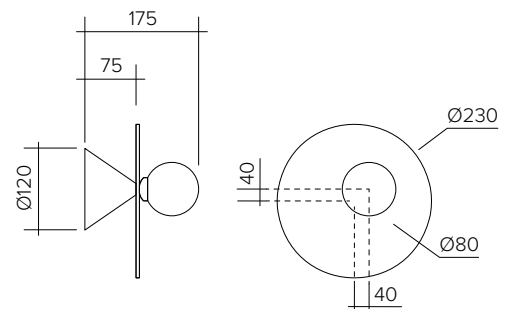

Bulb specification:

G9 max 25W Halogen or LED equivalent

Recommended bulb size: diameter 16mm x total length 47mm
(diameter must be under 20 mm)

230V IP20

Sizes in mm

ARETI

www.atelierareti.com contact@atelierareti.com

DISC AND SPHERE 140

Wall/Ceiling light - Asymmetric

Materials:

Powder coated metal, solid polished brass or chrome, glass

Product number:

I40OL-W05-BR01	Cone attach. / Polished brass disc; black attachment
I40OL-W05-BR02	Cone attach. / Polished brass disc; white attachment
I40OL-W05-CH01	Cone attach. / Chrome disc; black attachment
I40OL-W05-CH02	Cone attach. / Chrome disc; white attachment