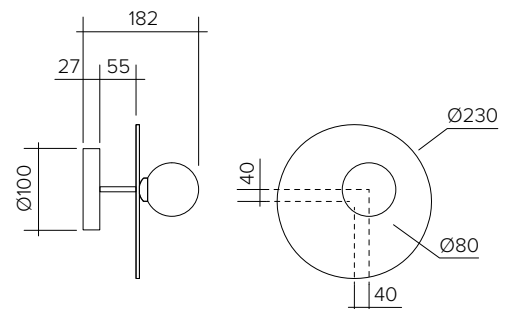

Bulb specification:

G9 max 25W Halogen or LED equivalent

Recommended bulb size: diameter 16mm x total length 47mm
(diameter must be under 20 mm)

230V IP20

Sizes in mm

ARETI

www.atelierareti.com contact@atelierareti.com

DISC AND SPHERE 140

Wall/Ceiling light - Asymmetric

Materials:

Powder coated metal, solid polished brass or chrome, glass

Product number:

I40OL-W06-BR01	Pill box with stem attach. / Brass disc; black attach.
I40OL-W06-BR02	Pill box with stem attach. / Brass disc; white attach.
I40OL-W06-CH01	Pill box with stem attach. / Chrome disc; black attach.
I40OL-W06-CH02	Pill box with stem attach. / Chrome disc; white attach.