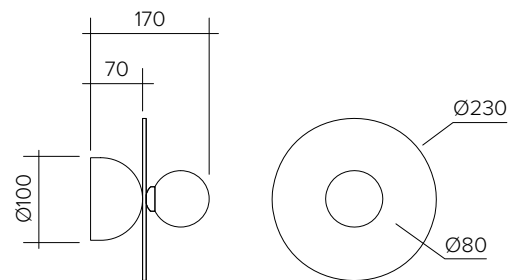

Bulb specification:

G9 max 25W Halogen or LED equivalent

Recommended bulb size: diameter 16mm x total length 47mm
(diameter must be under 20 mm)

230V IP20

Sizes in mm

ARETI

www.atelierareti.com contact@atelierareti.com

DISC AND SPHERE 140

Wall/Ceiling light

Materials:

Powder coated metal, solid polished brass or chrome, glass

Product number:

I40OL-W04-BR01	Half dome attach. / Brass disc; black attach.
I40OL-W04-BR02	Half dome attach. / Brass disc; white attach.
I40OL-W04-CH01	Half dome attach. / Chrome disc; black attach.
I40OL-W04-CH02	Half dome attach. / Chrome disc; white attach.