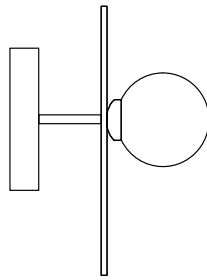

Wall attachment options

Standard version

Asymmetrical version

I40OL-W06

ARETI

www.atelierareti.com contact@atelierareti.com

Our collections are hand made and made to order, small irregularities in shape or surface will occur, they are inherent to the hand made process and should not be seen as flaws. Variations in colour and size are available for some collections, please contact Areti for more details.