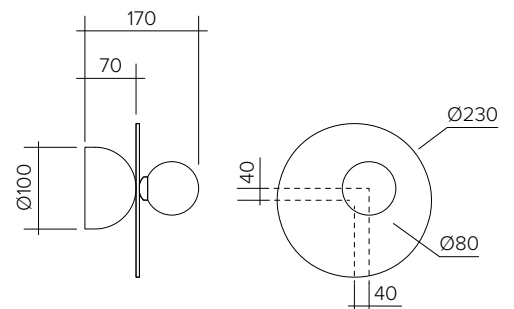

Bulb specification:

G9 max 25W Halogen or LED equivalent

Recommended bulb size: diameter 16mm x total length 47mm
(diameter must be under 20 mm)

230V IP20

Sizes in mm

ARETI

www.atelierareti.com contact@atelierareti.com

DISC AND SPHERE 140

Wall/Ceiling light - Asymmetric

Materials:

Powder coated metal, solid polished brass or chrome, glass

Product number:

I40OL-W08-BR01	Half dome attach. / Brass disc; black attach.
I40OL-W08-BR02	Half dome attach. / Brass disc; white attach.
I40OL-W08-CH01	Half dome attach. / Chrome disc; black attach.
I40OL-W08-CH02	Half dome attach. / Chrome disc; white attach.