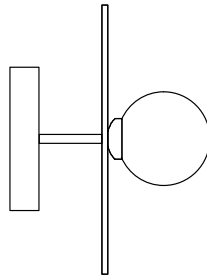

DISC AND SPHERE 140

Wall/Ceiling light

Materials:

Powder coated metal, solid polished brass or chrome, glass

Product number:

I40OL-W01-BR01	Cone attach. / Polished brass disc; black attachment
I40OL-W01-BR02	Cone attach. / Polished brass disc; white attachment
I40OL-W01-CH01	Cone attach. / Chrome disc; black attachment
I40OL-W01-CH02	Cone attach. / Chrome disc; white attachment

DISC AND SPHERE 140

Wall/Ceiling light - Asymmetric

Materials:

Powder coated metal, solid polished brass or chrome, glass

Product number:

I40OL-W08-BR01	Half dome attach. / Brass disc; black attach.
I40OL-W08-BR02	Half dome attach. / Brass disc; white attach.
I40OL-W08-CH01	Half dome attach. / Chrome disc; black attach.
I40OL-W08-CH02	Half dome attach. / Chrome disc; white attach.

Bulb specification:

G9 max 25W Halogen or LED equivalent

Recommended bulb size: diameter 16mm x total length 47mm
(diameter must be under 20 mm)

230V IP20

Sizes in mm

ARETI

www.atelierareti.com contact@atelierareti.com

Wall attachment options

Standard version

I40OL-W01

I40OL-W02

I40OL-W03

I40OL-W04

Asymmetrical version

I40OL-W05