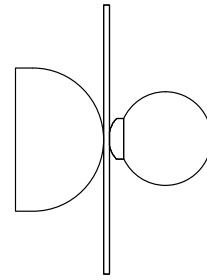

DISC AND SPHERE 140

Wall/Ceiling light

Materials:

Powder coated metal, solid polished brass or chrome, glass

Product number:

I40OL-W01-BR01	Cone attach. / Polished brass disc; black attachment
I40OL-W01-BR02	Cone attach. / Polished brass disc; white attachment
I40OL-W01-CH01	Cone attach. / Chrome disc; black attachment
I40OL-W01-CH02	Cone attach. / Chrome disc; white attachment

DISC AND SPHERE 140

Wall/Ceiling light - Asymmetric

Materials:

Powder coated metal, solid polished brass or chrome, glass

Product number:

I40OL-W08-BR01	Half dome attach. / Brass disc; black attach.
I40OL-W08-BR02	Half dome attach. / Brass disc; white attach.
I40OL-W08-CH01	Half dome attach. / Chrome disc; black attach.
I40OL-W08-CH02	Half dome attach. / Chrome disc; white attach.

Bulb specification:

G9 max 25W Halogen or LED equivalent

Recommended bulb size: diameter 16mm x total length 47mm
(diameter must be under 20 mm)

230V IP20

Sizes in mm

ARETI

www.atelierareti.com contact@atelierareti.com

Wall attachment options

Standard version

I40OL-W01

I40OL-W02

I40OL-W03

I40OL-W04

Asymmetrical version

I40OL-W05