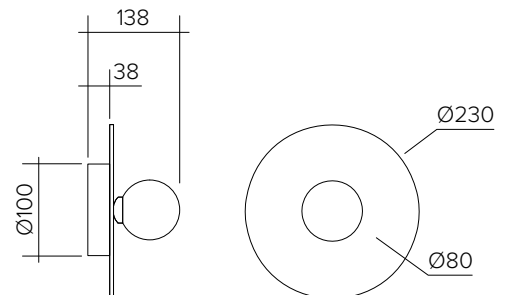

Bulb specification:

G9 max 25W Halogen or LED equivalent

Recommended bulb size: diameter 16mm x total length 47mm
(diameter must be under 20 mm)

230V IP20

Sizes in mm

ARETI

www.atelierareti.com contact@atelierareti.com