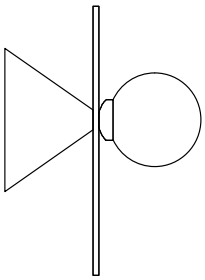

DISC AND SPHERE 140

Wall/Ceiling light

Materials:

Powder coated metal, solid polished brass or chrome, glass

Product number:

I40OL-W01-BR01	Cone attach. / Polished brass disc; black attachment
I40OL-W01-BR02	Cone attach. / Polished brass disc; white attachment
I40OL-W01-CH01	Cone attach. / Chrome disc; black attachment
I40OL-W01-CH02	Cone attach. / Chrome disc; white attachment

DISC AND SPHERE 140

Wall/Ceiling light

Materials:

Powder coated metal, solid polished brass or chrome, glass

Product number:

I40OL-W04-BR01	Half dome attach. / Brass disc; black attach.
I40OL-W04-BR02	Half dome attach. / Brass disc; white attach.
I40OL-W04-CH01	Half dome attach. / Chrome disc; black attach.
I40OL-W04-CH02	Half dome attach. / Chrome disc; white attach.

DISC AND SPHERE 140

Wall/Ceiling light - Asymmetric

Materials:

Powder coated metal, solid polished brass or chrome, glass

Product number:

I40OL-W08-BR01	Half dome attach. / Brass disc; black attach.
I40OL-W08-BR02	Half dome attach. / Brass disc; white attach.
I40OL-W08-CH01	Half dome attach. / Chrome disc; black attach.
I40OL-W08-CH02	Half dome attach. / Chrome disc; white attach.

Wall attachment options

Standard version

I40OL-W01

I40OL-W02

I40OL-W03

I40OL-W04

Asymmetrical version

I40OL-W05