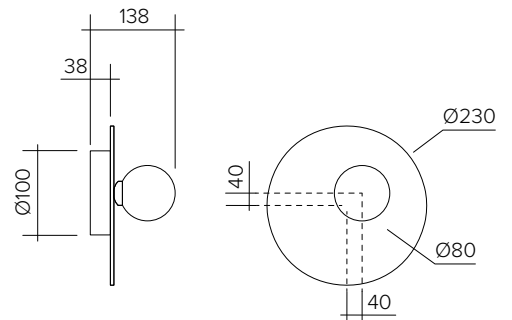

Bulb specification:

G9 max 25W Halogen or LED equivalent

Recommended bulb size: diameter 16mm x total length 47mm
(diameter must be under 20 mm)

230V IP20

Sizes in mm

ARETI

www.atelierareti.com contact@atelierareti.com