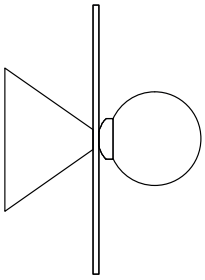

Wall attachment options

Standard version

Asymmetrical version

ARETI

www.atelierareti.com contact@atelierareti.com

Our collections are hand made and made to order, small irregularities in shape or surface will occur, they are inherent to the hand made process and should not be seen as flaws. Variations in colour and size are available for some collections, please contact Areti for more details.