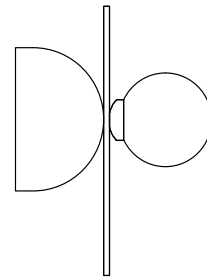

Wall attachment options

Standard version

Asymmetrical version

I40OL-W08

ARETI

www.atelierareti.com contact@atelierareti.com

Our collections are hand made and made to order, small irregularities in shape or surface will occur, they are inherent to the hand made process and should not be seen as flaws. Variations in colour and size are available for some collections, please contact Areti for more details.