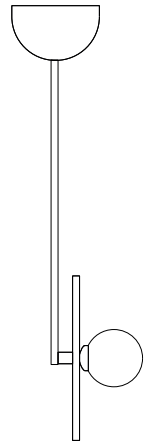

ATELIER ARETI

Ceiling attachment options

140OL-P12