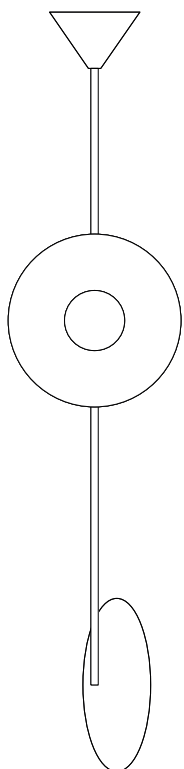

ATELIER ARETI

Ceiling attachment options

140OL-P13