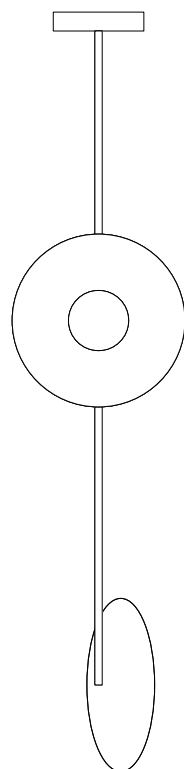

ATELIER ARETI

Ceiling attachment options

140OL-P15