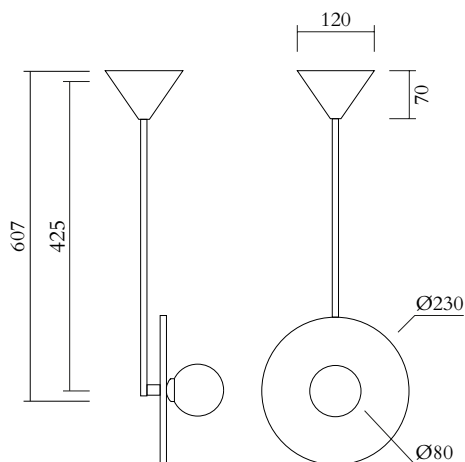

ATELIER ARETI

PRODUCT

Disc and sphere 140

Pendant light / Vertical 1 / Cone attachment

MATERIALS AND COLOUR OPTIONS

Powder coated metal; polished brass or chrome; white glass

VERSIONS

Brass disc; black tube and attachment

140OL-P09-BR01

Brass disc; white tube and attachment

140OL-P09-BR02

Chrome disc; black tube and attachment

140OL-P09-CH01

Chrome disc; white tube and attachment

140OL-P09-CH02

TECHNICAL DETAILS

1 x G9 LED 5W max

Recommended bulb size: diameter 16 mm, total length 47 mm (diameter must be under 20mm)

110-230V

IP20

Light bulb not included

WEIGHT

10 kg

MADE IN

Germany

Sizes in mm. Flat attachments available only under request. Variations in colour and size are available for some collections, please contact Areti for more details.

Our collections are hand made and made to order, small irregularities in shape or surface will occur, they are inherent to the hand made process and should not be seen as flaws. For detailed information on any products: contact@atelierareti.com