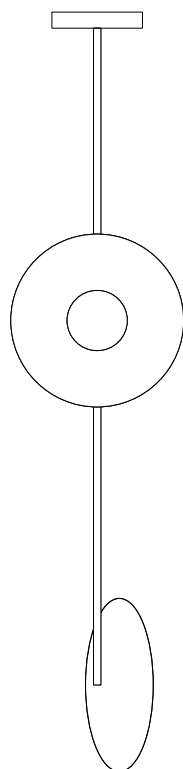

ATELIER ARETI

Ceiling attachment options

140OL-P14