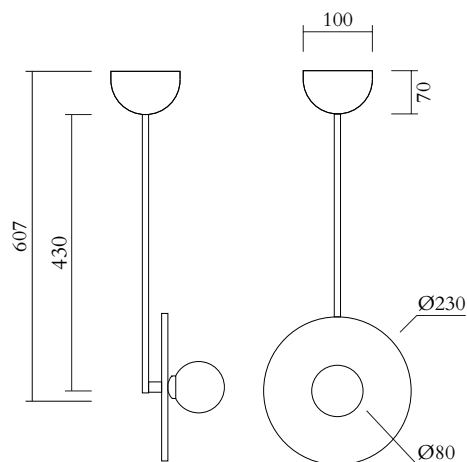

ATELIER ARETI

PRODUCT

Disc and sphere 140

Pendant light / Vertical 1 / Half dome attachment

MATERIALS AND COLOUR OPTIONS

Powder coated metal; polished brass or chrome; white glass

VERSIONS

Brass disc; black tube and attachment

140OL-P12-BR01

Brass disc; white tube and attachment

140OL-P12-BR02

Chrome disc; black tube and attachment

140OL-P12-CH01

Chrome disc; white tube and attachment

140OL-P12-CH02

TECHNICAL DETAILS

1 x G9 LED 5W max

Recommended bulb size: diameter 16 mm, total length 47 mm (diameter must be under 20mm)

110-230V

IP20

Light bulb not included

WEIGHT

10 kg

MADE IN

Germany

Sizes in mm. Flat attachments available only under request. Variations in colour and size are available for some collections, please contact Areti for more details.

Our collections are hand made and made to order, small irregularities in shape or surface will occur, they are inherent to the hand made process and should not be seen as flaws. For detailed information on any products: contact@atelierareti.com