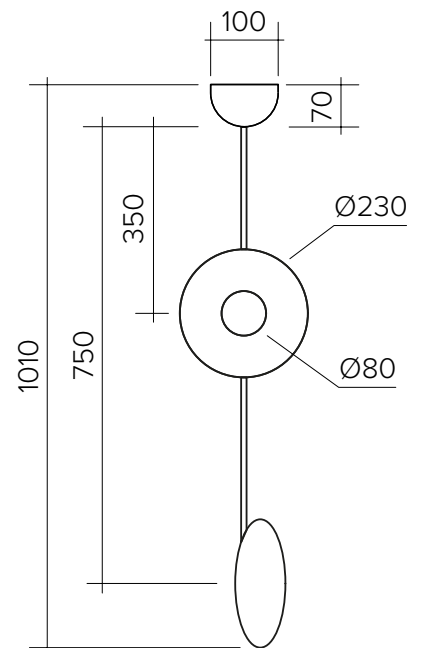

### Bulb specification:

G9 max 25W Halogen or LED equivalent

Recommended bulb size: diameter 16mm x total length 47mm  
(diameter must be under 20 mm)

230V IP20

Sizes in mm

### Product number:

I40OL-PI6-BR01	2 Side discs / Half dome attach. / Brass disc / Black tube
I40OL-PI6-BR02	2 Side discs / Half dome attach. / Brass disc / White tube
I40OL-PI6-CH01	2 Side discs / Half dome attach. / Chrome disc / Black tube
I40OL-PI6-CH02	2 Side discs / Half dome attach. / Chrome disc / White tube