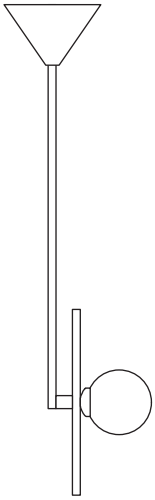

Ceiling attachment options

I40OL-P09