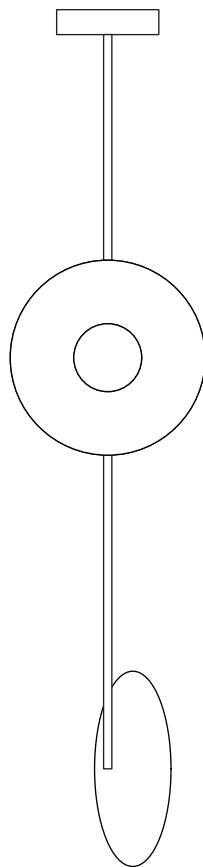

Ceiling attachment options

I40OL-P14

ARETI

www.atelierareti.com contact@atelierareti.com

Our collections are hand made and made to order, small irregularities in shape or surface will occur, they are inherent to the hand made process and should not be seen as flaws. Variations in colour and size are available for some collections, please contact Areti for more details.