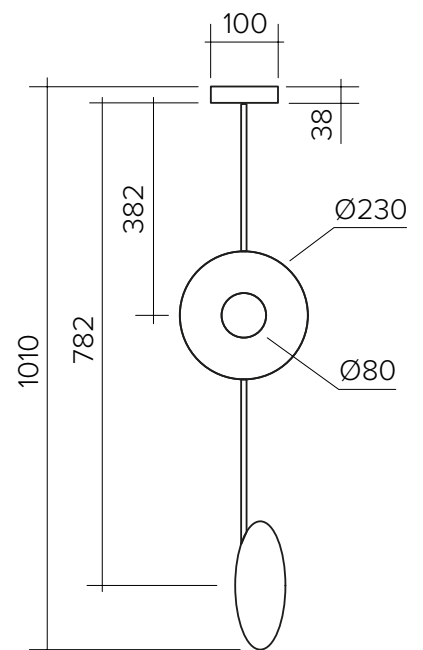

### Bulb specification:

G9 max 25W Halogen or LED equivalent

Recommended bulb size: diameter 16mm x total length 47mm  
(diameter must be under 20 mm)

230V IP20

Sizes in mm

### Product number:

I40OL-P15-BR01	2 Side discs / Pill box 38 attach. / Brass disc / Black tube
I40OL-P15-BR02	2 Side discs / Pill box 38 attach. / Brass disc / White tube
I40OL-P15-CH01	2 Side discs / Pill box 38 attach. / Chrome disc / Black tube
I40OL-P15-CH02	2 Side discs / Pill box 38 attach. / Chrome disc / White tube