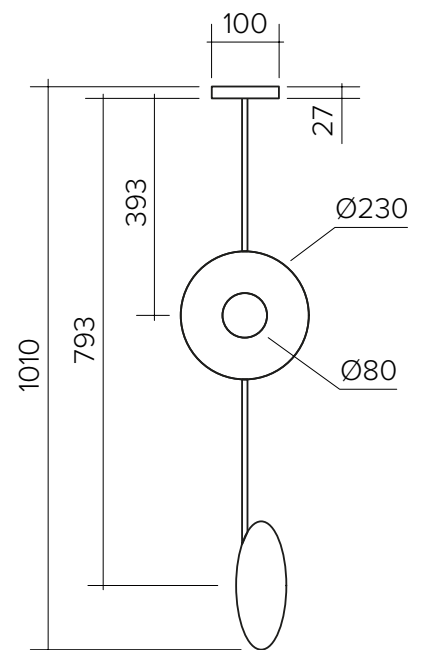

### Bulb specification:

G9 max 25W Halogen or LED equivalent

Recommended bulb size: diameter 16mm x total length 47mm  
(diameter must be under 20 mm)

230V IP20

Sizes in mm

### Product number:

I40OL-PI4-BR01	2 Side discs / Pill box 27 attach. / Brass disc / Black tube
I40OL-PI4-BR02	2 Side discs / Pill box 27 attach. / Brass disc / White tube
I40OL-PI4-CH01	2 Side discs / Pill box 27 attach. / Chrome disc / Black tube
I40OL-PI4-CH02	2 Side discs / Pill box 27 attach. / Chrome disc / White tube