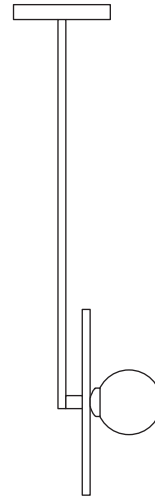

## DISC AND SPHERE 140

Pendant light - Vertical 2

## Ceiling attachment options

I40OL-P09

I40OL-P10

I40OL-P11

I40OL-P12

I40OL-P13

I40OL-P14

I40OL-P15