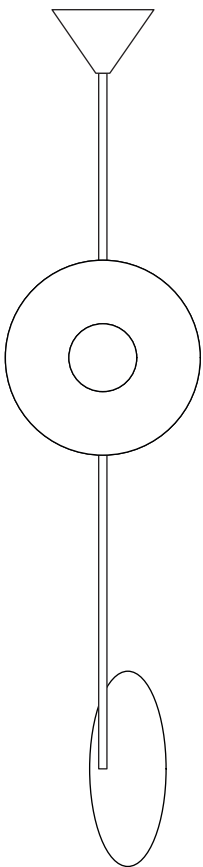

Ceiling attachment options

I40OL-P13

ARETI

www.atelierareti.com contact@atelierareti.com

Our collections are hand made and made to order, small irregularities in shape or surface will occur, they are inherent to the hand made process and should not be seen as flaws. Variations in colour and size are available for some collections, please contact Areti for more details.