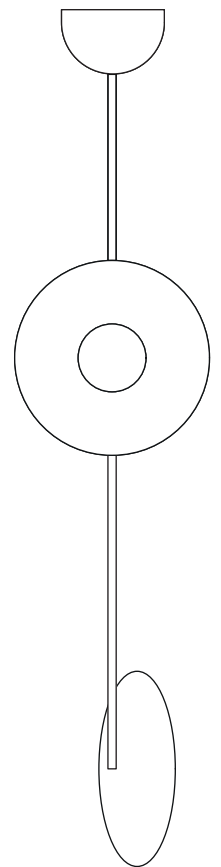

I40OL-P16

ARETI

www.atelierareti.com contact@atelierareti.com

Our collections are hand made and made to order, small irregularities in shape or surface will occur, they are inherent to the hand made process and should not be seen as flaws. Variations in colour and size are available for some collections, please contact Areti for more details.