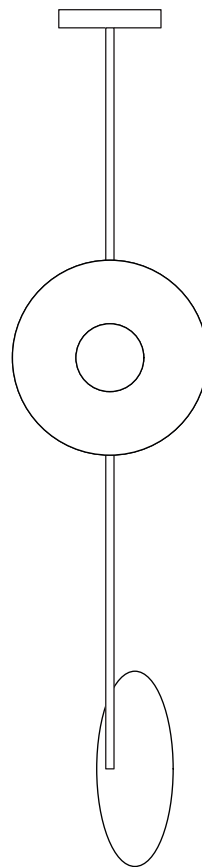

Ceiling attachment options

I40OL-P15

ARETI

www.atelierareti.com contact@atelierareti.com

Our collections are hand made and made to order, small irregularities in shape or surface will occur, they are inherent to the hand made process and should not be seen as flaws. Variations in colour and size are available for some collections, please contact Areti for more details.