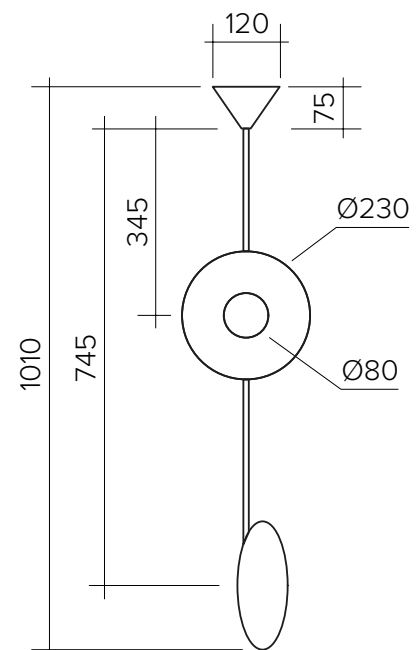

### Product number:

I40OL-PI3-BR01	2 Side discs / Cone attach. / Brass disc / Black tube
I40OL-PI3-BR02	2 Side discs / Cone attach. / Brass disc / White tube
I40OL-PI3-CH01	2 Side discs / Cone attach. / Chrome disc / Black tube
I40OL-PI3-CH02	2 Side disc / Cone attach. / Chrome disc / White tube

### Bulb specification:

G9 max 25W Halogen or LED equivalent

Recommended bulb size: diameter 16mm x total length 47mm  
(diameter must be under 20 mm)

230V IP20

Sizes in mm