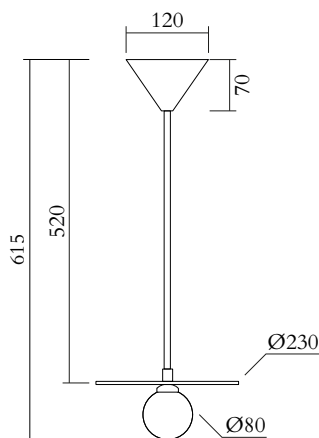

ATELIER ARETI

PRODUCT

Disc and sphere 140

Pendant light / Horizontal / Metal tube / Cone attachment

MATERIALS AND COLOUR OPTIONS

Powder coated metal; polished brass or chrome; white glass

VERSIONS

Brass disc; black tube and attachment

140OL-P05-BR01

Brass disc; white tube and attachment

140OL-P05-BR02

Chrome disc; black tube and attachment

140OL-P05-CH01

Chrome disc; white tube and attachment

140OL-P05-CH02

TECHNICAL DETAILS

1 x G9 LED 5W max

Recommended bulb size: diameter 16 mm, total length 47 mm (diameter must be under 20mm)

110-230V

IP20

Light bulb not included

WEIGHT

10 kg

MADE IN

Germany

Sizes in mm. Flat attachments available only under request. Variations in colour and size are available for some collections, please contact Areti for more details.

Our collections are hand made and made to order, small irregularities in shape or surface will occur, they are inherent to the hand made process and should not be seen as flaws. For detailed information on any products: contact@atelierareti.com