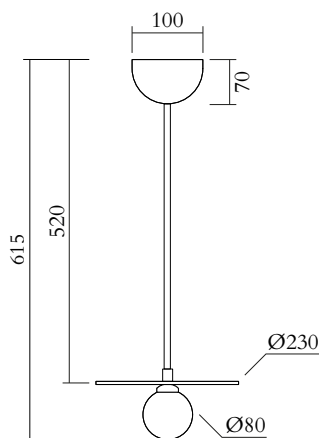

ATELIER ARETI

PRODUCT

Disc and sphere 140

Pendant light / Horizontal / Metal tube / Half dome attachment

MATERIALS AND COLOUR OPTIONS

Powder coated metal; polished brass or chrome; white glass

VERSIONS

Brass disc; black tube and attachment

140OL-P08-BR01

Brass disc; white tube and attachment

140OL-P08-BR02

Chrome disc; black tube and attachment

140OL-P08-CH01

Chrome disc; white tube and attachment

140OL-P08-CH02

TECHNICAL DETAILS

1 x G9 LED 5W max

Recommended bulb size: diameter 16 mm, total length 47 mm (diameter must be under 20mm)

110-230V

IP20

Light bulb not included

WEIGHT

10 kg

MADE IN

Germany

Sizes in mm. Flat attachments available only under request. Variations in colour and size are available for some collections, please contact Areti for more details.

Our collections are hand made and made to order, small irregularities in shape or surface will occur, they are inherent to the hand made process and should not be seen as flaws. For detailed information on any products: contact@atelierareti.com