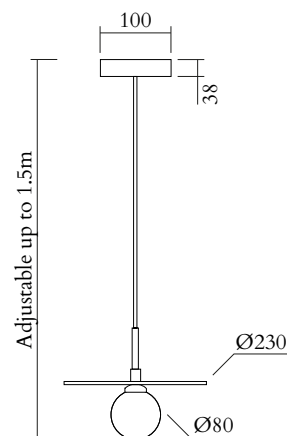

ATELIER ARETI

PRODUCT

Disc and sphere 140

Pendant light / Horizontal / Fabric cable / Pill box 38 mm attachment

MATERIALS AND COLOUR OPTIONS

Powder coated metal; polished brass or chrome; white glass

VERSIONS

Brass disc; black attachment 140OL-P03-BR01

Brass disc; white attachment 140OL-P03-BR02

Chrome disc; black attachment 140OL-P03-CH01

Chrome disc; white attachment 140OL-P03-CH02

TECHNICAL DETAILS

1 x G9 LED 5W max

Recommended bulb size: diameter 16 mm, total length 47 mm (diameter must be under 20mm)

110-230V

IP20

Light bulb not included

WEIGHT

3 kg

MADE IN

Germany

Sizes in mm. Flat attachments available only under request. Variations in colour and size are available for some collections, please contact Areti for more details.

Our collections are hand made and made to order, small irregularities in shape or surface will occur, they are inherent to the hand made process and should not be seen as flaws. For detailed information on any products: contact@atelierareti.com