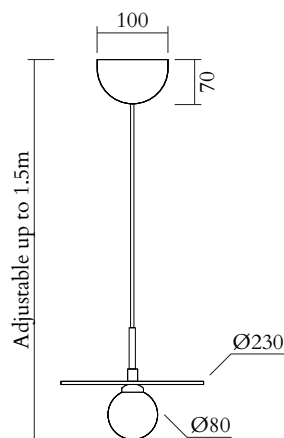

ATELIER ARETI

PRODUCT

Disc and sphere 140

Pendant light / Horizontal / Fabric cable / Half dome attachment

MATERIALS AND COLOUR OPTIONS

Powder coated metal; polished brass or chrome; white glass

VERSIONS

Brass disc; black attachment 140OL-P04-BR01

Brass disc; white attachment 140OL-P04-BR02

Chrome disc; black attachment 140OL-P04-CH01

Chrome disc; white attachment 140OL-P04-CH02

TECHNICAL DETAILS

1 x G9 LED 5W max

Recommended bulb size: diameter 16 mm, total length 47 mm (diameter must be under 20mm)

110-230V

IP20

Light bulb not included

WEIGHT

3 kg

MADE IN

Germany

Sizes in mm. Flat attachments available only under request. Variations in colour and size are available for some collections, please contact Areti for more details.

Our collections are hand made and made to order, small irregularities in shape or surface will occur, they are inherent to the hand made process and should not be seen as flaws. For detailed information on any products: contact@atelierareti.com