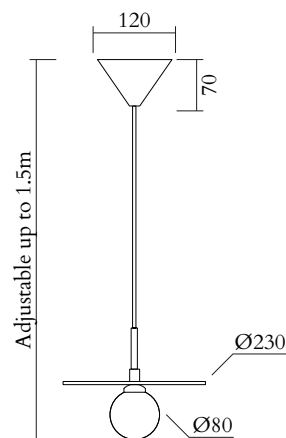

ATELIER ARETI

PRODUCT

Disc and sphere 140

Pendant light / Horizontal / Fabric cable / Cone attachment

MATERIALS AND COLOUR OPTIONS

Powder coated metal; polished brass or chrome; white glass

VERSIONS

Brass disc; black attachment 140OL-P01-BR01

Brass disc; white attachment 140OL-P01-BR02

Chrome disc; black attachment 140OL-P01-CH01

Chrome disc; white attachment 140OL-P01-CH02

TECHNICAL DETAILS

1 x G9 LED 5W max

Recommended bulb size: diameter 16 mm, total length 47 mm (diameter must be under 20mm)

110-230V

IP20

Light bulb not included

WEIGHT

3 kg

MADE IN

Germany

Sizes in mm. Flat attachments available only under request. Variations in colour and size are available for some collections, please contact Areti for more details.

Our collections are hand made and made to order, small irregularities in shape or surface will occur, they are inherent to the hand made process and should not be seen as flaws. For detailed information on any products: contact@atelierareti.com