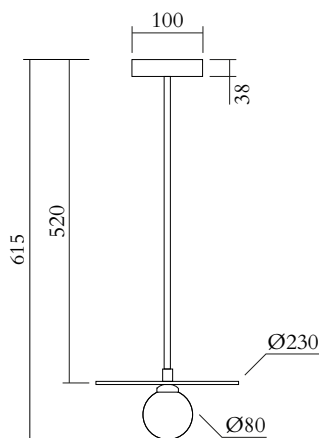

ATELIER ARETI

PRODUCT

Disc and sphere 140
Pendant light / Horizontal / Metal tube / Pill box 38
mm attachment

MATERIALS AND COLOUR OPTIONS

Powder coated metal; polished brass or chrome; white
glass

VERSIONS

Brass disc; black tube and attachment

140OL-P07-BR01

Brass disc; white tube and attachment

140OL-P07-BR02

Chrome disc; black tube and attachment

140OL-P07-CH01

Chrome disc; white tube and attachment

140OL-P07-CH02

TECHNICAL DETAILS

1 x G9 LED 5W max

Recommended bulb size: diameter 16 mm, total length
47 mm (diameter must be under 20mm)

110-230V

IP20

Light bulb not included

WEIGHT

10 kg

MADE IN

Germany

Sizes in mm. Flat attachments available only under request. Variations in colour and size are available for some collections, please contact Areti for more details.

Our collections are hand made and made to order, small irregularities in shape or surface will occur, they are inherent to the hand made process and should not be seen as flaws. For detailed information on any products: contact@atelierareti.com