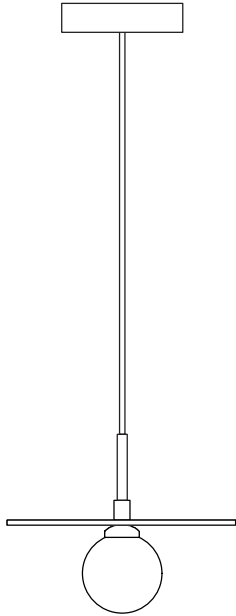

## DISC AND SPHERE 140

Pendant light - Horizontal - Fabric cable

Materials:  
Powder coated metal, solid polished brass or chrome, glass

Product number:  
 I40OL-P03-BR01 Pill box 38 attach. / Brass disc; black attachment  
 I40OL-P03-BR02 Pill box 38 attach. / Brass disc; white attachment  
 I40OL-P03-CH01 Pill box 38 attach. / Chrome disc; black attachment  
 I40OL-P03-CH02 Pill box 38 attach. / Chrome disc; white attachment

## DISC AND SPHERE 140

Pendant light - Horizontal - Metal rod

## Ceiling attachment options

Fabric covered cable version

Standard fabric cable length 1.5 m  
Fabric cable adjustable.

I40OL-P01

I40OL-P03

I40OL-P04

Solid metal rod version

I40OL-P05