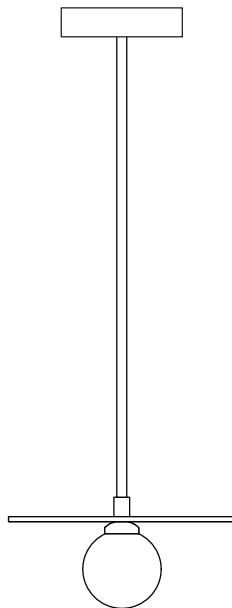

Ceiling attachment options

Fabric covered cable version

Standard fabric cable length 1.5 m
Fabric cable adjustable.

Solid metal rod version

I40OL-P07

ARETI

www.atelierareti.com contact@atelierareti.com

Our collections are hand made and made to order, small irregularities in shape or surface will occur, they are inherent to the hand made process and should not be seen as flaws. Variations in colour and size are available for some collections, please contact Areti for more details.