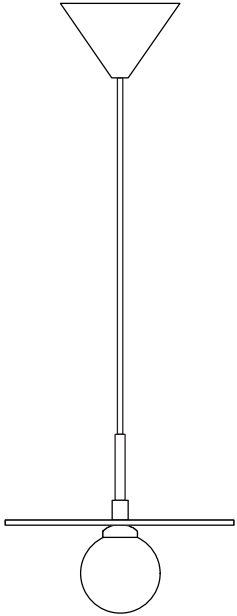

## DISC AND SPHERE 140

Pendant light - Horizontal - Fabric cable

Materials:  
Powder coated metal, solid polished brass or chrome, glass

Product number:  
 I40OL-P01-BR01 Cone attach. / Brass disc; black attachment  
 I40OL-P01-BR02 Cone attach. / Brass disc; white attachment  
 I40OL-P01-CH01 Cone attach. / Chrome disc; black attachment  
 I40OL-P01-CH02 Cone attach. / Chrome disc; white attachment

## DISC AND SPHERE 140

Pendant light - Horizontal - Fabric cable

Materials:  
Powder coated metal, solid polished brass or chrome, glass

Product number:  
 I40OL-P03-BR01 Pill box 38 attach. / Brass disc; black attachment  
 I40OL-P03-BR02 Pill box 38 attach. / Brass disc; white attachment  
 I40OL-P03-CH01 Pill box 38 attach. / Chrome disc; black attachment  
 I40OL-P03-CH02 Pill box 38 attach. / Chrome disc; white attachment

## DISC AND SPHERE 140

Pendant light - Horizontal - Metal rod

## Ceiling attachment options

Fabric covered cable version

Standard fabric cable length 1.5 m  
Fabric cable adjustable.

I40OL-P01

I40OL-P03

I40OL-P04

Solid metal rod version

I40OL-P05