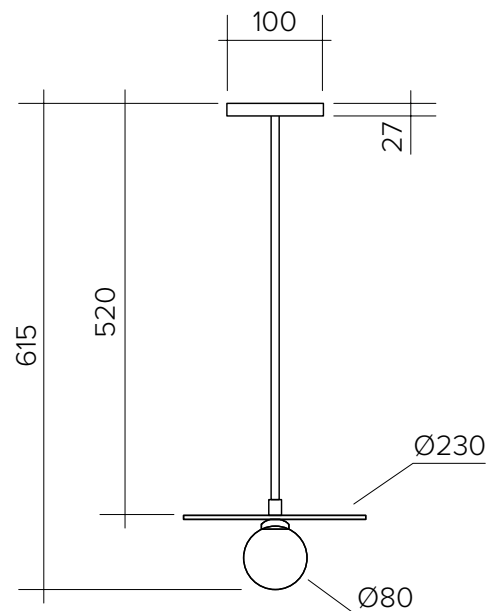

Bulb specification:  
 G 6.35 12V Max 25W  
 Recommended bulb size: diameter 16mm x total length 47mm  
 (diameter must be under 20 mm)

230V IP20

Sizes in mm

### Bulb specification:

G 6.35 12V Max 25W

Recommended bulb size: diameter 16mm x total length 47mm  
(diameter must be under 20 mm)

230V IP20

Sizes in mm

### Bulb specification:

G9 max 25W Halogen or LED equivalent

Recommended bulb size: diameter 16mm x total length 47mm  
(diameter must be under 20 mm)

230V IP20

Sizes in mm