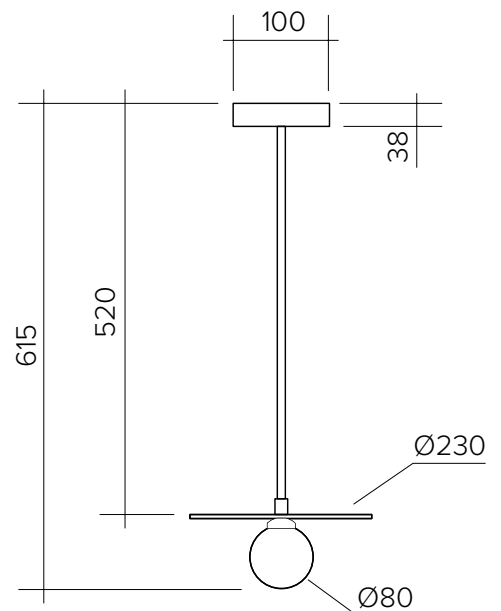

## DISC AND SPHERE 140

Pendant light - Horizontal - Fabric cable

Materials:  
Powder coated metal, solid polished brass or chrome, glass

Product number:  
 I40OL-P01-BR01 Cone attach. / Brass disc; black attachment  
 I40OL-P01-BR02 Cone attach. / Brass disc; white attachment  
 I40OL-P01-CH01 Cone attach. / Chrome disc; black attachment  
 I40OL-P01-CH02 Cone attach. / Chrome disc; white attachment

Bulb specification:  
 G 6.35 12V Max 25W  
 Recommended bulb size: diameter 16mm x total length 47mm  
 (diameter must be under 20 mm)

230V IP20

Sizes in mm

### Bulb specification:

G9 max 25W Halogen or LED equivalent

Recommended bulb size: diameter 16mm x total length 47mm  
(diameter must be under 20 mm)

230V IP20

Sizes in mm