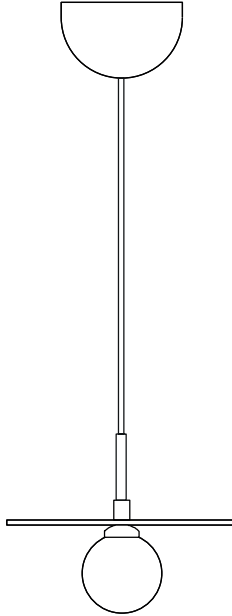

## DISC AND SPHERE 140

Pendant light - Horizontal - Fabric cable

Materials:  
Powder coated metal, solid polished brass or chrome, glass

Product number:  
 I40OL-P03-BR01 Pill box 38 attach. / Brass disc; black attachment  
 I40OL-P03-BR02 Pill box 38 attach. / Brass disc; white attachment  
 I40OL-P03-CH01 Pill box 38 attach. / Chrome disc; black attachment  
 I40OL-P03-CH02 Pill box 38 attach. / Chrome disc; white attachment

## DISC AND SPHERE 140

Pendant light - Horizontal - Metal rod

## Ceiling attachment options

Fabric covered cable version

Standard fabric cable length 1.5 m  
Fabric cable adjustable.

I40OL-P01

I40OL-P03

I40OL-P04

Solid metal rod version

I40OL-P05