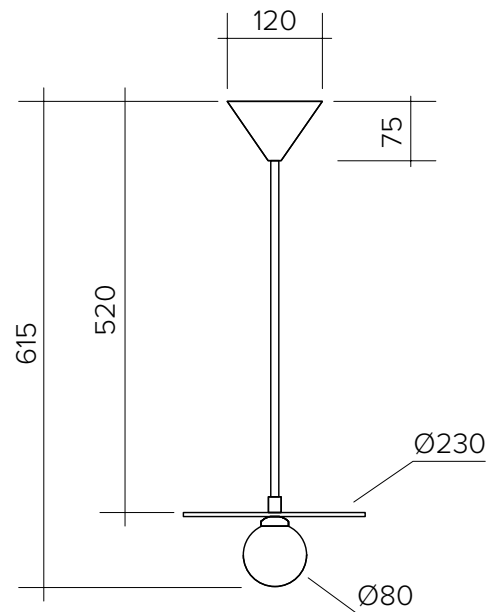

Bulb specification:  
 G 6.35 12V Max 25W  
 Recommended bulb size: diameter 16mm x total length 47mm  
 (diameter must be under 20 mm)

230V IP20

Sizes in mm

### Bulb specification:

G 6.35 12V Max 25W

Recommended bulb size: diameter 16mm x total length 47mm  
(diameter must be under 20 mm)

230V IP20

Sizes in mm

### Bulb specification:

G9 max 25W Halogen or LED equivalent

Recommended bulb size: diameter 16mm x total length 47mm  
(diameter must be under 20 mm)

230V IP20

Sizes in mm