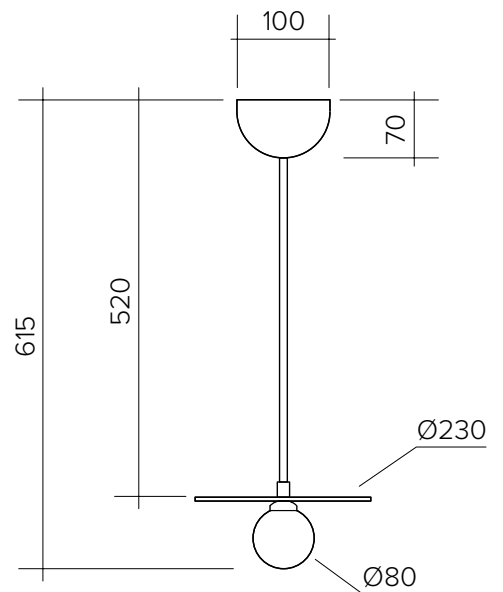

## DISC AND SPHERE 140

Pendant light - Horizontal - Fabric cable

Materials:  
Powder coated metal, solid polished brass or chrome, glass

Product number:  
 I40OL-P01-BR01 Cone attach. / Brass disc; black attachment  
 I40OL-P01-BR02 Cone attach. / Brass disc; white attachment  
 I40OL-P01-CH01 Cone attach. / Chrome disc; black attachment  
 I40OL-P01-CH02 Cone attach. / Chrome disc; white attachment

Bulb specification:  
 G 6.35 12V Max 25W  
 Recommended bulb size: diameter 16mm x total length 47mm  
 (diameter must be under 20 mm)

230V IP20

Sizes in mm

### Product number:

|                |  |
|----------------|--|
| I40OL-P08-BR01 | Half dome attach. / Brass disc; black attach. and rod  |
| I40OL-P08-BR02 | Half dome attach. / Brass disc; white attach. and rod  |
| I40OL-P08-CH01 | Half dome attach. / Chrome disc; black attach. and rod |
| I40OL-P08-CH02 | Half dome attach. / Chrome disc; white attach. and rod |

### Bulb specification:

G9 max 25W Halogen or LED equivalent

Recommended bulb size: diameter 16mm x total length 47mm  
(diameter must be under 20 mm)

230V IP20

Sizes in mm