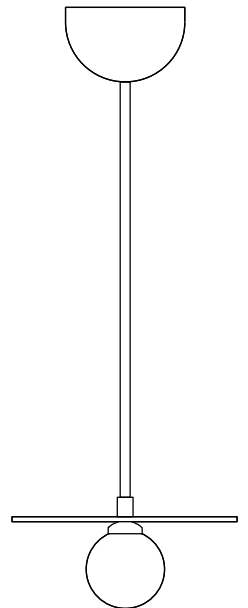

I40OL-P08

ARETI

www.atelierareti.com contact@atelierareti.com

Our collections are hand made and made to order, small irregularities in shape or surface will occur, they are inherent to the hand made process and should not be seen as flaws. Variations in colour and size are available for some collections, please contact Areti for more details.