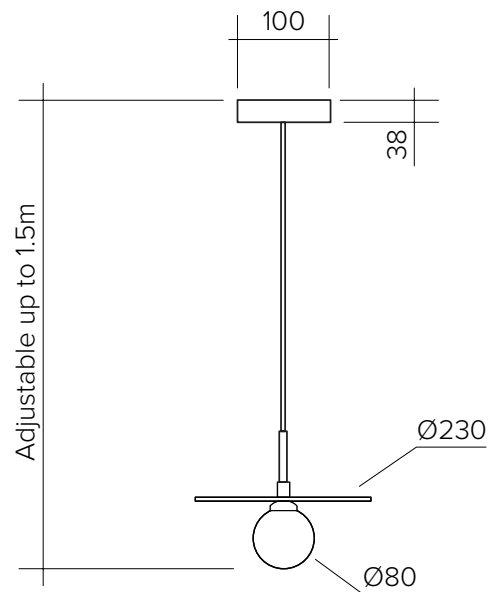

Bulb specification:  
 G 6.35 12V Max 25W  
 Recommended bulb size: diameter 16mm x total length 47mm  
 (diameter must be under 20 mm)

230V IP20

Sizes in mm

## DISC AND SPHERE 140

Pendant light - Horizontal - Fabric cable

Materials:  
Powder coated metal, solid polished brass or chrome, glass

Product number:  
 I40OL-P03-BR01 Pill box 38 attach. / Brass disc; black attachment  
 I40OL-P03-BR02 Pill box 38 attach. / Brass disc; white attachment  
 I40OL-P03-CH01 Pill box 38 attach. / Chrome disc; black attachment  
 I40OL-P03-CH02 Pill box 38 attach. / Chrome disc; white attachment

### Bulb specification:

G 6.35 12V Max 25W

Recommended bulb size: diameter 16mm x total length 47mm  
(diameter must be under 20 mm)

230V IP20

Sizes in mm