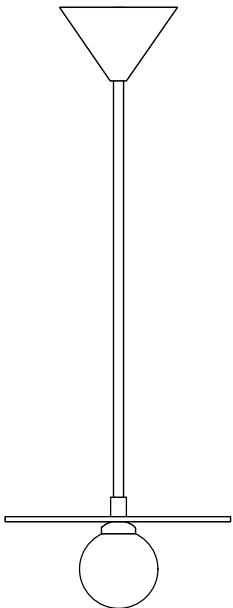

## DISC AND SPHERE 140

Pendant light - Horizontal - Fabric cable

Materials:  
Powder coated metal, solid polished brass or chrome, glass

Product number:  
 I40OL-P03-BR01 Pill box 38 attach. / Brass disc; black attachment  
 I40OL-P03-BR02 Pill box 38 attach. / Brass disc; white attachment  
 I40OL-P03-CH01 Pill box 38 attach. / Chrome disc; black attachment  
 I40OL-P03-CH02 Pill box 38 attach. / Chrome disc; white attachment

## DISC AND SPHERE 140

Pendant light - Horizontal - Metal rod

## Ceiling attachment options

Fabric covered cable version

Standard fabric cable length 1.5 m  
Fabric cable adjustable.

I40OL-P01

I40OL-P03

I40OL-P04

Solid metal rod version

I40OL-P05