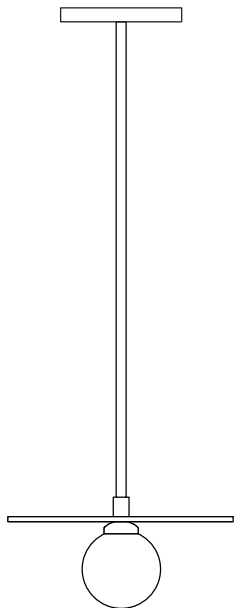

Ceiling attachment options

Fabric covered cable version

Standard fabric cable length 1.5 m
Fabric cable adjustable.

Solid metal rod version

I40OL-P06

ARETI

www.atelierareti.com contact@atelierareti.com

Our collections are hand made and made to order, small irregularities in shape or surface will occur, they are inherent to the hand made process and should not be seen as flaws. Variations in colour and size are available for some collections, please contact Areti for more details.