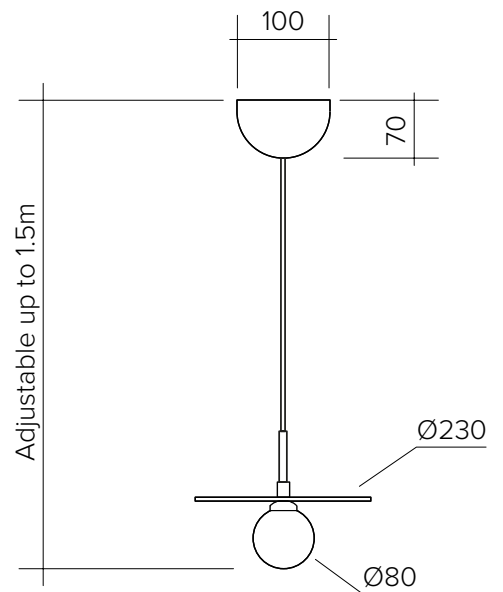

Bulb specification:  
 G 6.35 12V Max 25W  
 Recommended bulb size: diameter 16mm x total length 47mm  
 (diameter must be under 20 mm)

230V IP20

Sizes in mm

### Product number:

|                |   |
|----------------|---|
| I40OL-P04-BR01 | Half dome attach. / Brass disc; black attachment  |
| I40OL-P04-BR02 | Half dome attach. / Brass disc; white attachment  |
| I40OL-P04-CH01 | Half dome attach. / Chrome disc; black attachment |
| I40OL-P04-CH02 | Half dome attach. / Chrome disc; white attachment |

### Bulb specification:

G 6.35 12V Max 25W

Recommended bulb size: diameter 16mm x total length 47mm  
(diameter must be under 20 mm)

230V IP20

Sizes in mm