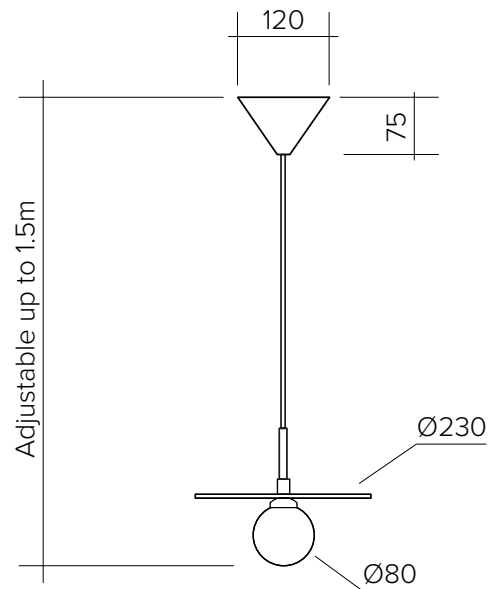

## DISC AND SPHERE 140

Pendant light - Horizontal - Fabric cable

Materials:  
Powder coated metal, solid polished brass or chrome, glass

Product number:  
 I40OL-P01-BR01 Cone attach. / Brass disc; black attachment  
 I40OL-P01-BR02 Cone attach. / Brass disc; white attachment  
 I40OL-P01-CH01 Cone attach. / Chrome disc; black attachment  
 I40OL-P01-CH02 Cone attach. / Chrome disc; white attachment

Bulb specification:  
 G 6.35 12V Max 25W  
 Recommended bulb size: diameter 16mm x total length 47mm  
 (diameter must be under 20 mm)

230V IP20

Sizes in mm

### Bulb specification:

G 6.35 12V Max 25W

Recommended bulb size: diameter 16mm x total length 47mm  
(diameter must be under 20 mm)

230V IP20

Sizes in mm