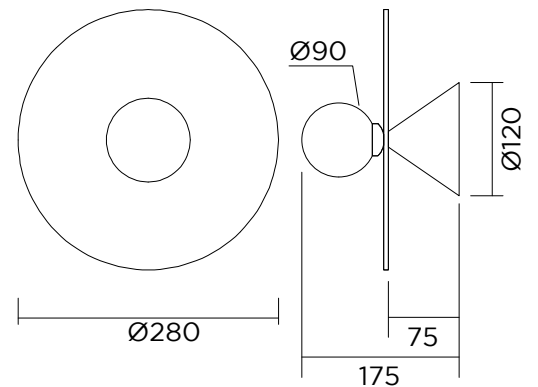

514OL-W01-ME02

White powder coated metal cone attachment

Bulb specification:

G9 max 6W LED

230V IP20

Size in mm

For additional colour options please contact Areti

The glass plates used are all unique so the final product may vary from the image

514OL-W04-ME02

White powder coated metal cone attachment

Bulb specification:

G9 max 6W LED

230V IP20

Size in mm

For additional colour options please contact Areti

The glass plates used are all unique so the final product may vary from the image