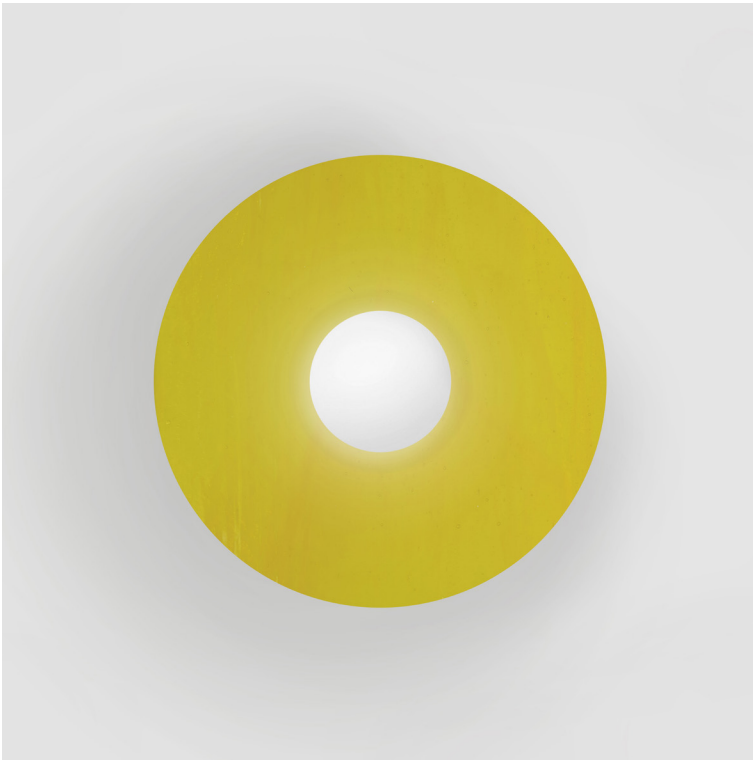

DISC AND SPHERE GLASS 514

Wall light - Glass 15

Materials and colour options:
Powder coated metal and glass

Product number:

514OL-WI5-BR01

Brushed brass cone attachment

514OL-WI5-ME01

Black powder coated metal cone attachment

514OL-WI5-ME02

White powder coated metal cone attachment

Bulb specification:

G9 max 6W LED

230V IP20

Size in mm

For additional colour options please contact Areti

The glass plates used are all unique so the final product may vary from the image