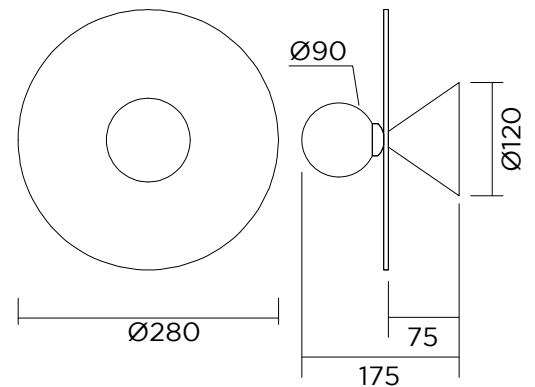

514OL-W01-ME02

White powder coated metal cone attachment

Bulb specification:

G9 max 6W LED

230V IP20

Size in mm

For additional colour options please contact Areti

The glass plates used are all unique so the final product may vary from the image

514OL-W02-ME02

White powder coated metal cone attachment

Bulb specification:

G9 max 6W LED

230V IP20

Size in mm

For additional colour options please contact Areti

The glass plates used are all unique so the final product may vary from the image