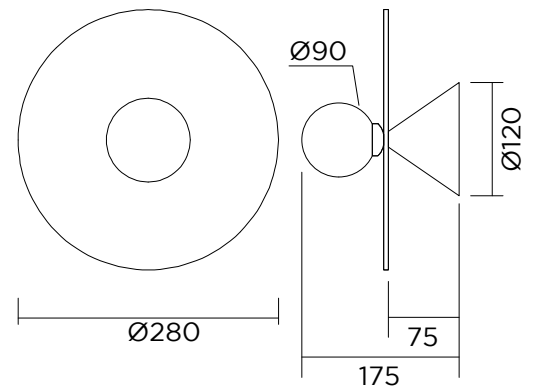

Black powder coated metal cone attachment

White powder coated metal cone attachment

Bulb specification:

G9 max 6W LED

230V IP20

Size in mm

For additional colour options please contact Areti

The glass plates used are all unique so the final product may vary from the image