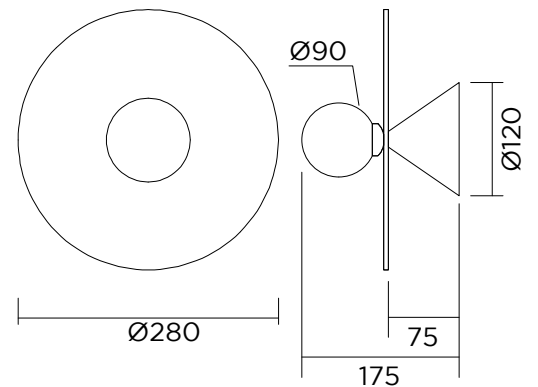

514OL-WI5-ME02

White powder coated metal cone attachment

Bulb specification:

G9 max 6W LED

230V IP20

Size in mm

For additional colour options please contact Areti

The glass plates used are all unique so the final product may vary from the image