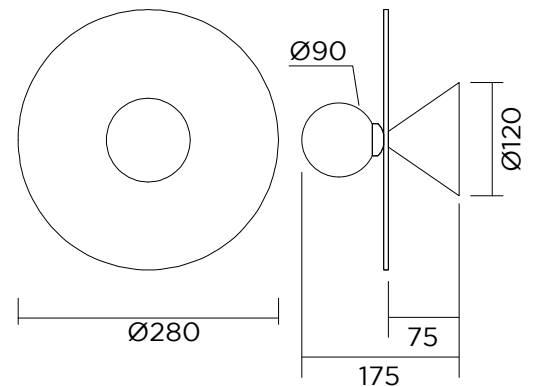

ARETI

www.atelierareti.com contact@atelierareti.com

Our collections are hand made and made to order, small irregularities in shape or surface will occur, they are inherent to the hand made process and should not be seen as flaws. Variations in colour and size are available for some collections, please contact Areti for more details.