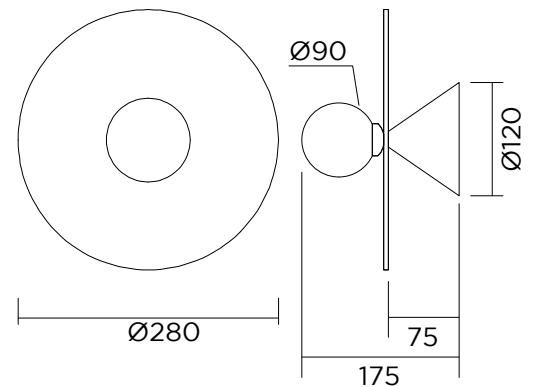

514OL-WI6-ME02

White powder coated metal cone attachment

Bulb specification:

G9 max 6W LED

230V IP20

Size in mm

For additional colour options please contact Areti

The glass plates used are all unique so the final product may vary from the image