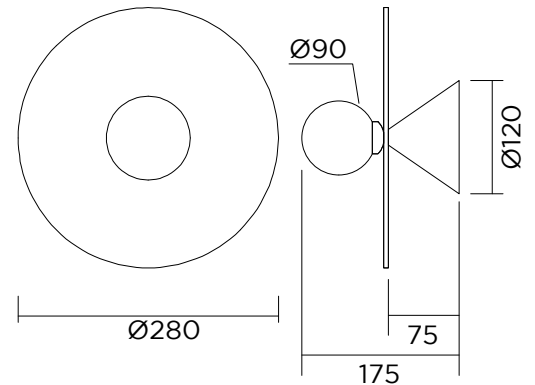

514OL-W01-ME02

White powder coated metal cone attachment

Bulb specification:

G9 max 6W LED

230V IP20

Size in mm

For additional colour options please contact Areti

The glass plates used are all unique so the final product may vary from the image