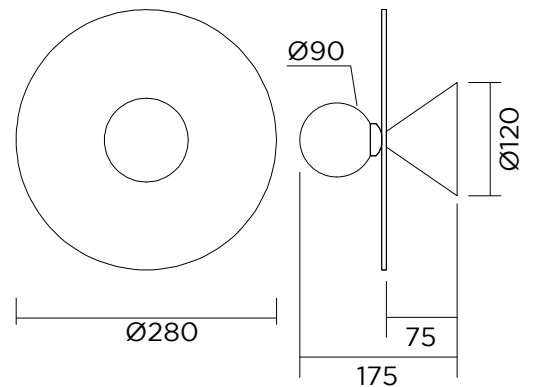

514OL-W01-ME02

White powder coated metal cone attachment

Bulb specification:

G9 max 6W LED

230V IP20

Size in mm

For additional colour options please contact Areti

The glass plates used are all unique so the final product may vary from the image

514OL-W02-ME02

White powder coated metal cone attachment

Bulb specification:

G9 max 6W LED

230V IP20

Size in mm

For additional colour options please contact Areti

The glass plates used are all unique so the final product may vary from the image

514OL-W03-ME02

White powder coated metal cone attachment

Bulb specification:

G9 max 6W LED

230V IP20

Size in mm

For additional colour options please contact Areti

The glass plates used are all unique so the final product may vary from the image

514OL-W09-ME02

White powder coated metal cone attachment

Bulb specification:

G9 max 6W LED

230V IP20

Size in mm

For additional colour options please contact Areti

The glass plates used are all unique so the final product may vary from the image