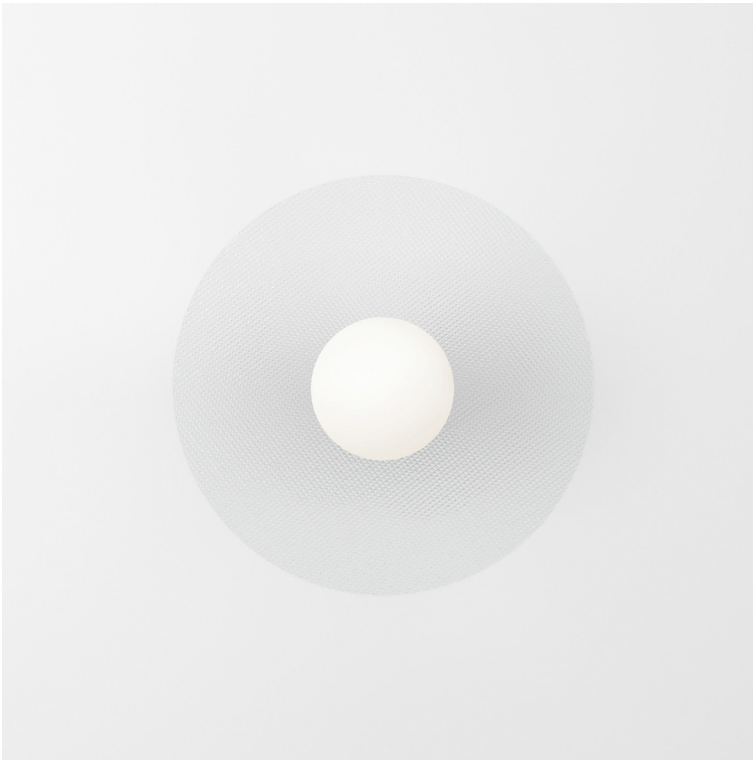

DISC AND SPHERE GLASS 514

Wall light - Glass 16

Materials and colour options:
Powder coated metal and glass

Product number:

514OL-WI6-BR01

Brushed brass cone attachment

514OL-WI6-ME01

Black powder coated metal cone attachment

514OL-WI6-ME02

White powder coated metal cone attachment

Bulb specification:

G9 max 6W LED

230V IP20

Size in mm

For additional colour options please contact Areti

The glass plates used are all unique so the final product may vary from the image