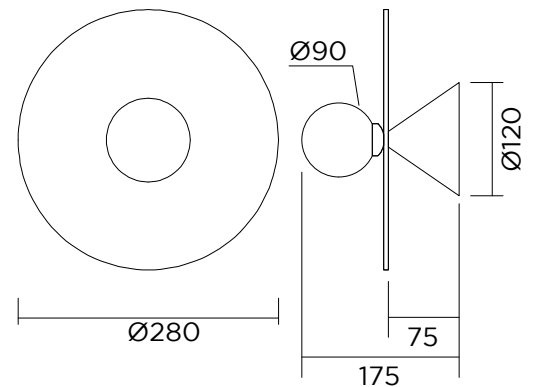

514OL-WI4-ME02

White powder coated metal cone attachment

Bulb specification:

G9 max 6W LED

230V IP20

Size in mm

For additional colour options please contact Areti

The glass plates used are all unique so the final product may vary from the image