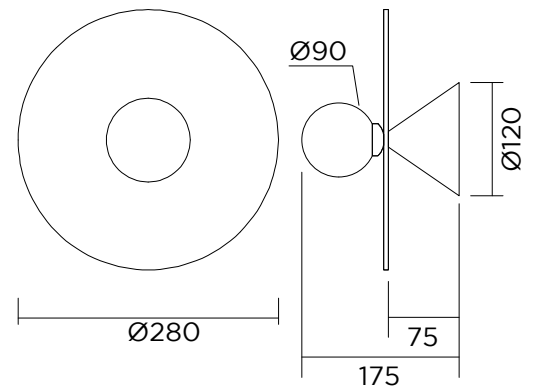

514OL-W01-ME02

White powder coated metal cone attachment

Bulb specification:

G9 max 6W LED

230V IP20

Size in mm

For additional colour options please contact Areti

The glass plates used are all unique so the final product may vary from the image

514OL-W03-ME02

White powder coated metal cone attachment

Bulb specification:

G9 max 6W LED

230V IP20

Size in mm

For additional colour options please contact Areti

The glass plates used are all unique so the final product may vary from the image