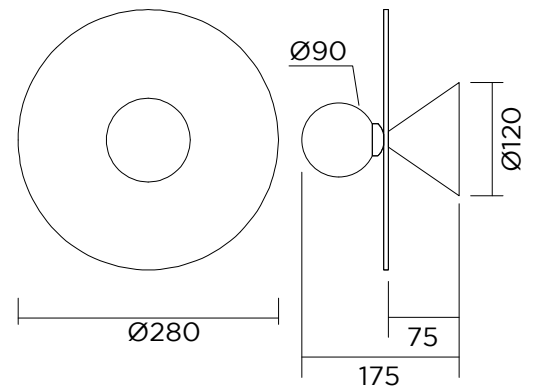

ARETI

www.atelierareti.com contact@atelierareti.com

Our collections are hand made and made to order, small irregularities in shape or surface will occur, they are inherent to the hand made process and should not be seen as flaws. Variations in colour and size are available for some collections, please contact Areti for more details.