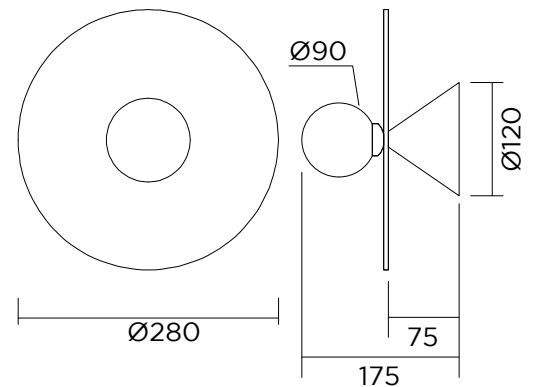

514OL-W01-ME02

White powder coated metal cone attachment

Bulb specification:

G9 max 6W LED

230V IP20

Size in mm

For additional colour options please contact Areti

The glass plates used are all unique so the final product may vary from the image

514OL-W02-ME02

White powder coated metal cone attachment

Bulb specification:

G9 max 6W LED

230V IP20

Size in mm

For additional colour options please contact Areti

The glass plates used are all unique so the final product may vary from the image

514OL-W03-ME02

White powder coated metal cone attachment

Bulb specification:

G9 max 6W LED

230V IP20

Size in mm

For additional colour options please contact Areti

The glass plates used are all unique so the final product may vary from the image

514OL-W11-ME02

White powder coated metal cone attachment

Bulb specification:

G9 max 6W LED

230V IP20

Size in mm

For additional colour options please contact Areti

The glass plates used are all unique so the final product may vary from the image