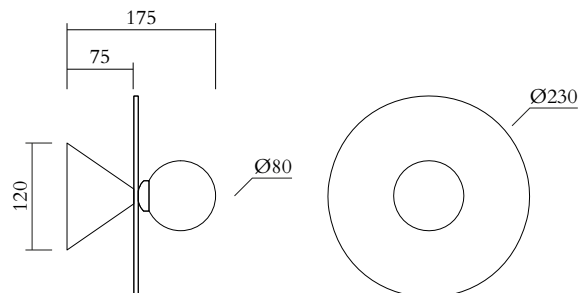

ATELIER ARETI

PRODUCT

Disc and sphere 140

Wall light / Cone attachment

MATERIALS AND COLOUR OPTIONS

Powder coated metal; polished brass or chrome; white glass

VERSIONS

Brass disc; black attachment 140OL-W01-BR01

Brass disc; white attachment 140OL-W01-BR02

Chrome disc; black attachment 140OL-W01-CH01

Chrome disc; white attachment 140OL-W01-CH02

TECHNICAL DETAILS

1 x G9 LED 5W max

Recommended bulb size: diameter 16 mm, total length 47 mm (diameter must be under 20mm)

110-230V

IP20

Light bulb not included

WEIGHT

2 kg

MADE IN

Germany

Sizes in mm. Flat attachments available only under request. Variations in colour and size are available for some collections, please contact Areti for more details.

Our collections are hand made and made to order, small irregularities in shape or surface will occur, they are inherent to the hand made process and should not be seen as flaws. For detailed information on any products: contact@atelierareti.com