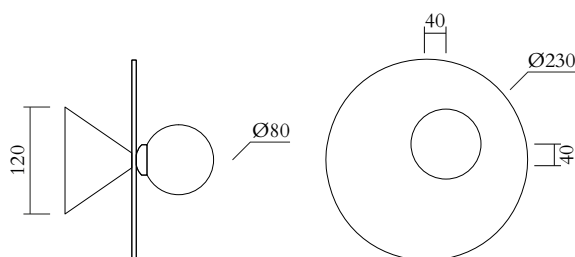

ATELIER ARETI

PRODUCT

Disc and sphere 140

Wall light / Asymmetric / Cone attachment

MATERIALS AND COLOUR OPTIONS

Powder coated metal; polished brass or chrome; white glass

VERSIONS

Brass disc; black attachment 140OL-W05-BR01

Brass disc; white attachment 140OL-W05-BR02

Chrome disc; black attachment 140OL-W05-CH01

Chrome disc; white attachment 140OL-W05-CH02

TECHNICAL DETAILS

1 x G9 LED 5W max

Recommended bulb size: diameter 16 mm, total length 47 mm (diameter must be under 20mm)

110-230V

IP20

Light bulb not included

WEIGHT

2 kg

MADE IN

Germany

Sizes in mm. Flat attachments available only under request. Variations in colour and size are available for some collections, please contact Areti for more details.

Our collections are hand made and made to order, small irregularities in shape or surface will occur, they are inherent to the hand made process and should not be seen as flaws. For detailed information on any products: contact@atelierareti.com