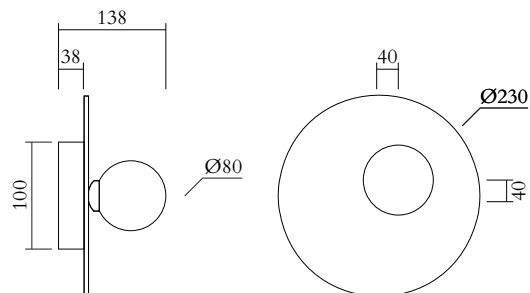

ATELIER ARETI

PRODUCT

Disc and sphere 140

Wall light / Asymmetric / Pill box attachment

MATERIALS AND COLOUR OPTIONS

Powder coated metal; polished brass or chrome; white glass

VERSIONS

Brass disc; black attachment 140OL-W07-BR01

Brass disc; white attachment 140OL-W07-BR02

Chrome disc; black attachment 140OL-W07-CH01

Chrome disc; white attachment 140OL-W07-CH02

TECHNICAL DETAILS

1 x G9 LED 5W max

Recommended bulb size: diameter 16 mm, total length 47 mm (diameter must be under 20mm)

110-230V

IP20

Light bulb not included

WEIGHT

2 kg

MADE IN

Germany

Sizes in mm. Flat attachments available only under request. Variations in colour and size are available for some collections, please contact Areti for more details.

Our collections are hand made and made to order, small irregularities in shape or surface will occur, they are inherent to the hand made process and should not be seen as flaws. For detailed information on any products: contact@atelierareti.com