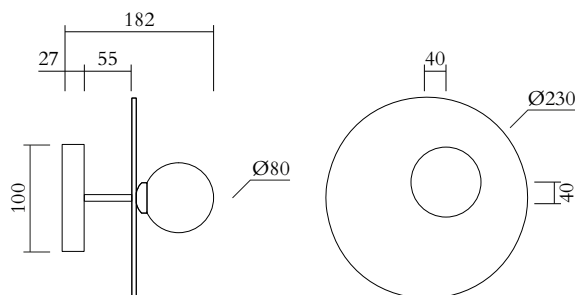

ATELIER ARETI

PRODUCT

Disc and sphere 140

Wall light / Asymmetric / Pill box with tube attachment

MATERIALS AND COLOUR OPTIONS

Powder coated metal; polished brass or chrome; white glass

VERSIONS

Brass disc; black attachment	140OL-W06-BR01
Brass disc; white attachment	140OL-W06-BR02
Chrome disc; black attachment	140OL-W06-CH01
Chrome disc; white attachment	140OL-W06-CH02

TECHNICAL DETAILS

1 x G9 LED 5W max

Recommended bulb size: diameter 16 mm, total length 47 mm (diameter must be under 20mm)

110-230V

IP20

Light bulb not included

WEIGHT

2 kg

MADE IN

Germany

Sizes in mm. Flat attachments available only under request. Variations in colour and size are available for some collections, please contact Areti for more details.

Our collections are hand made and made to order, small irregularities in shape or surface will occur, they are inherent to the hand made process and should not be seen as flaws. For detailed information on any products: contact@atelierareti.com