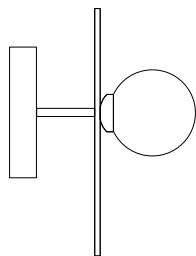

ATELIER ARETI

Wall attachment options

Standard version

Asymmetrical version

140OL-W06