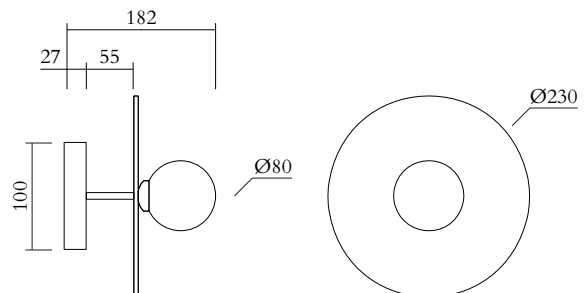

ATELIER ARETI

PRODUCT

Disc and sphere 140

Wall light / Pill box with tube attachment

MATERIALS AND COLOUR OPTIONS

Powder coated metal; polished brass or chrome; white glass

VERSIONS

Brass disc; black attachment 140OL-W02-BR01

Brass disc; white attachment 140OL-W02-BR02

Chrome disc; black attachment 140OL-W02-CH01

Chrome disc; white attachment 140OL-W02-CH02

TECHNICAL DETAILS

1 x G9 LED 5W max

Recommended bulb size: diameter 16 mm, total length 47 mm (diameter must be under 20mm)

110-230V

IP20

Light bulb not included

WEIGHT

2 kg

MADE IN

Germany

Sizes in mm. Flat attachments available only under request. Variations in colour and size are available for some collections, please contact Areti for more details.

Our collections are hand made and made to order, small irregularities in shape or surface will occur, they are inherent to the hand made process and should not be seen as flaws. For detailed information on any products: contact@atelierareti.com