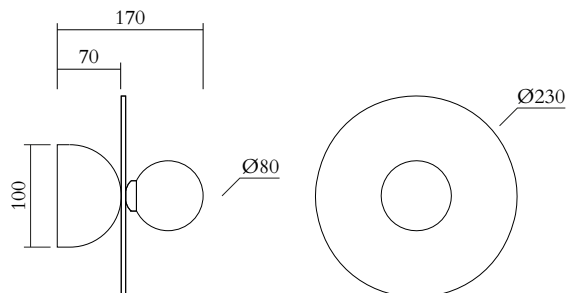

ATELIER ARETI

PRODUCT

Disc and sphere 140

Wall light / Half dome attachment

MATERIALS AND COLOUR OPTIONS

Powder coated metal; polished brass or chrome; white glass

VERSIONS

Brass disc; black attachment 140OL-W04-BR01

Brass disc; white attachment 140OL-W04-BR02

Chrome disc; black attachment 140OL-W04-CH01

Chrome disc; white attachment 140OL-W04-CH02

TECHNICAL DETAILS

1 x G9 LED 5W max

Recommended bulb size: diameter 16 mm, total length 47 mm (diameter must be under 20mm)

110-230V

IP20

Light bulb not included

WEIGHT

2 kg

MADE IN

Germany

Sizes in mm. Flat attachments available only under request. Variations in colour and size are available for some collections, please contact Areti for more details.

Our collections are hand made and made to order, small irregularities in shape or surface will occur, they are inherent to the hand made process and should not be seen as flaws. For detailed information on any products: contact@atelierareti.com