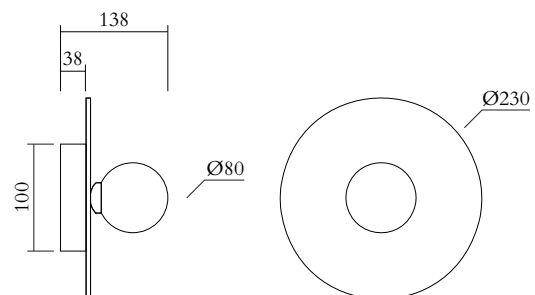

ATELIER ARETI

PRODUCT

Disc and sphere 140

Wall light / Pill box attachment

MATERIALS AND COLOUR OPTIONS

Powder coated metal; polished brass or chrome; white glass

VERSIONS

Brass disc; black attachment 140OL-W03-BR01

Brass disc; white attachment 140OL-W03-BR02

Chrome disc; black attachment 140OL-W03-CH01

Chrome disc; white attachment 140OL-W03-CH02

TECHNICAL DETAILS

1 x G9 LED 5W max

Recommended bulb size: diameter 16 mm, total length 47 mm (diameter must be under 20mm)

110-230V

IP20

Light bulb not included

WEIGHT

2 kg

MADE IN

Germany

Sizes in mm. Flat attachments available only under request. Variations in colour and size are available for some collections, please contact Areti for more details.

Our collections are hand made and made to order, small irregularities in shape or surface will occur, they are inherent to the hand made process and should not be seen as flaws. For detailed information on any products: contact@atelierareti.com