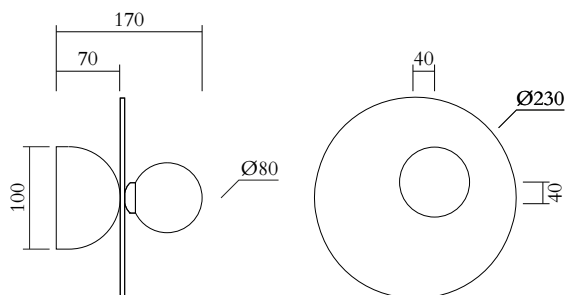

ATELIER ARETI

PRODUCT

Disc and sphere 140

Wall light / Asymmetric / Half dome attachment

MATERIALS AND COLOUR OPTIONS

Powder coated metal; polished brass or chrome; white glass

VERSIONS

Brass disc; black attachment	140OL-W08-BR01
Brass disc; white attachment	140OL-W08-BR02
Chrome disc; black attachment	140OL-W08-CH01
Chrome disc; white attachment	140OL-W08-CH02

TECHNICAL DETAILS

1 x G9 LED 5W max

Recommended bulb size: diameter 16 mm, total length 47 mm (diameter must be under 20mm)

110-230V

IP20

Light bulb not included

WEIGHT

2 kg

MADE IN

Germany

Sizes in mm. Flat attachments available only under request. Variations in colour and size are available for some collections, please contact Areti for more details.

Our collections are hand made and made to order, small irregularities in shape or surface will occur, they are inherent to the hand made process and should not be seen as flaws. For detailed information on any products: contact@atelierareti.com