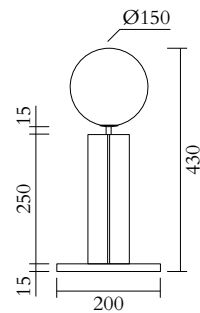

ATELIER ARETI

PRODUCT

Column 207
Desk light

MATERIALS AND COLOUR OPTIONS

Brushed brass; powder coated metal; white glass

VERSIONS

Brass structure; black base 207OL-D01-BR01

TECHNICAL DETAILS

1 x G9 LED 5W max
110-230V
IP20
Light bulb not included

WEIGHT

4 kg

CABLE LENGTH

1,50 m

DIMMABLE

The standard version is not dimmable; for dimmable version, a dimmer must be installed, please contact Areti

MADE IN

Germany

Sizes in mm. Flat attachments available only under request. Variations in colour and size are available for some collections, please contact Areti for more details.

Our collections are hand made and made to order, small irregularities in shape or surface will occur, they are inherent to the hand made process and should not be seen as flaws. For detailed information on any products: contact@atelierareti.com