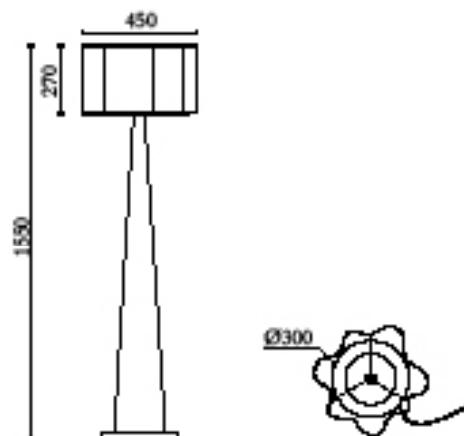

ATELIER ARETI

PRODUCT

Cast 572
Floor light

MATERIALS AND COLOUR OPTIONS

Wood, Pvc, Fabric

VERSIONS

Desk light 572OL-F01-WO01

TECHNICAL DETAILS

E27 LED max 7W
110-230V
IP20
Light bulbs not included

CABLE LENGTH

2,00 m

MADE IN

Germany

Sizes in mm. Flat attachments available on request. Variations in colour and size are available for some collections, please contact Areti for more details.