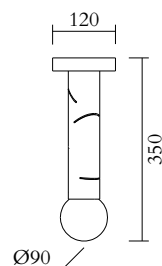

TECHNICAL DETAILS

Globe Ø90: 1 x G9 LED 5W max

Built in LED tube

Input voltage EU: 230V

Input voltage US: 110V

Output voltage: 24V

2700K

IP20

NOTE

Built in LED light source can be changed by Atelier Areti or a qualified workshop only

MADE IN

Germany

Sizes in mm. Flat attachments available under request. Variations in colour and size are available for some collections, please contact Areti for more details.