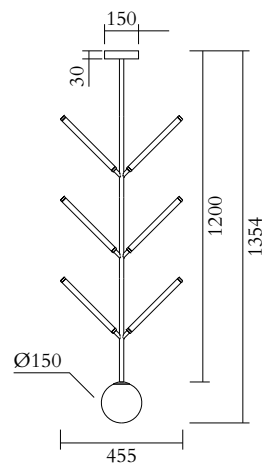

ATELIER ARETI

PRODUCT

Arrow 427
Pendant light / Tubes up

MATERIALS AND COLOUR OPTIONS

Brushed brass; nickel; white acrylic; white glass

VERSIONS

Brushed brass structure; white acrylic tubes

427OL-P01-BR01

Nickel structure; white acrylic tubes

427OL-P01-NI01

TECHNICAL DETAILS

Globe Ø135; 1 x G9 LED 5W max

Built in LED tubes

Input voltage EU: 230V

Input voltage US: 110V

Output voltage: 24V

2700K

IP20

NOTE

Built in LED light source can be changed by Atelier Areti or a qualified workshop only

MADE IN

Germany

Sizes in mm. Flat attachments available under request. Variations in colour and size are available for some collections, please contact Areti for more details.

Our collections are hand made and made to order, small irregularities in shape or surface will occur, they are inherent to the hand made process and should not be seen as flaws. For detailed information on any products: contact@atelierareti.com