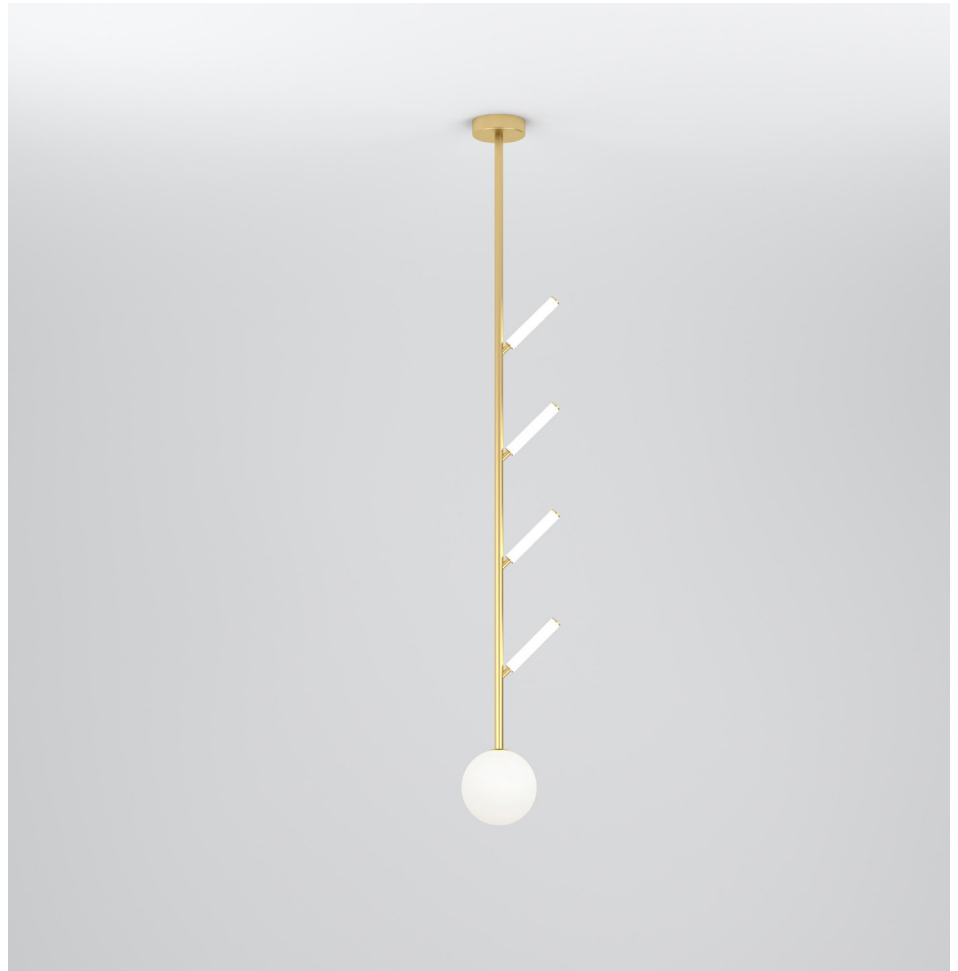

ATELIER ARETI

PRODUCT

Arrow 427
Pendant light / 4 short tubes up

MATERIALS AND COLOUR OPTIONS

Brushed brass; nickel; white acrylic; white glass

VERSIONS

Brushed brass structure; white acrylic tubes

427OL-P05-BR01

Nickel structure; white acrylic tubes

427OL-P05-NI01

TECHNICAL DETAILS

Globe Ø135; 1 x G9 LED 5W max

Built in LED tubes

Input voltage EU: 230V

Input voltage US: 110V

Output voltage: 24V

2700K

IP20

NOTE

Built in LED light source can be changed by Atelier Areti or a qualified workshop only

MADE IN

Germany

Sizes in mm. Flat attachments available under request. Variations in colour and size are available for some collections, please contact Areti for more details.

Our collections are hand made and made to order, small irregularities in shape or surface will occur, they are inherent to the hand made process and should not be seen as flaws. For detailed information on any products: contact@atelierareti.com