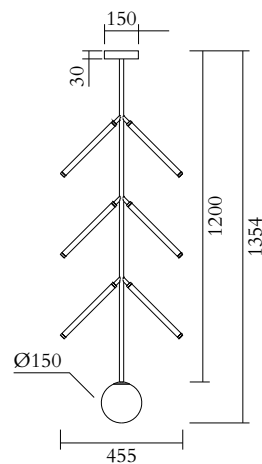

ATELIER ARETI

PRODUCT

Arrow 427
Pendant light / Tubes down

MATERIALS AND COLOUR OPTIONS

Brushed brass; nickel; white acrylic; white glass

VERSIONS

Brushed brass structure; white acrylic tubes

427OL-P02-BR01

Nickel structure; white acrylic tubes

427OL-P02-NI01

TECHNICAL DETAILS

Globe Ø135; 1 x G9 LED 5W max

Built in LED tubes

Input voltage EU: 230V

Input voltage US: 110V

Output voltage: 24V

2700K

IP20

NOTE

Built in LED light source can be changed by Atelier Areti or a qualified workshop only

MADE IN

Germany

Sizes in mm. Flat attachments available under request. Variations in colour and size are available for some collections, please contact Areti for more details.

Our collections are hand made and made to order, small irregularities in shape or surface will occur, they are inherent to the hand made process and should not be seen as flaws. For detailed information on any products: contact@atelierareti.com