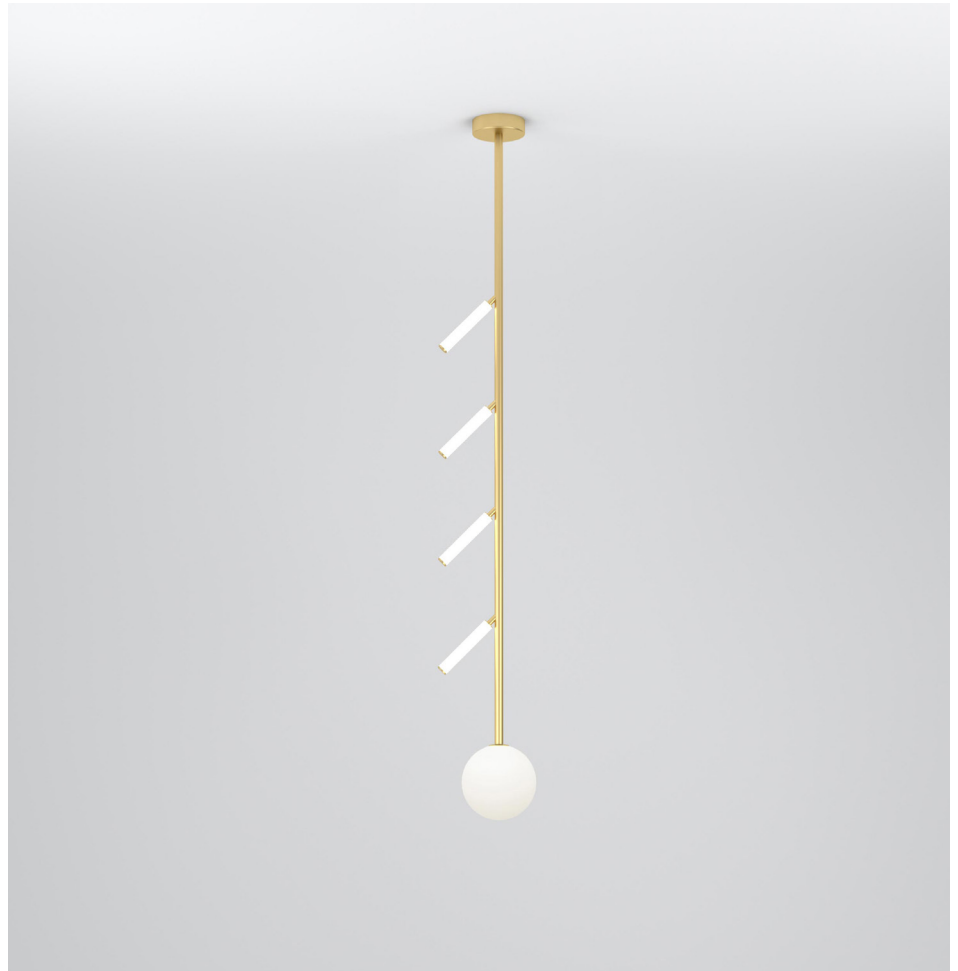

Nickel structure; white acrylic tubes

427OL-P01-NI01

TECHNICAL DETAILS

Globe Ø135; 1 x G9 LED 5W max

Built in LED tubes

Input voltage EU: 230V

Input voltage US: 110V

Output voltage: 24V

ATELIER ARETI

PRODUCT

Arrow 427
Pendant light / 4 short tubes down

MATERIALS AND COLOUR OPTIONS

Brushed brass; nickel; white acrylic; white glass

VERSIONS

Brushed brass structure; white acrylic tubes

427OL-P06-BR01

Nickel structure; white acrylic tubes

427OL-P06-NI01

TECHNICAL DETAILS

Globe Ø135; 1 x G9 LED 5W max

Built in LED tubes

Input voltage EU: 230V

Input voltage US: 110V

Output voltage: 24V

2700K

IP20

NOTE

Built in LED light source can be changed by Atelier Areti or a qualified workshop only

MADE IN

Germany

Sizes in mm. Flat attachments available under request. Variations in colour and size are available for some collections, please contact Areti for more details.