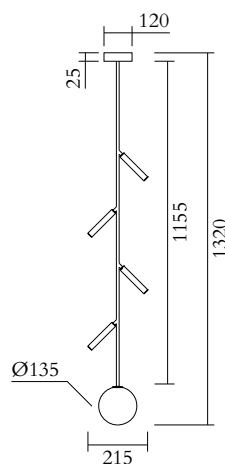

ATELIER ARETI

PRODUCT

Arrow 427
Pendant light / 2 +2 short tubes down

MATERIALS AND COLOUR OPTIONS

Brushed brass; nickel; white acrylic; white glass

VERSIONS

Brushed brass structure; white acrylic tubes

427OL-P04-BR01

Nickel structure; white acrylic tubes

427OL-P04-NI01

TECHNICAL DETAILS

Globe Ø135; 1 x G9 LED 5W max

Built in LED tubes

Input voltage EU: 230V

Input voltage US: 110V

Output voltage: 24V

2700K

IP20

NOTE

Built in LED light source can be changed by Atelier Areti or a qualified workshop only

MADE IN

Germany

Sizes in mm. Flat attachments available under request. Variations in colour and size are available for some collections, please contact Areti for more details.

Our collections are hand made and made to order, small irregularities in shape or surface will occur, they are inherent to the hand made process and should not be seen as flaws. For detailed information on any products: contact@atelierareti.com