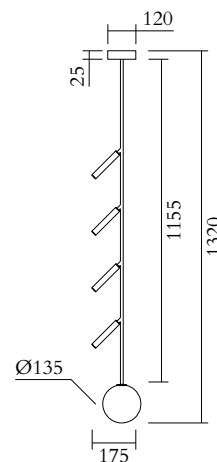

ATELIER ARETI

PRODUCT

Arrow 427
Pendant light / 4 short tubes down

MATERIALS AND COLOUR OPTIONS

Brushed brass; nickel; white acrylic; white glass

VERSIONS

Brushed brass structure; white acrylic tubes

427OL-P06-BR01

Nickel structure; white acrylic tubes

427OL-P06-NI01

TECHNICAL DETAILS

Globe Ø135; 1 x G9 LED 5W max

Built in LED tubes

Input voltage EU: 230V

Input voltage US: 110V

Output voltage: 24V

2700K

IP20

NOTE

Built in LED light source can be changed by Atelier Areti or a qualified workshop only

MADE IN

Germany

Sizes in mm. Flat attachments available under request. Variations in colour and size are available for some collections, please contact Areti for more details.

Our collections are hand made and made to order, small irregularities in shape or surface will occur, they are inherent to the hand made process and should not be seen as flaws. For detailed information on any products: contact@atelierareti.com