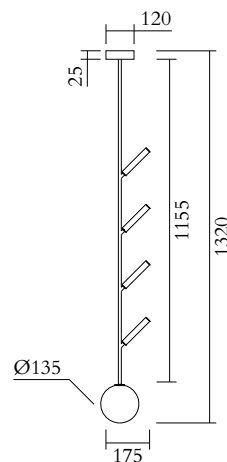

ATELIER ARETI

PRODUCT

Arrow 427
Pendant light / 4 short tubes up

MATERIALS AND COLOUR OPTIONS

Brushed brass; nickel; white acrylic; white glass

VERSIONS

Brushed brass structure; white acrylic tubes

427OL-P05-BR01

Nickel structure; white acrylic tubes

427OL-P05-NI01

TECHNICAL DETAILS

Globe Ø135; 1 x G9 LED 5W max

Built in LED tubes

Input voltage EU: 230V

Input voltage US: 110V

Output voltage: 24V

2700K

IP20

NOTE

Built in LED light source can be changed by Atelier Areti or a qualified workshop only

MADE IN

Germany

Sizes in mm. Flat attachments available under request. Variations in colour and size are available for some collections, please contact Areti for more details.

Our collections are hand made and made to order, small irregularities in shape or surface will occur, they are inherent to the hand made process and should not be seen as flaws. For detailed information on any products: contact@atelierareti.com