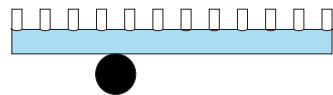

01 black attachment, 02 white thick tube
09 blue tubes

01 black attachment, 02 white thick tube
10 light blue tubes

01 black attachment, 02 white thick tube
11 light green tubes

01 black attachment, 02 white thick tube
12 intense green tubes

COLOUR CONCEPT C

Black, white + one colour

557OL-W01-M0C

ATELIER ARETI

01 black attachment, 03 red thick tube
02 white tubes

01 black attachment, 04 pink thick tube
02 white tubes

01 black attachment, 05 sand thick tube
02 white tubes

01 black attachment, 06 light yellow thick tube
02 white tubes

01 black attachment, 09 blue thick tube
02 white tubes

01 black attachment, 10 light blue thick tube
02 white tubes

01 black attachment, 11 light green thick tube
02 white tubes