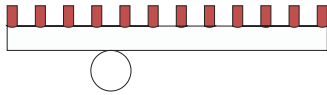

ATELIER ARETI

02 white attachment and thick tube
03 red tubes