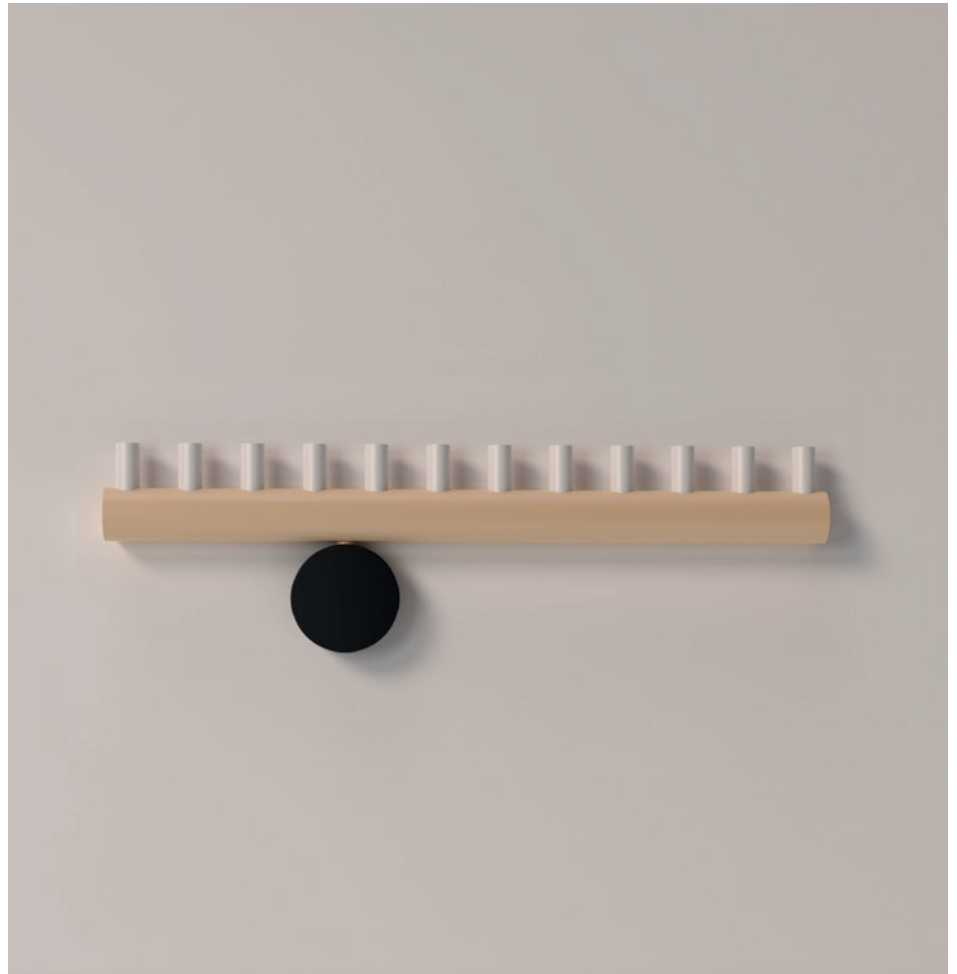

Colour Concept C - 557OL-W01-M0C

PRODUCT

Array
Wall light 557OL-W01
*01 black attachment,
05 sand thick tube, 02 white tubes*

VERSIONS

Refer to the next page

TECHNICAL DETAILS

Built in LED
230V input-24V output
IP20