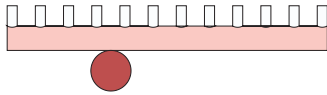

04 pink attachment, 02 white thick tube
12 intense green tubes

04 pink attachment, 02 white thick tube
08 orange yellow tubes

05 sand attachment, 02 white thick tube
03 red tubes

10 light blue attachment, 02 white thick tube
03 red tubes

10 light blue attachment, 02 white thick tube
12 intense green tubes

06 light yellow attachment, 02 white thick tube
09 blue tubes

COLOUR CONCEPT D

White + two colours

557OL-W01-M0D

ATELIER ARETI

03 red attachment, 04 pink thick tube
02 white tubes

03 red attachment, 11 light green thick tube
02 white tubes

12 intense green attachment, 04 pink thick tube
02 white tubes

08 orange yellow attachment
04 pink thick tube, 02 white tubes

03 red attachment, 05 sand thick tube,
02 white tubes

03 red attachment, 10 light blue thick tube
02 white tubes

12 intense green attachment
10 light blue thick tube, 02 white tubes

09 blue attachment, 06 light yellow thick tube
02 white tubes

COLOUR CONCEPT D