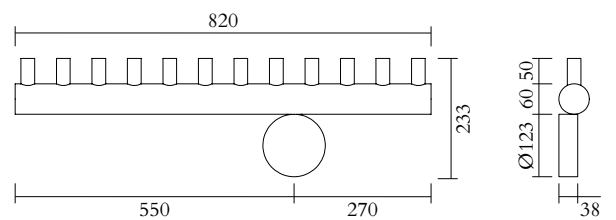

MADE IN

Germany