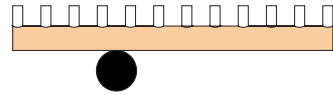

01 black attachment, 02 white thick tube
09 blue tubes

01 black attachment, 02 white thick tube
10 light blue tubes

01 black attachment, 02 white thick tube
11 light green tubes

01 black attachment, 02 white thick tube
12 intense green tubes

COLOUR CONCEPT C

Black, white + one colour

557OL-W01-M0C

ATELIER ARETI

01 black attachment, 03 red thick tube
02 white tubes

01 black attachment, 04 pink thick tube
02 white tubes

01 black attachment, 05 sand thick tube
02 white tubes

01 black attachment, 06 light yellow thick tube
02 white tubes

01 black attachment, 09 blue thick tube
02 white tubes

01 black attachment, 10 light blue thick tube
02 white tubes

01 black attachment, 11 light green thick tube
02 white tubes