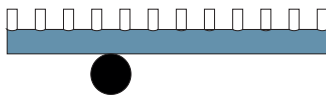

01 black attachment, 02 white thick tube
09 blue tubes

01 black attachment, 02 white thick tube
10 light blue tubes

01 black attachment, 02 white thick tube
11 light green tubes

01 black attachment, 02 white thick tube
12 intense green tubes

COLOUR CONCEPT C

Black, white + one colour

557OL-W01-M0C

ATELIER ARETI

01 black attachment, 03 red thick tube
02 white tubes

01 black attachment, 04 pink thick tube
02 white tubes

01 black attachment, 05 sand thick tube
02 white tubes

01 black attachment, 06 light yellow thick tube
02 white tubes

01 black attachment, 09 blue thick tube
02 white tubes

01 black attachment, 10 light blue thick tube
02 white tubes

01 black attachment, 11 light green thick tube
02 white tubes