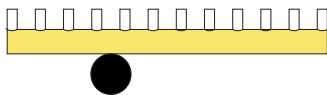

01 black attachment, 02 white thick tube
09 blue tubes

01 black attachment, 02 white thick tube
10 light blue tubes

01 black attachment, 02 white thick tube
11 light green tubes

01 black attachment, 02 white thick tube
12 intense green tubes

COLOUR CONCEPT C

Black, white + one colour

557OL-W01-M0C

ATELIER ARETI

01 black attachment, 03 red thick tube
02 white tubes

01 black attachment, 04 pink thick tube
02 white tubes

01 black attachment, 05 sand thick tube
02 white tubes

01 black attachment, 06 light yellow thick tube
02 white tubes

01 black attachment, 09 blue thick tube
02 white tubes

01 black attachment, 10 light blue thick tube
02 white tubes

01 black attachment, 11 light green thick tube
02 white tubes