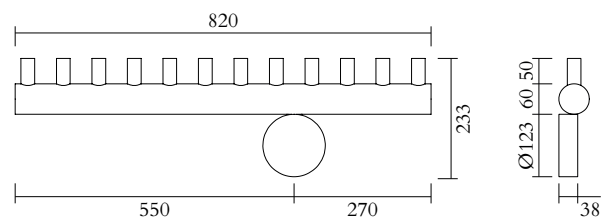

MADE IN

Germany