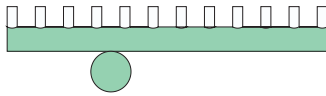

08 orange yellow attachment, 02 white tubes

09 blue attachment, 02 white tubes

10 light blue attachment, 02 white tubes

11 light green, 02 white tubes

12 intense green attachment,
02 white tubes

COLOUR CONCEPT B

White + one colour

557OL-W01-M0B

ATELIER ARETI

03 red attachment and thick tube
02 white tubes

04 pink attachment and thick tube
02 white tubes

05 sand attachment and thick tube
02 white tubes

06 light yellow attachment and thick tube
02 white tubes

09 blue attachment and thick tube
02 white tubes

10 light blue attachment and thick tube
02 white tubes

11 light green attachment and thick tube
02 white tubes

COLOUR CONCEPT B

White + one colour

557OL-W01-M0B