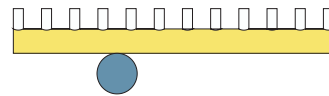

10 light blue attachment, 02 white thick tube
12 intense green tubes

06 light yellow attachment, 02 white thick tube
09 blue tubes

COLOUR CONCEPT D

White + two colours

557OL-W01-M0D

ATELIER ARETI

03 red attachment, 04 pink thick tube
02 white tubes

03 red attachment, 11 light green thick tube
02 white tubes

12 intense green attachment, 04 pink thick tube
02 white tubes

08 orange yellow attachment
04 pink thick tube, 02 white tubes

03 red attachment, 05 sand thick tube,
02 white tubes

03 red attachment, 10 light blue thick tube
02 white tubes

12 intense green attachment
10 light blue thick tube, 02 white tubes

09 blue attachment, 06 light yellow thick tube
02 white tubes

COLOUR CONCEPT D