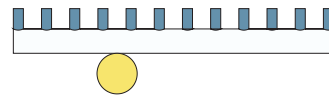

09 blue attachment, 02 white thick tube
06 light yellow tubes

COLOUR CONCEPT D

White + two colours

557OL-W01-M0D

ATELIER ARETI

04 pink attachment, 02 white thick tube
03 red tubes

11 light green attachment, 02 white thick tube
03 red tubes

04 pink attachment, 02 white thick tube
12 intense green tubes

04 pink attachment, 02 white thick tube
08 orange yellow tubes

05 sand attachment, 02 white thick tube
03 red tubes

10 light blue attachment, 02 white thick tube
03 red tubes

10 light blue attachment, 02 white thick tube
12 intense green tubes

06 light yellow attachment, 02 white thick tube
09 blue tubes

COLOUR CONCEPT D

White + two colours

557OL-W01-M0D

ATELIER ARETI

03 red attachment, 04 pink thick tube
02 white tubes