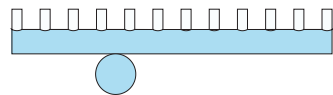

08 orange yellow attachment, 02 white tubes

09 blue attachment, 02 white tubes

10 light blue attachment, 02 white tubes

11 light green, 02 white tubes

12 intense green attachment,
02 white tubes

COLOUR CONCEPT B

White + one colour

557OL-W01-M0B

ATELIER ARETI

03 red attachment and thick tube
02 white tubes

04 pink attachment and thick tube
02 white tubes

05 sand attachment and thick tube
02 white tubes

06 light yellow attachment and thick tube
02 white tubes

09 blue attachment and thick tube
02 white tubes

10 light blue attachment and thick tube
02 white tubes

11 light green attachment and thick tube
02 white tubes

COLOUR CONCEPT B

White + one colour

557OL-W01-M0B