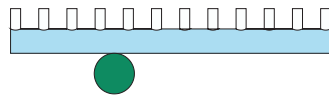

10 light blue attachment, 02 white thick tube
12 intense green tubes

06 light yellow attachment, 02 white thick tube
09 blue tubes

COLOUR CONCEPT D

White + two colours

557OL-W01-M0D

ATELIER ARETI

03 red attachment, 04 pink thick tube
02 white tubes

03 red attachment, 11 light green thick tube
02 white tubes

12 intense green attachment, 04 pink thick tube
02 white tubes

08 orange yellow attachment
04 pink thick tube, 02 white tubes

03 red attachment, 05 sand thick tube,
02 white tubes

03 red attachment, 10 light blue thick tube
02 white tubes

12 intense green attachment
10 light blue thick tube, 02 white tubes

09 blue attachment, 06 light yellow thick tube
02 white tubes

COLOUR CONCEPT D