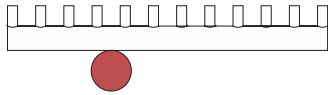

ATELIER ARETI

03 red attachment, 02 white tubes