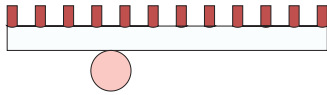

08 orange yellow attachment, 02 white thick tube
04 pink tubes

03 red attachment, 02 white thick tube
05 sand tubes

03 red attachment, 02 white thick tube
10 light blue tubes

12 intense green attachment, 02 white thick tube
10 light blue tubes

09 blue attachment, 02 white thick tube
06 light yellow tubes

COLOUR CONCEPT D

White + two colours

557OL-W01-M0D

ATELIER ARETI

04 pink attachment, 02 white thick tube
03 red tubes

11 light green attachment, 02 white thick tube
03 red tubes