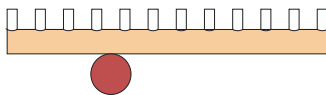

04 pink attachment, 02 white thick tube
12 intense green tubes

04 pink attachment, 02 white thick tube
08 orange yellow tubes

05 sand attachment, 02 white thick tube
03 red tubes

10 light blue attachment, 02 white thick tube
03 red tubes

10 light blue attachment, 02 white thick tube
12 intense green tubes

06 light yellow attachment, 02 white thick tube
09 blue tubes

COLOUR CONCEPT D

White + two colours

557OL-W01-M0D

ATELIER ARETI

03 red attachment, 04 pink thick tube
02 white tubes

03 red attachment, 11 light green thick tube
02 white tubes

12 intense green attachment, 04 pink thick tube
02 white tubes

08 orange yellow attachment
04 pink thick tube, 02 white tubes

03 red attachment, 05 sand thick tube,
02 white tubes