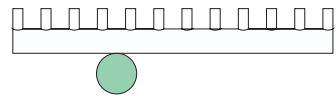

08 orange yellow attachment, 02 white tubes

09 blue attachment, 02 white tubes

10 light blue attachment, 02 white tubes

11 light green, 02 white tubes

12 intense green attachment,
02 white tubes

COLOUR CONCEPT B