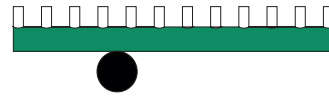

01 black attachment, 06 light yellow thick tube
02 white tubes

01 black attachment, 09 blue thick tube
02 white tubes

01 black attachment, 10 light blue thick tube
02 white tubes

01 black attachment, 11 light green thick tube
02 white tubes

01 black attachment, 12 intense green thick tube
02 white tubes

COLOUR CONCEPT C

Black, white + one colour

557OL-W01-M0C

ATELIER ARETI

COLOUR CONCEPT D

White + two colours

-  02 White
- +
-   03 Red / 04 Pink
-   03 Red / 11 Light green
-   12 Intense green / 04 Pink
-   08 Orange yellow / 04 Pink
-   03 Red / 05 Sand
-   03 Red / 10 Light blue
-   12 Intense green / 10 Light blue
-   09 Blue / 06 Light yellow