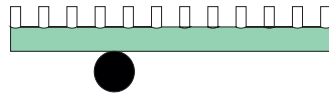

01 black attachment, 02 white thick tube
09 blue tubes

01 black attachment, 02 white thick tube
10 light blue tubes

01 black attachment, 02 white thick tube
11 light green tubes

01 black attachment, 02 white thick tube
12 intense green tubes

COLOUR CONCEPT C

Black, white + one colour

557OL-W01-M0C

ATELIER ARETI

01 black attachment, 03 red thick tube
02 white tubes

01 black attachment, 04 pink thick tube
02 white tubes

01 black attachment, 05 sand thick tube
02 white tubes

01 black attachment, 06 light yellow thick tube
02 white tubes

01 black attachment, 09 blue thick tube
02 white tubes

01 black attachment, 10 light blue thick tube
02 white tubes

01 black attachment, 11 light green thick tube
02 white tubes