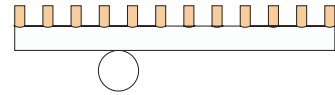

02 white attachment and thick tube
05 sand tubes