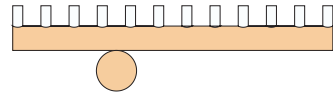

08 orange yellow attachment, 02 white tubes

09 blue attachment, 02 white tubes

10 light blue attachment, 02 white tubes

11 light green, 02 white tubes

12 intense green attachment,
02 white tubes

COLOUR CONCEPT B

White + one colour

557OL-W01-M0B

ATELIER ARETI

03 red attachment and thick tube
02 white tubes

04 pink attachment and thick tube
02 white tubes

05 sand attachment and thick tube
02 white tubes

06 light yellow attachment and thick tube
02 white tubes

09 blue attachment and thick tube
02 white tubes

10 light blue attachment and thick tube
02 white tubes

11 light green attachment and thick tube
02 white tubes

COLOUR CONCEPT B

White + one colour

557OL-W01-M0B