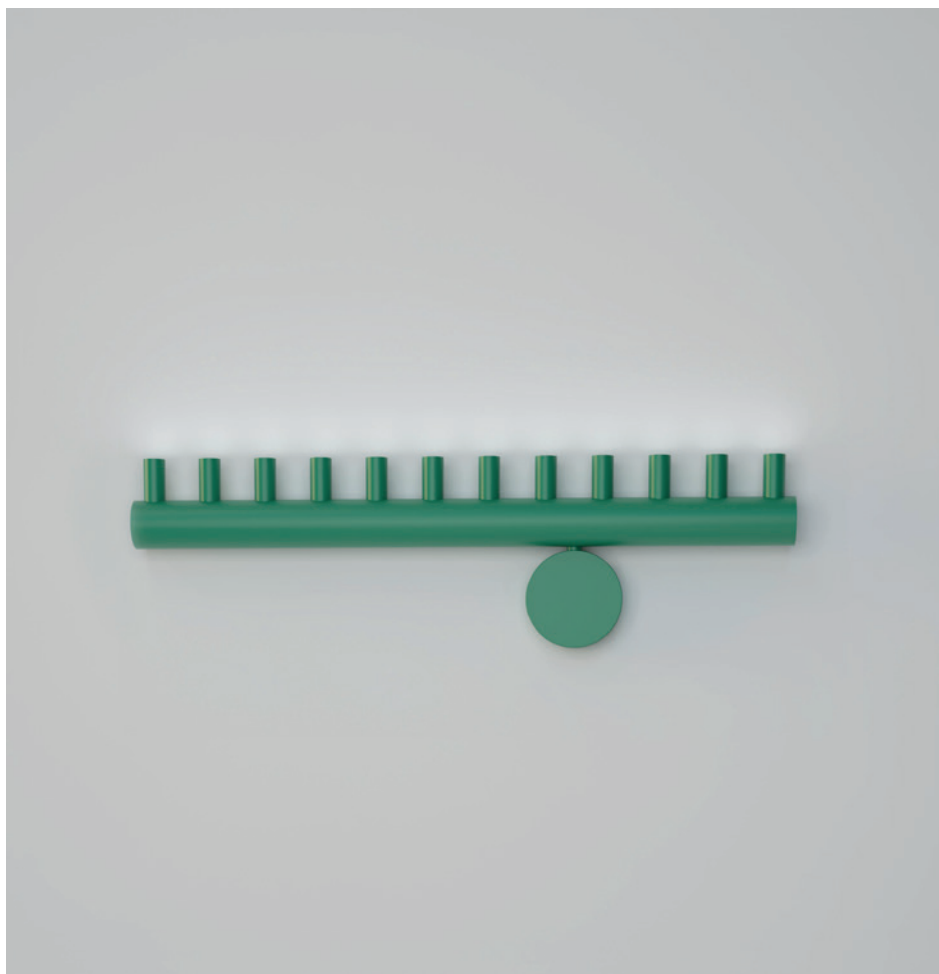

ATELIER ARETI

COLOUR CONCEPT A Monochrome

- 01 Black
- 02 White
- 03 Red
- 04 Pink
- 05 Sand
- 06 Light yellow
- 07 Intense yellow
- 08 Orange yellow
- 09 Blue
- 10 Light blue
- 11 Light green
- 12 Intense green

Colour Concept A - 557OL-W01-M0A