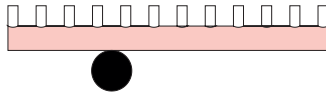

01 black attachment, 02 white thick tube
09 blue tubes

01 black attachment, 02 white thick tube
10 light blue tubes

01 black attachment, 02 white thick tube
11 light green tubes

01 black attachment, 02 white thick tube
12 intense green tubes

COLOUR CONCEPT C

Black, white + one colour

557OL-W01-M0C

ATELIER ARETI

01 black attachment, 03 red thick tube
02 white tubes

01 black attachment, 04 pink thick tube
02 white tubes

01 black attachment, 05 sand thick tube
02 white tubes

01 black attachment, 06 light yellow thick tube
02 white tubes

01 black attachment, 09 blue thick tube
02 white tubes

01 black attachment, 10 light blue thick tube
02 white tubes

01 black attachment, 11 light green thick tube
02 white tubes