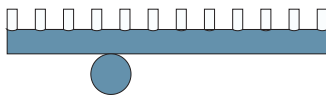

08 orange yellow attachment, 02 white tubes

09 blue attachment, 02 white tubes

10 light blue attachment, 02 white tubes

11 light green, 02 white tubes

12 intense green attachment,
02 white tubes

COLOUR CONCEPT B

White + one colour

557OL-W01-M0B

ATELIER ARETI

03 red attachment and thick tube
02 white tubes

04 pink attachment and thick tube
02 white tubes

05 sand attachment and thick tube
02 white tubes

06 light yellow attachment and thick tube
02 white tubes

09 blue attachment and thick tube
02 white tubes

10 light blue attachment and thick tube
02 white tubes

11 light green attachment and thick tube
02 white tubes

COLOUR CONCEPT B

White + one colour

557OL-W01-M0B