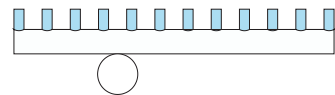

09 blue attachment and thick tube
02 white tubes

10 light blue attachment and thick tube
02 white tubes

11 light green attachment and thick tube
02 white tubes

COLOUR CONCEPT B

White + one colour

557OL-W01-M0B

ATELIER ARETI

02 white attachment and thick tube
03 red tubes

02 white attachment and thick tube
04 pink tubes

02 white attachment and thick tube
05 sand tubes

02 white attachment and thick tube
06 light yellow tubes

02 white attachment and thick tube
09 blue tubes

02 white attachment and thick tube
10 light blue tubes

02 white attachment and thick tube
11 light green tubes

02 white attachment and thick tube
12 intense green tubes