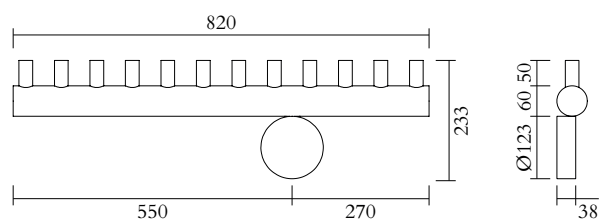

Colour Concept A - 557OL-W01-M0A

PRODUCT

Array
Wall light 557OL-W01
12 intense green

VERSIONS

Refer to the next page

TECHNICAL DETAILS

Built in LED
230V input-24V output
IP20

MADE IN
Germany