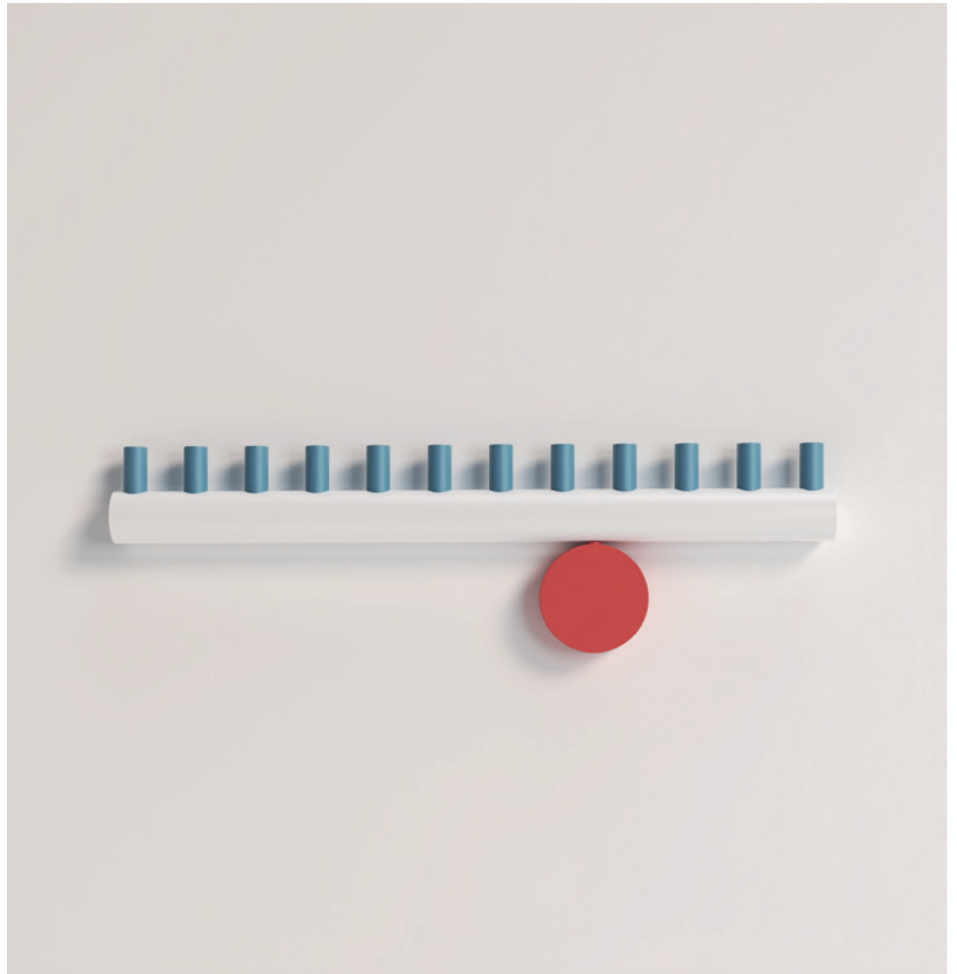

ATELIER ARETI

ELEMENTS COLLECTION

Array

Wall Light

557OL-W01

03 red attachment, 02 white thick tube, 09 blue tubes

Colour Concept D - 557OL-W01-M0D

COLOUR CONCEPTS: