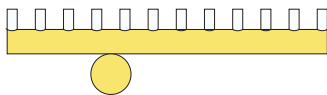

08 orange yellow attachment, 02 white tubes

09 blue attachment, 02 white tubes

10 light blue attachment, 02 white tubes

11 light green, 02 white tubes

12 intense green attachment,
02 white tubes

COLOUR CONCEPT B

White + one colour

557OL-W01-M0B

ATELIER ARETI

03 red attachment and thick tube
02 white tubes

04 pink attachment and thick tube
02 white tubes

05 sand attachment and thick tube
02 white tubes

06 light yellow attachment and thick tube
02 white tubes

09 blue attachment and thick tube
02 white tubes

10 light blue attachment and thick tube
02 white tubes

11 light green attachment and thick tube
02 white tubes

COLOUR CONCEPT B

White + one colour

557OL-W01-M0B