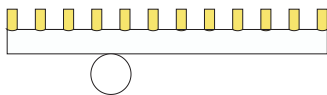

09 blue attachment and thick tube
02 white tubes

10 light blue attachment and thick tube
02 white tubes

11 light green attachment and thick tube
02 white tubes

COLOUR CONCEPT B

White + one colour

557OL-W01-M0B

ATELIER ARETI

02 white attachment and thick tube
03 red tubes

02 white attachment and thick tube
04 pink tubes

02 white attachment and thick tube
05 sand tubes

02 white attachment and thick tube
06 light yellow tubes

02 white attachment and thick tube
09 blue tubes

02 white attachment and thick tube
10 light blue tubes

02 white attachment and thick tube
11 light green tubes

02 white attachment and thick tube
12 intense green tubes