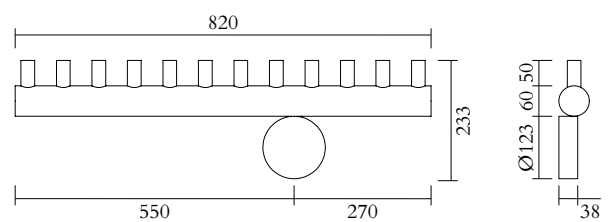

MADE IN

Germany