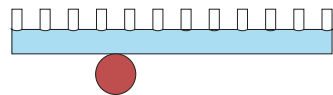

10 light blue attachment, 02 white thick tube
12 intense green tubes

06 light yellow attachment, 02 white thick tube
09 blue tubes

COLOUR CONCEPT D

White + two colours

557OL-W01-M0D

ATELIER ARETI

03 red attachment, 04 pink thick tube
02 white tubes

03 red attachment, 11 light green thick tube
02 white tubes

12 intense green attachment, 04 pink thick tube
02 white tubes

08 orange yellow attachment
04 pink thick tube, 02 white tubes

03 red attachment, 05 sand thick tube,
02 white tubes

03 red attachment, 10 light blue thick tube
02 white tubes

12 intense green attachment
10 light blue thick tube, 02 white tubes

09 blue attachment, 06 light yellow thick tube
02 white tubes

COLOUR CONCEPT D