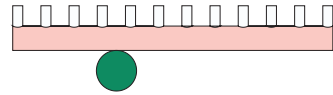

04 pink attachment, 02 white thick tube
12 intense green tubes

04 pink attachment, 02 white thick tube
08 orange yellow tubes

05 sand attachment, 02 white thick tube
03 red tubes

10 light blue attachment, 02 white thick tube
03 red tubes

10 light blue attachment, 02 white thick tube
12 intense green tubes

06 light yellow attachment, 02 white thick tube
09 blue tubes

COLOUR CONCEPT D

White + two colours

557OL-W01-M0D

ATELIER ARETI

03 red attachment, 04 pink thick tube
02 white tubes

03 red attachment, 11 light green thick tube
02 white tubes

12 intense green attachment, 04 pink thick tube
02 white tubes

08 orange yellow attachment
04 pink thick tube, 02 white tubes

03 red attachment, 05 sand thick tube,
02 white tubes

03 red attachment, 10 light blue thick tube
02 white tubes

12 intense green attachment
10 light blue thick tube, 02 white tubes

09 blue attachment, 06 light yellow thick tube
02 white tubes

COLOUR CONCEPT D