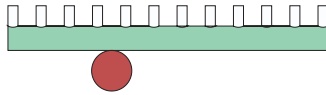

04 pink attachment, 02 white thick tube
12 intense green tubes

04 pink attachment, 02 white thick tube
08 orange yellow tubes

05 sand attachment, 02 white thick tube
03 red tubes

10 light blue attachment, 02 white thick tube
03 red tubes

10 light blue attachment, 02 white thick tube
12 intense green tubes

06 light yellow attachment, 02 white thick tube
09 blue tubes

COLOUR CONCEPT D

White + two colours

557OL-W01-M0D

ATELIER ARETI

03 red attachment, 04 pink thick tube
02 white tubes

03 red attachment, 11 light green thick tube
02 white tubes

12 intense green attachment, 04 pink thick tube
02 white tubes

08 orange yellow attachment
04 pink thick tube, 02 white tubes

03 red attachment, 05 sand thick tube,
02 white tubes

03 red attachment, 10 light blue thick tube
02 white tubes

12 intense green attachment
10 light blue thick tube, 02 white tubes

09 blue attachment, 06 light yellow thick tube
02 white tubes

COLOUR CONCEPT D