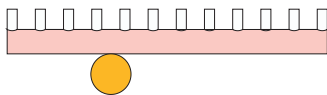

04 pink attachment, 02 white thick tube
12 intense green tubes

04 pink attachment, 02 white thick tube
08 orange yellow tubes

05 sand attachment, 02 white thick tube
03 red tubes

10 light blue attachment, 02 white thick tube
03 red tubes

10 light blue attachment, 02 white thick tube
12 intense green tubes

06 light yellow attachment, 02 white thick tube
09 blue tubes

COLOUR CONCEPT D

White + two colours

557OL-W01-M0D

ATELIER ARETI

03 red attachment, 04 pink thick tube
02 white tubes

03 red attachment, 11 light green thick tube
02 white tubes

12 intense green attachment, 04 pink thick tube
02 white tubes

08 orange yellow attachment
04 pink thick tube, 02 white tubes

03 red attachment, 05 sand thick tube,
02 white tubes