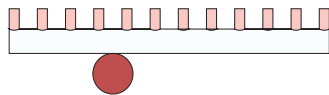

ATELIER ARETI

03 red attachment, 02 white thick tube
04 pink tubes