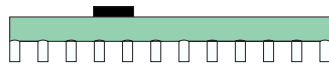

Germany

ATELIER ARETI

01 black attachment
03 red thick tube
02 white tubes

01 black attachment
04 pink thick tube
02 white tubes

01 black attachment
05 sand thick tube
02 white tubes

01 black attachment
06 light yellow thick tube
02 white tubes

01 black attachment
09 blue thick tube
02 white tubes

01 black attachment
10 light blue thick tube
02 white tubes

01 black attachment
11 light green thick tube
02 white tubes

01 black attachment
12 intense green thick tube
02 white tubes