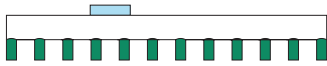

03 red attachment
02 white thick tube
10 light blue tubes

12 intense green attachment
02 white thick tube
10 light blue tubes

12 intense green attachment
02 white thick tube
04 pink tubes

08 orange yellow attachment
02 white thick tube
04 pink tubes

03 red attachment
02 white thick tube
11 light green tubes

06 light yellow attachment
02 white thick tube
09 blue tubes

COLOUR CONCEPT D

White + two colours

557OL-C01-M0D

ATELIER ARETI

04 pink attachment
02 white thick tube
03 red tubes

05 sand attachment
02 white thick tube
03 red tubes

10 light blue attachment
02 white thick tube
03 red tubes

10 light blue attachment
02 white thick tube
12 intense green tubes

04 pink attachment
02 white thick tube
12 intense green tubes