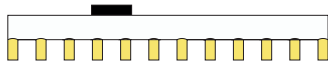

01 black attachment
09 blue thick tube
02 white tubes

01 black attachment
10 light blue thick tube
02 white tubes

01 black attachment
11 light green thick tube
02 white tubes

01 black attachment
12 intense green thick tube
02 white tubes

COLOUR CONCEPT C

Black, white + one colour

557OL-C01-M0C

ATELIER ARETI

01 black base
02 white thick tube
03 red tubes

01 black base
02 white thick tube
04 pink tubes

01 black base
02 white thick tube
05 sand tubes

01 black base
02 white thick tube
06 light yellow

01 black base
02 white thick tube
09 blue tubes

01 black base
02 white thick tube
10 light blue tubes

01 black base
02 white thick tube
11 light green tubes