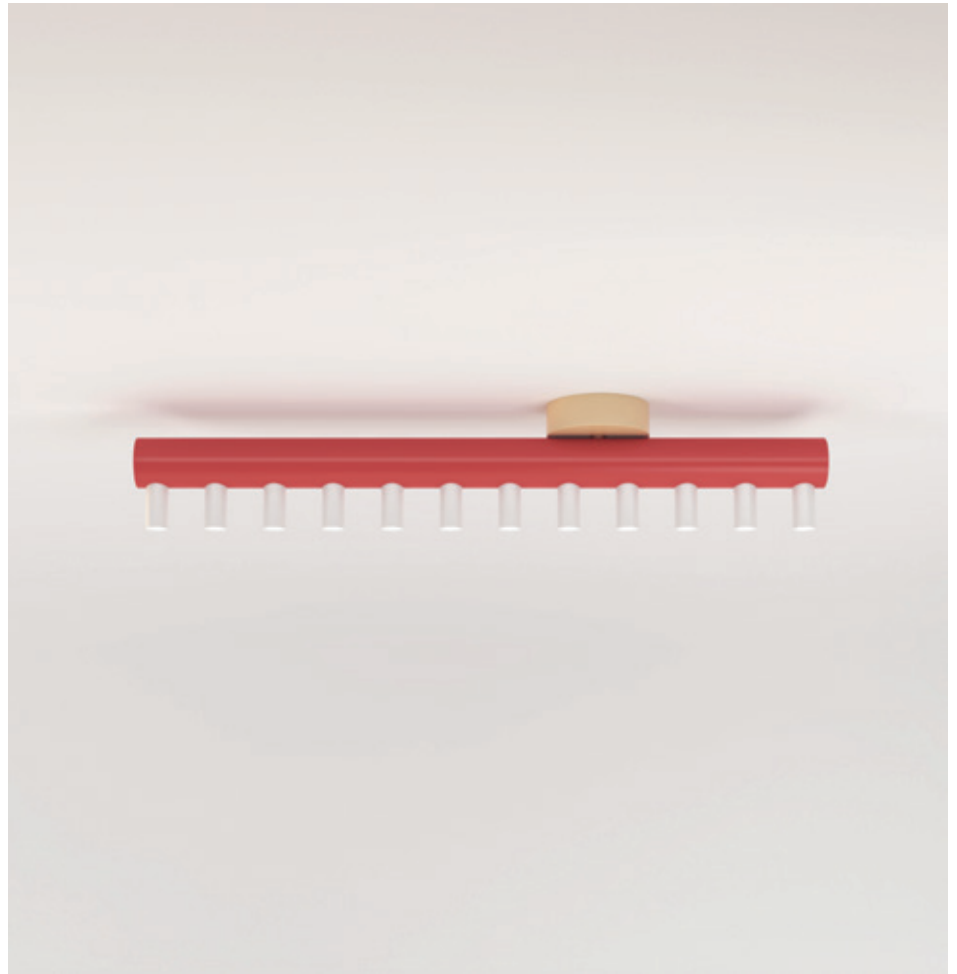

ATELIER ARETI

COLOUR CONCEPT D

White + two colours

Colour Concept D - 557OL-C01-M0D