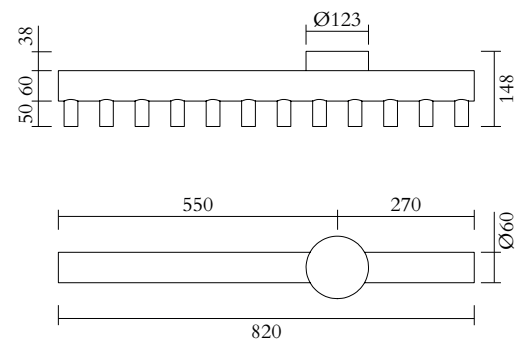

MADE IN

Germany