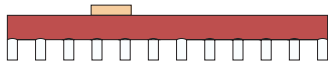

03 red attachment
05 sand thick tube
02 white tubes

03 red attachment
10 light blue thick tube
02 white tubes

12 intense green attachment
10 light blue thick tube
02 white tubes

09 blue attachment
06 light yellow thick tube
02 white tubes

COLOUR CONCEPT D

White + two colours

557OL-C01-M0D

ATELIER ARETI

04 pink attachment
03 red thick tube
02 white tubes

11 light green attachment
03 red thick tube
02 white tubes

04 pink attachment
12 intense green thick tube
02 white tubes

04 pink attachment
08 orange yellow thick tube
02 white tubes

05 sand attachment
03 red thick tube
02 white tubes

10 light blue attachment
03 red thick tube
02 white tubes

10 light blue attachment
12 intense green thick tube
02 white tubes