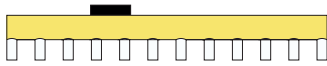

Germany

ATELIER ARETI

01 black attachment
03 red thick tube
02 white tubes

01 black attachment
04 pink thick tube
02 white tubes

01 black attachment
05 sand thick tube
02 white tubes

01 black attachment
06 light yellow thick tube
02 white tubes

01 black attachment
09 blue thick tube
02 white tubes

01 black attachment
10 light blue thick tube
02 white tubes

01 black attachment
11 light green thick tube
02 white tubes

01 black attachment
12 intense green thick tube
02 white tubes