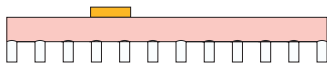

04 pink attachment
02 white thick tube
08 orange yellow tubes

11 light green attachment
02 white thick tube
03 red tubes

09 blue attachment
02 white thick tube
06 light yellow tubes

COLOUR CONCEPT D

White + two colours

557OL-C01-M0D

ATELIER ARETI

03 red attachment
04 pink thick tube
02 white tubes

03 red attachment
11 light green thick tube
02 white tubes

12 intense green attachment
04 pink thick tube
02 white tubes

08 orange yellow attachment
04 pink thick tube
02 white tubes

03 red attachment
05 sand thick tube
02 white tubes

03 red attachment
10 light blue thick tube
02 white tubes

12 intense green attachment
10 light blue thick tube
02 white tubes

09 blue attachment
06 light yellow thick tube
02 white tubes