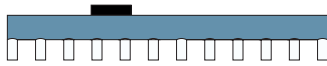

Germany

ATELIER ARETI

01 black attachment
03 red thick tube
02 white tubes

01 black attachment
04 pink thick tube
02 white tubes

01 black attachment
05 sand thick tube
02 white tubes

01 black attachment
06 light yellow thick tube
02 white tubes

01 black attachment
09 blue thick tube
02 white tubes

01 black attachment
10 light blue thick tube
02 white tubes

01 black attachment
11 light green thick tube
02 white tubes

01 black attachment
12 intense green thick tube
02 white tubes