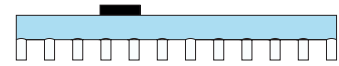

Germany

ATELIER ARETI

01 black attachment
03 red thick tube
02 white tubes

01 black attachment
04 pink thick tube
02 white tubes

01 black attachment
05 sand thick tube
02 white tubes

01 black attachment
06 light yellow thick tube
02 white tubes

01 black attachment
09 blue thick tube
02 white tubes

01 black attachment
10 light blue thick tube
02 white tubes

01 black attachment
11 light green thick tube
02 white tubes

01 black attachment
12 intense green thick tube
02 white tubes