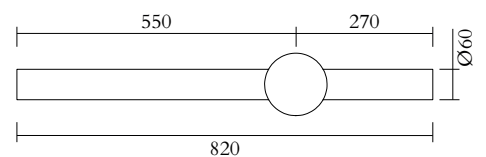

TECHNICAL DETAILS

Built in LED

110-230V

IP20

MADE IN

Germany