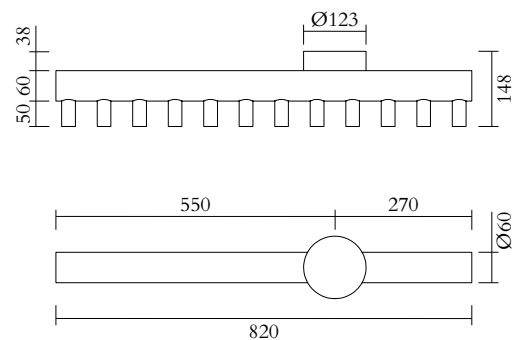

Colour Concept A - 557OL-C01-M0A

PRODUCT

Array
Ceiling light 557OL-C01
09 blue monochrome

VERSIONS

Refer to the next page

TECHNICAL DETAILS

Built in LED
110-230V
IP20

MADE IN
Germany