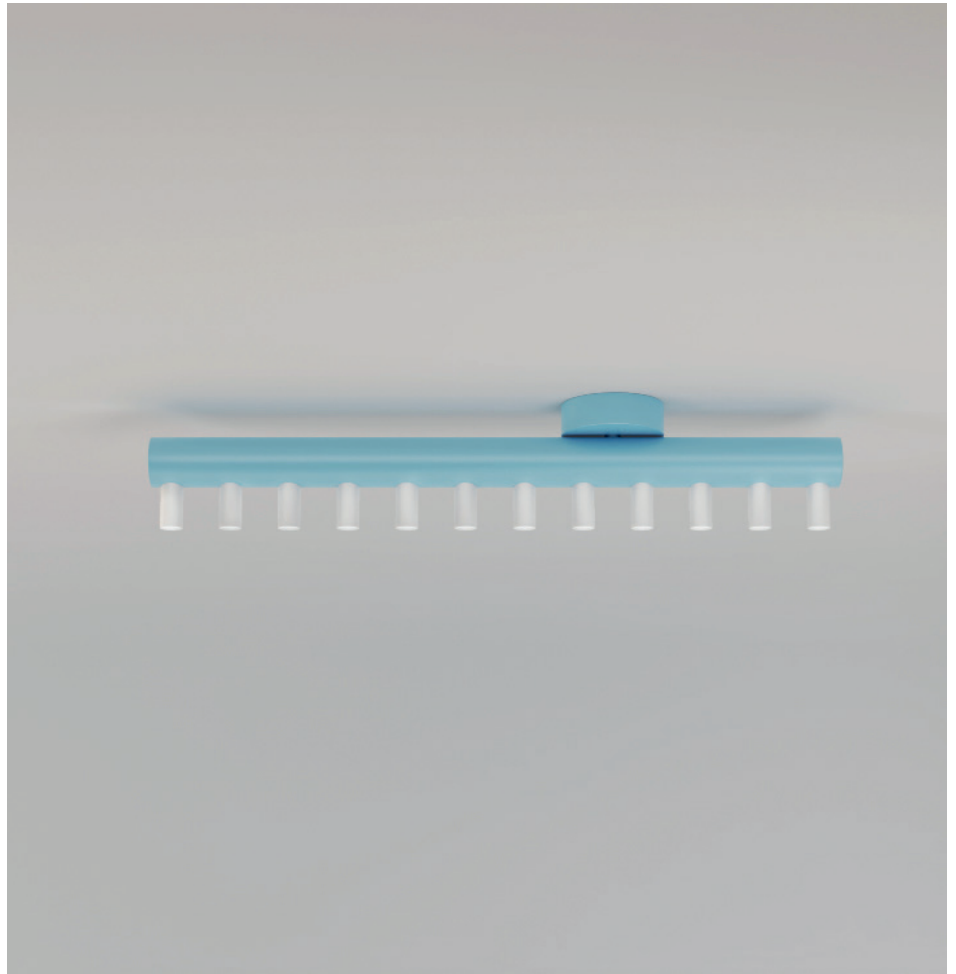

Colour Concept B - 557OL-C01-M0B

PRODUCT

Array
Ceiling light 557OL-C01
10 light blue base and thick tube
02 white tubes

VERSIONS

Refer to the next pages

TECHNICAL DETAILS

Built in LED
110-230V
IP20

MADE IN