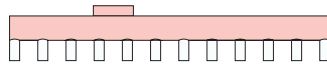

04 pink attachment
02 white tubes

05 sand attachment
02 white tubes

06 light yellow attachment
02 white tubes

07 intense yellow attachment
02 white tubes

08 orange yellow attachment
02 white tubes

09 blue attachment
02 white tubes

10 light blue attachment
02 white tubes

11 light green attachment
02 white tubes

12 intense green attachment
02 white tubes

COLOUR CONCEPT B

White + one colour

557OL-C01-M0B

ATELIER ARETI

03 red attachment and thick tube
02 white tubes

04 pink attachment and thick tube
02 white tubes

05 sand attachment and thick tube
02 white tubes

06 light yellow attachment and thick tube
02 white tubes

07 intense yellow attachment and thick tube
02 white tubes