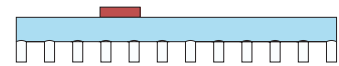

04 pink attachment
02 white thick tube
08 orange yellow tubes

11 light green attachment
02 white thick tube
03 red tubes

09 blue attachment
02 white thick tube
06 light yellow tubes

COLOUR CONCEPT D

White + two colours

557OL-C01-M0D

ATELIER ARETI

03 red attachment
04 pink thick tube
02 white tubes

03 red attachment
11 light green thick tube
02 white tubes

12 intense green attachment
04 pink thick tube
02 white tubes

08 orange yellow attachment
04 pink thick tube
02 white tubes

03 red attachment
05 sand thick tube
02 white tubes

03 red attachment
10 light blue thick tube
02 white tubes

12 intense green attachment
10 light blue thick tube
02 white tubes

09 blue attachment
06 light yellow thick tube
02 white tubes