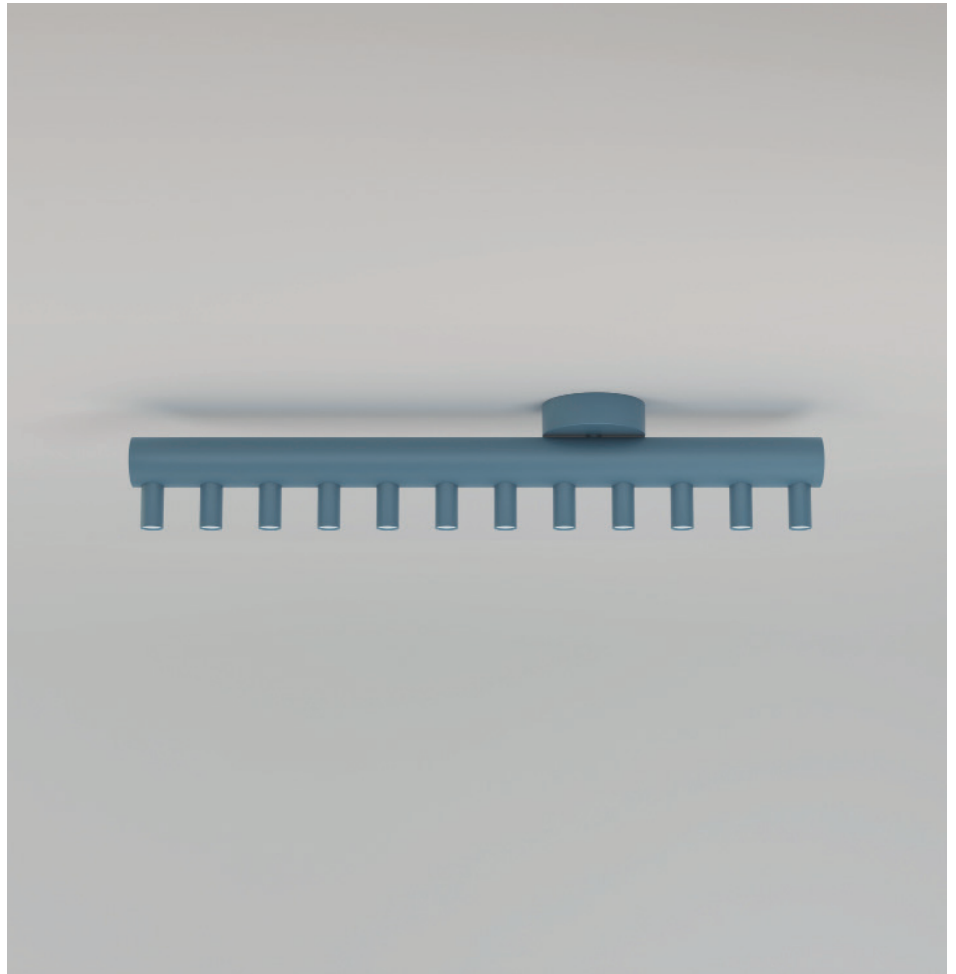

ATELIER ARETI

COLOUR CONCEPT A Monochrome

- 01 Black
- 02 White
- 03 Red
- 04 Pink
- 05 Sand
- 06 Light yellow
- 07 Intense yellow
- 08 Orange yellow
- 09 Blue
- 10 Light blue
- 11 Light green
- 12 Intense green

Colour Concept A - 557OL-C01-M0A