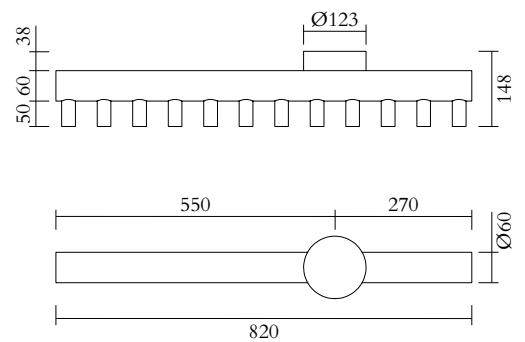

MADE IN

Germany