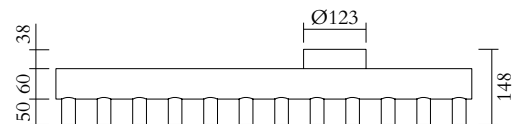

TECHNICAL DETAILS

Built in LED

110-230V

IP20

MADE IN

Germany