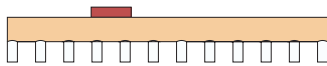

04 pink attachment
02 white thick tube
08 orange yellow tubes

11 light green attachment
02 white thick tube
03 red tubes

09 blue attachment
02 white thick tube
06 light yellow tubes

COLOUR CONCEPT D

White + two colours

557OL-C01-M0D

ATELIER ARETI

03 red attachment
04 pink thick tube
02 white tubes

03 red attachment
11 light green thick tube
02 white tubes

12 intense green attachment
04 pink thick tube
02 white tubes

08 orange yellow attachment
04 pink thick tube
02 white tubes

03 red attachment
05 sand thick tube
02 white tubes

03 red attachment
10 light blue thick tube
02 white tubes

12 intense green attachment
10 light blue thick tube
02 white tubes

09 blue attachment
06 light yellow thick tube
02 white tubes