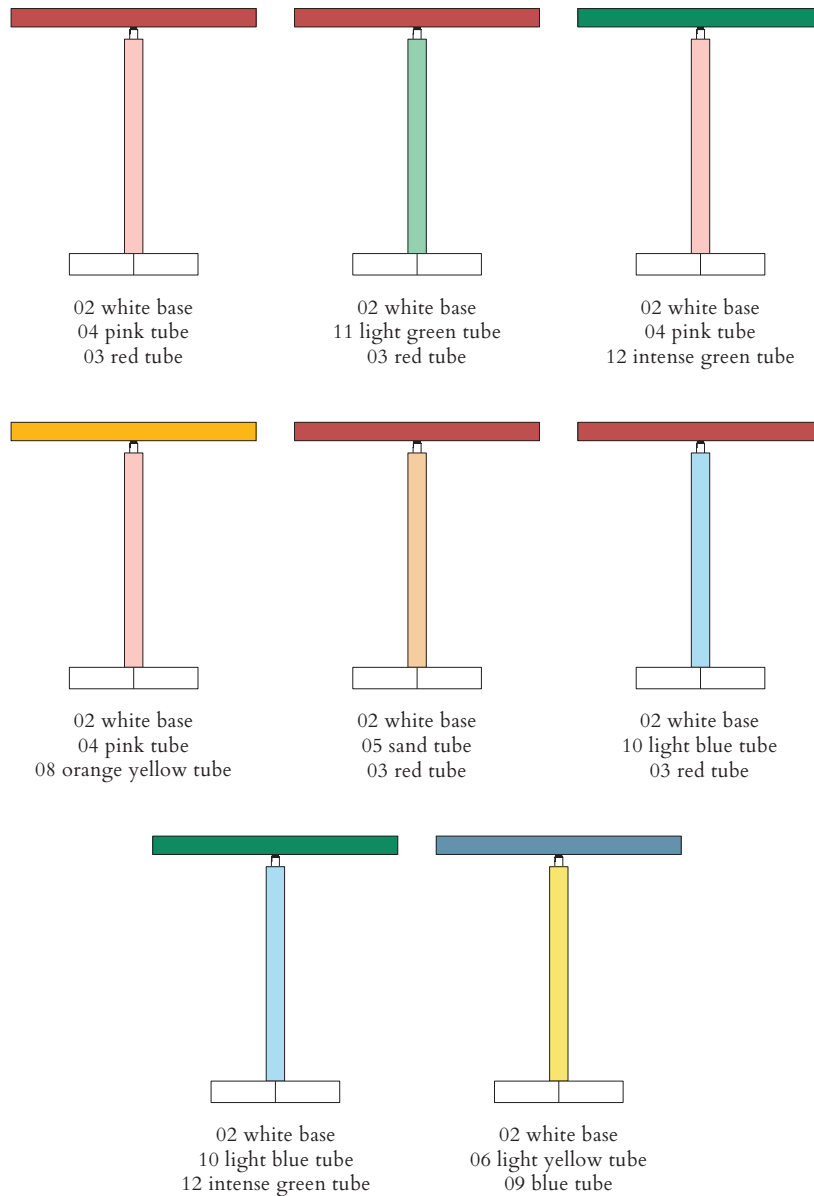

ATELIER ARETI

COLOUR CONCEPT D

White + two colours

563OL-D01-M0D