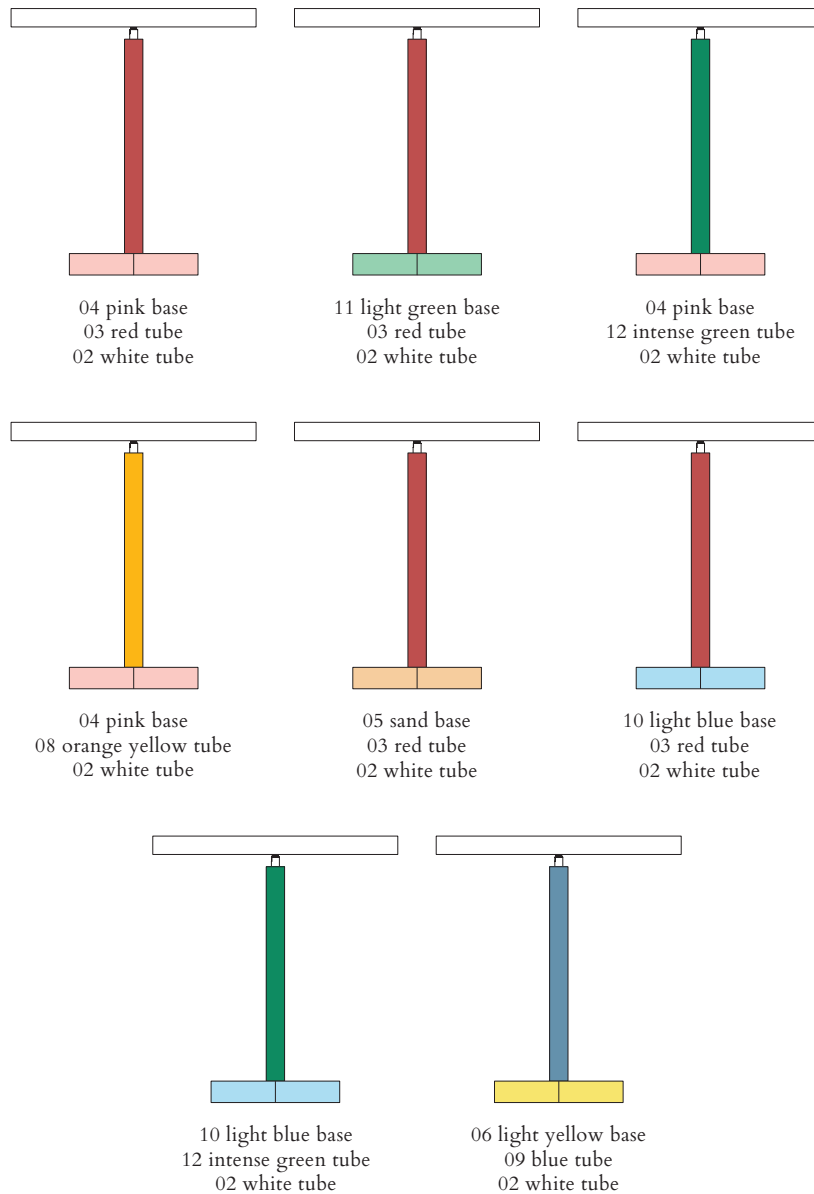

ATELIER ARETI

COLOUR CONCEPT D

White + two colours

563OL-D01-M0D