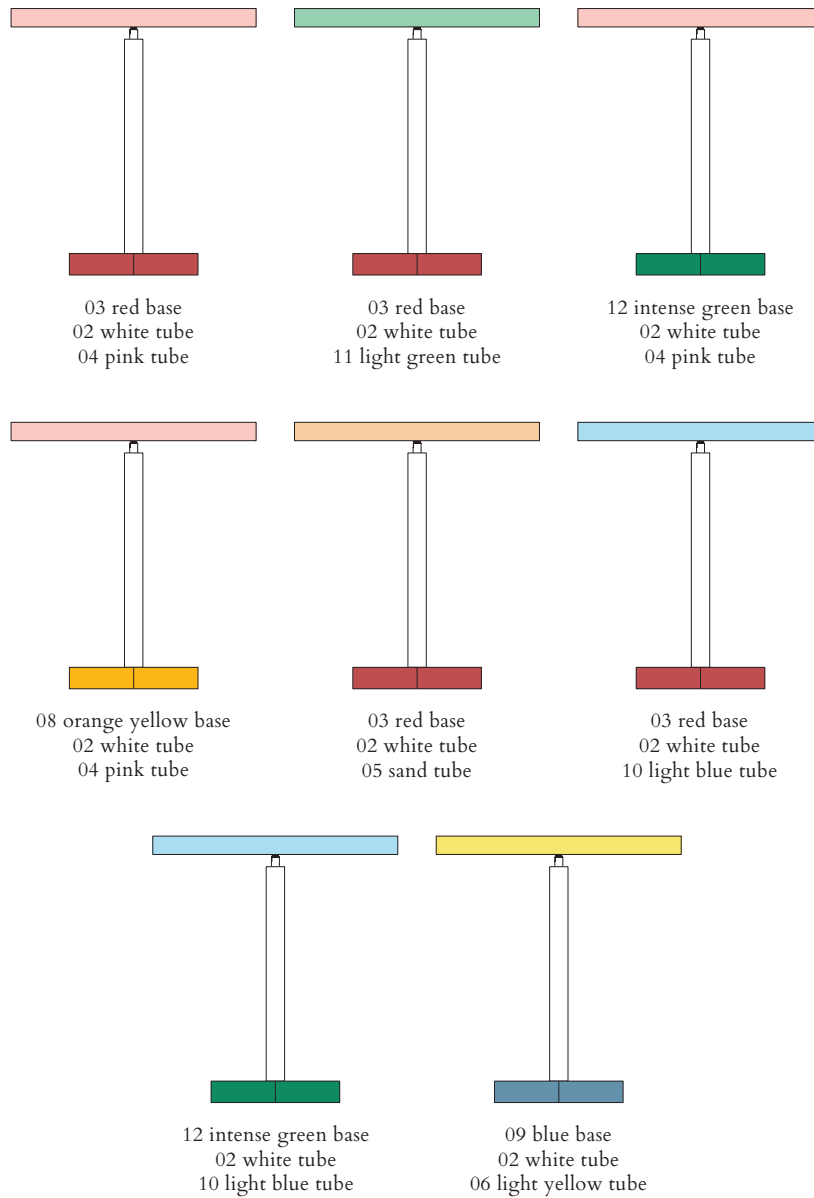

ATELIER ARETI

COLOUR CONCEPT D

White + two colours

563OL-D01-M0D