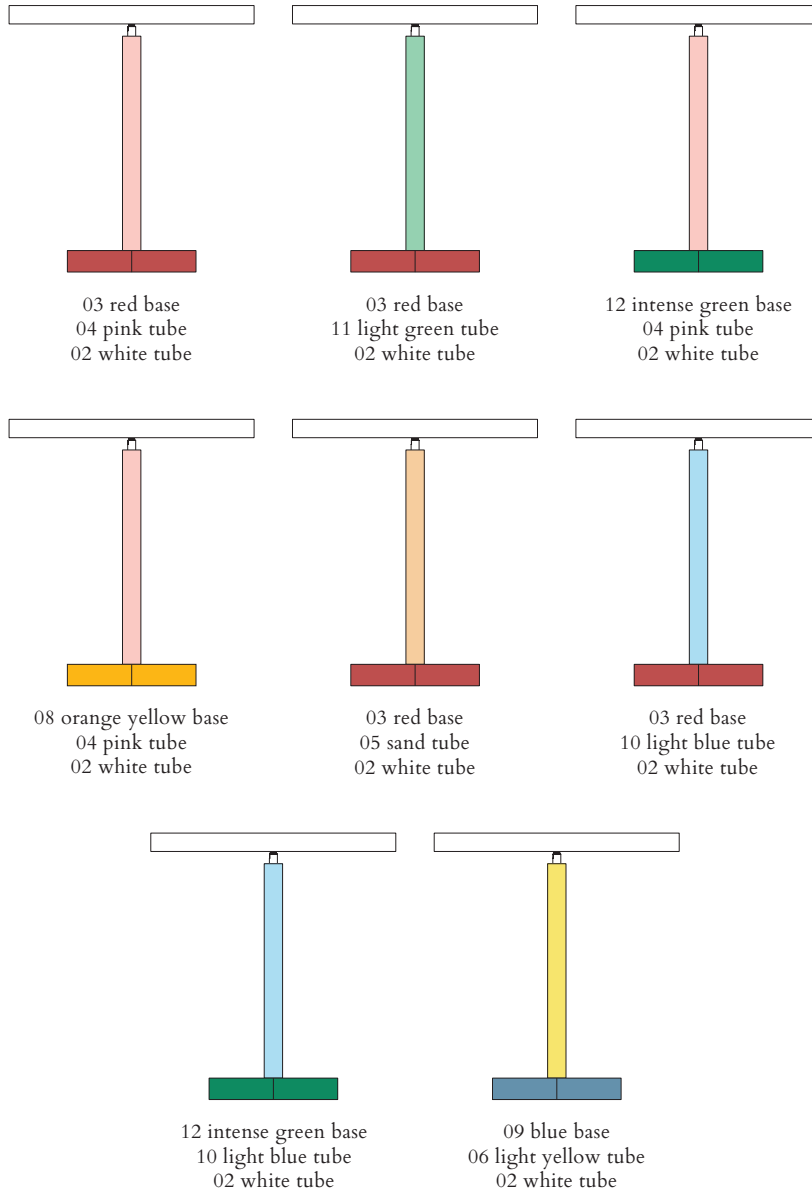

ATELIER ARETI

COLOUR CONCEPT D

White + two colours

563OL-D01-M0D