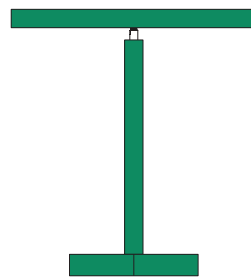

12 intense green

COLOUR CONCEPT A

Monochrome

563OL-D01-M0A