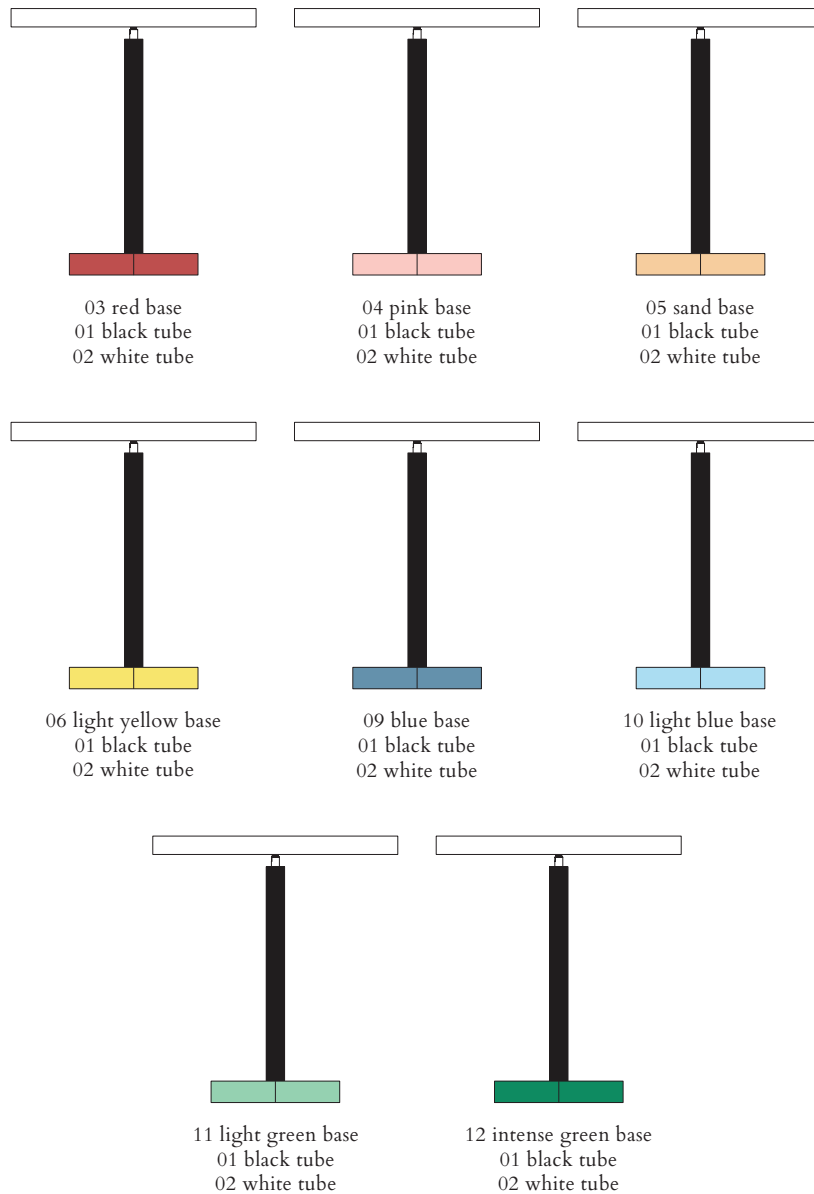

ATELIER ARETI

COLOUR CONCEPT C

Black + white + one colour

563OL-D01-M0C