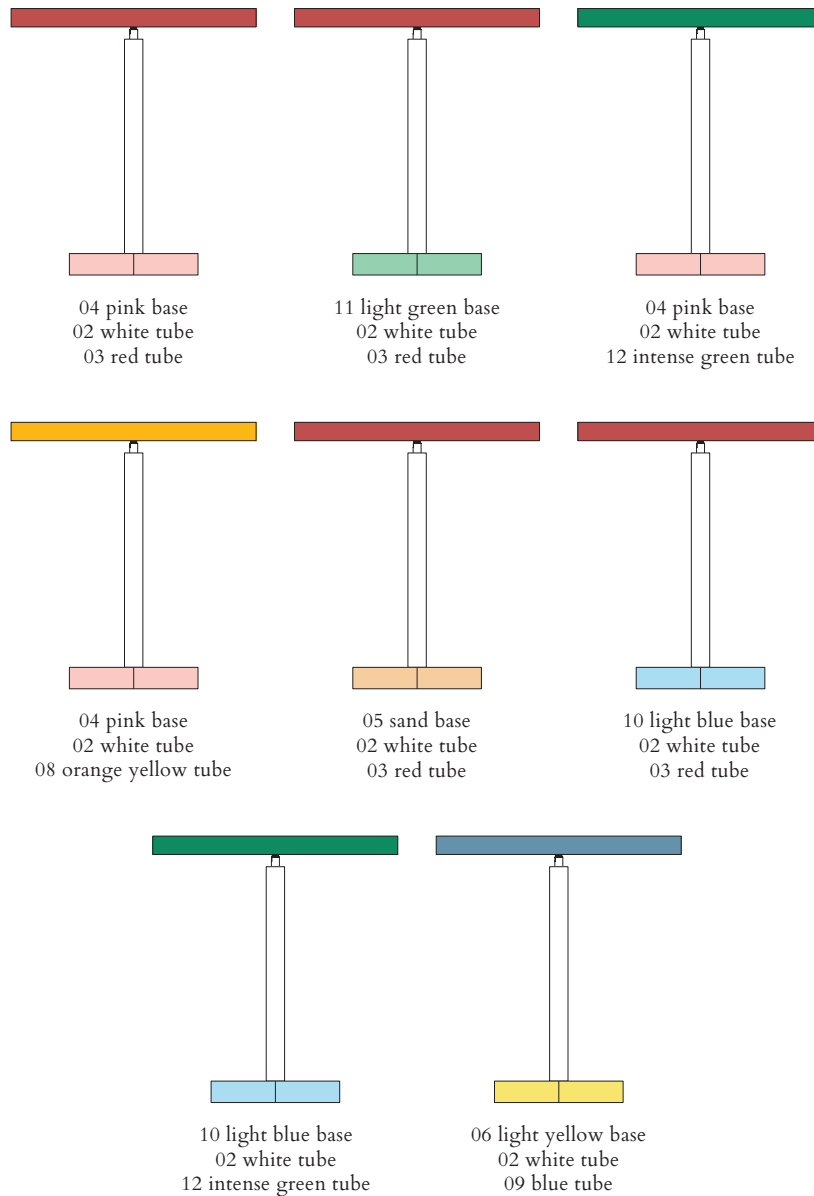

ATELIER ARETI

COLOUR CONCEPT D

White + two colours

563OL-D01-M0D