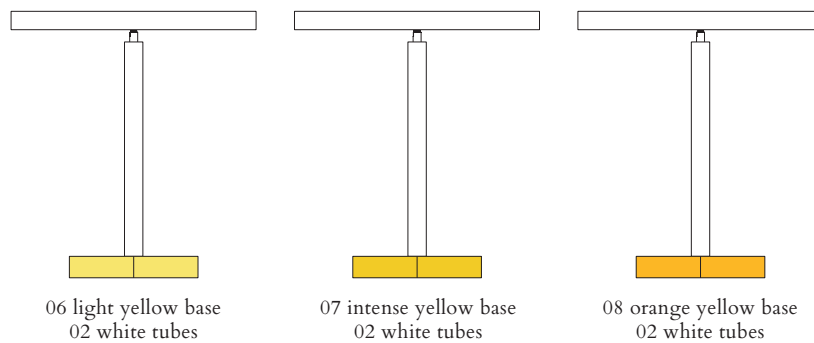

ATELIER ARETI

COLOUR CONCEPT B

White + one colour

563OL-D01-M0B