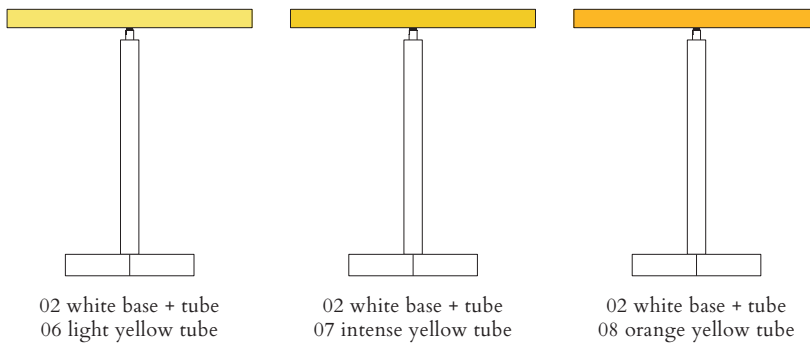

ATELIER ARETI

COLOUR CONCEPT B

White + one colour

563OL-D01-M0B