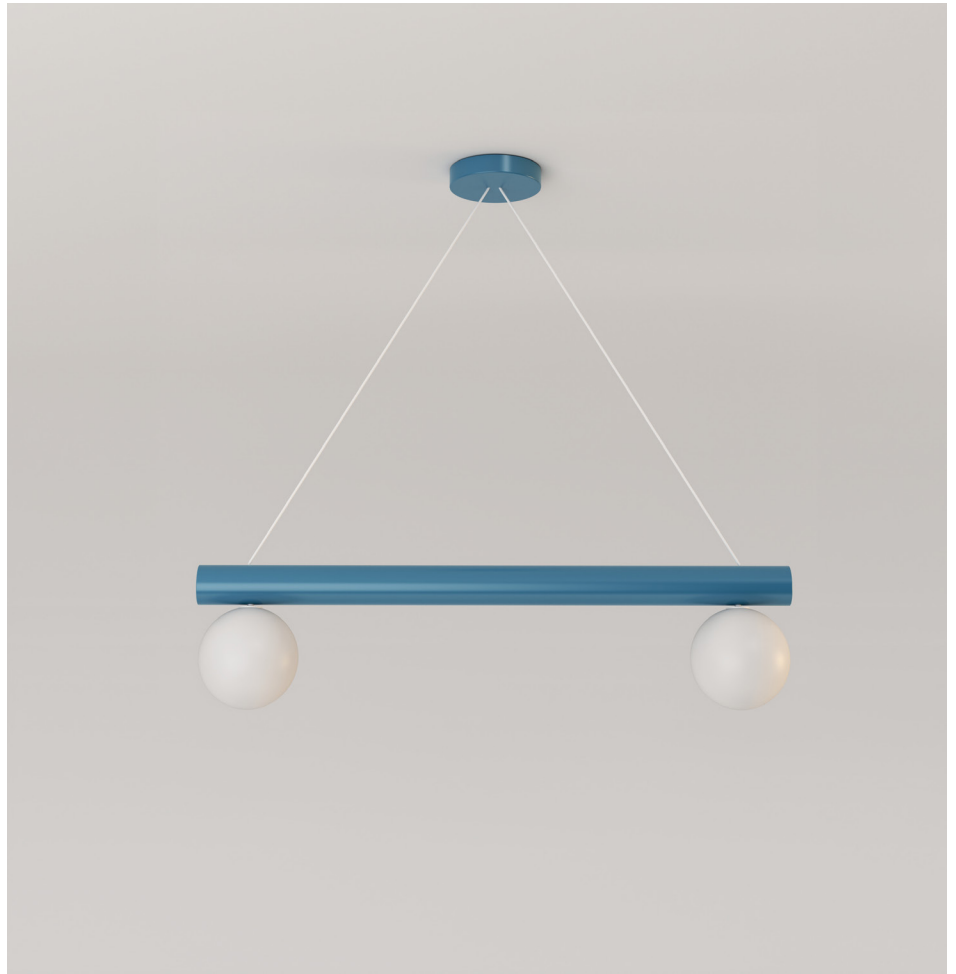

ATELIER ARETI

COLOUR CONCEPT A Monochrome

- 01 Black
- 02 White
- 03 Red
- 04 Pink
- 05 Sand
- 06 Light yellow
- 07 Intense yellow
- 08 Orange yellow
- 09 Blue
- 10 Light blue
- 11 Light green
- 12 Intense green

Colour Concept A - 555OL-P01-M0A